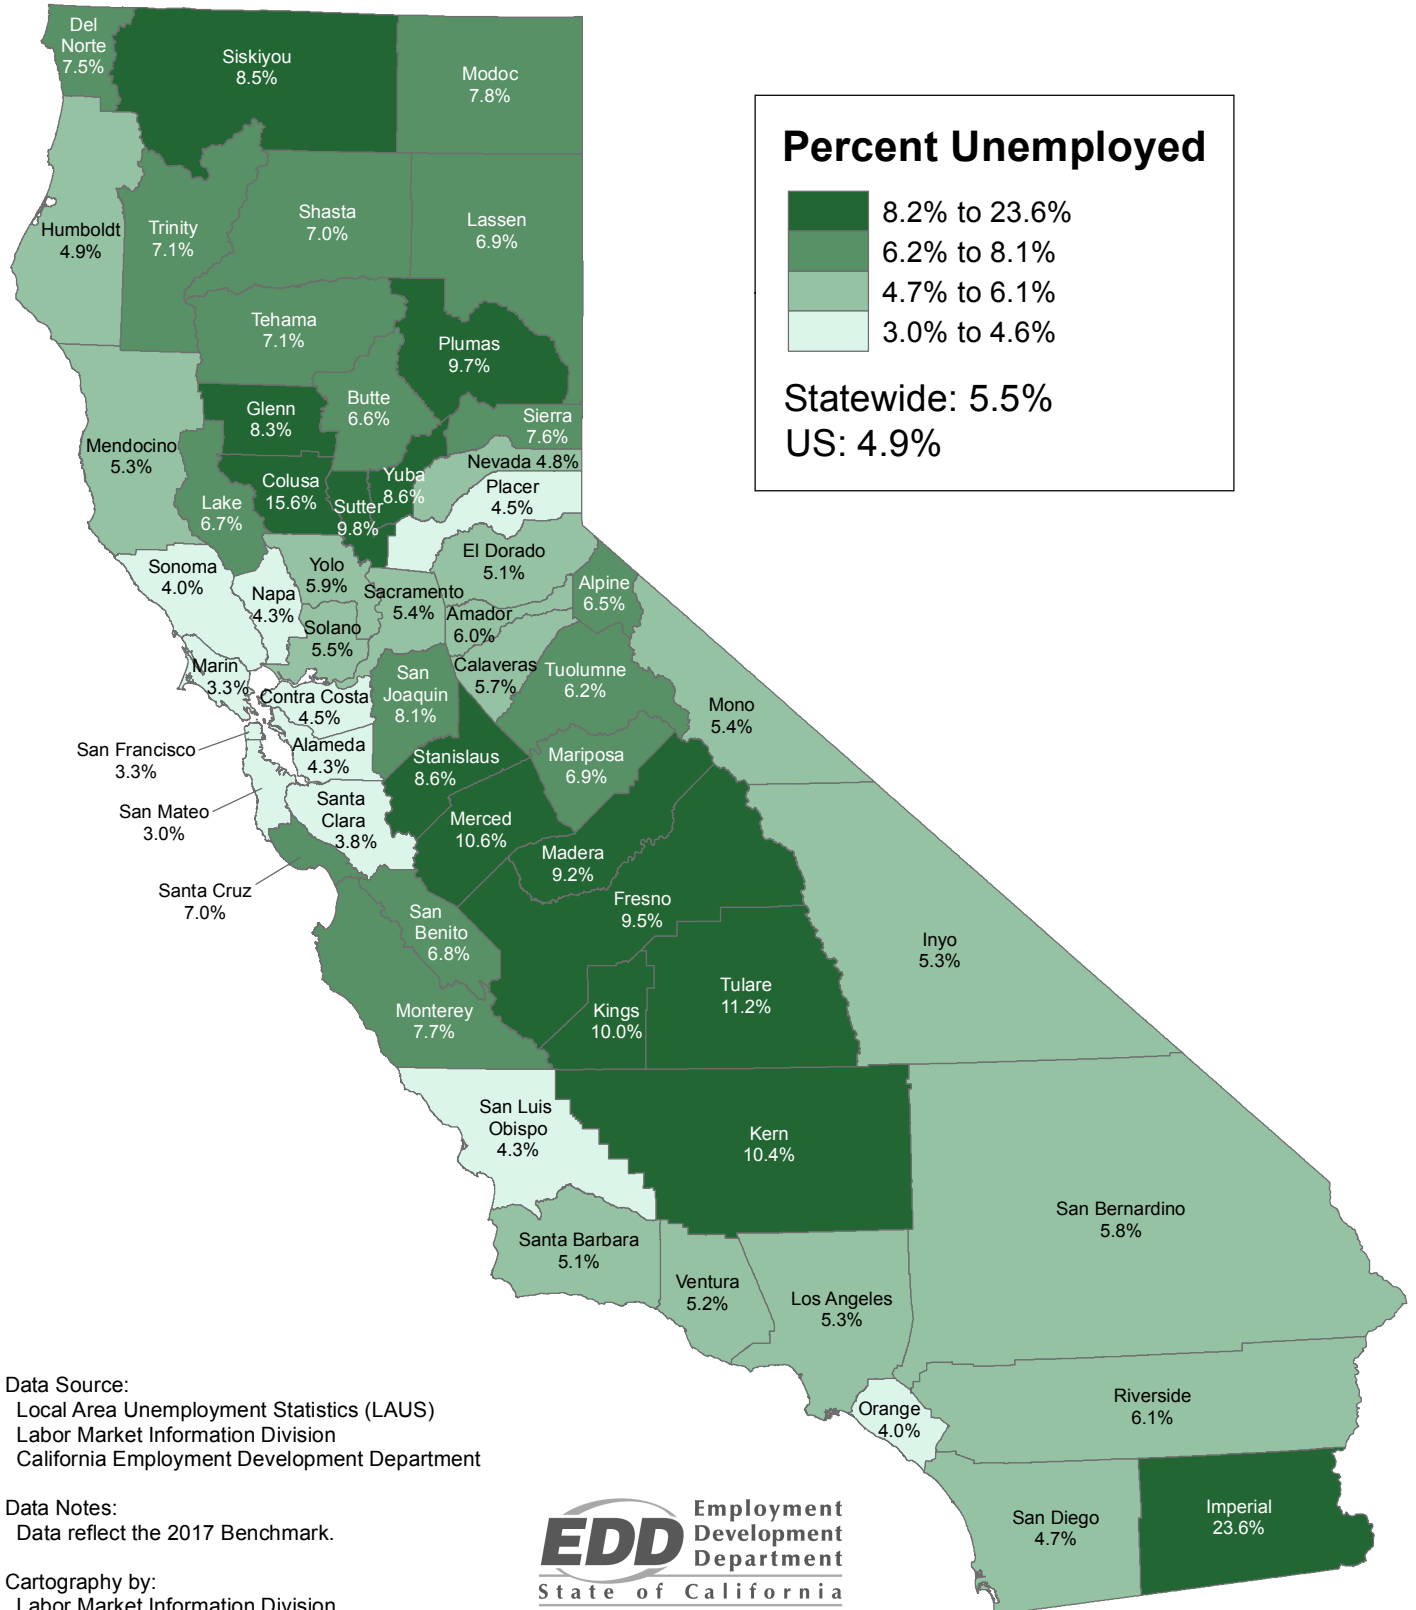

# County Unemployment Rates 2016 Annual Average (Not Seasonally Adjusted)

Data Source:  
Local Area Unemployment Statistics (LAUS)  
Labor Market Information Division  
California Employment Development Department

Data Notes:  
Data reflect the 2017 Benchmark.

Cartography by:  
Labor Market Information Division  
California Employment Development Department  
<http://www.labormarketinfo.edd.ca.gov>  
August 2018