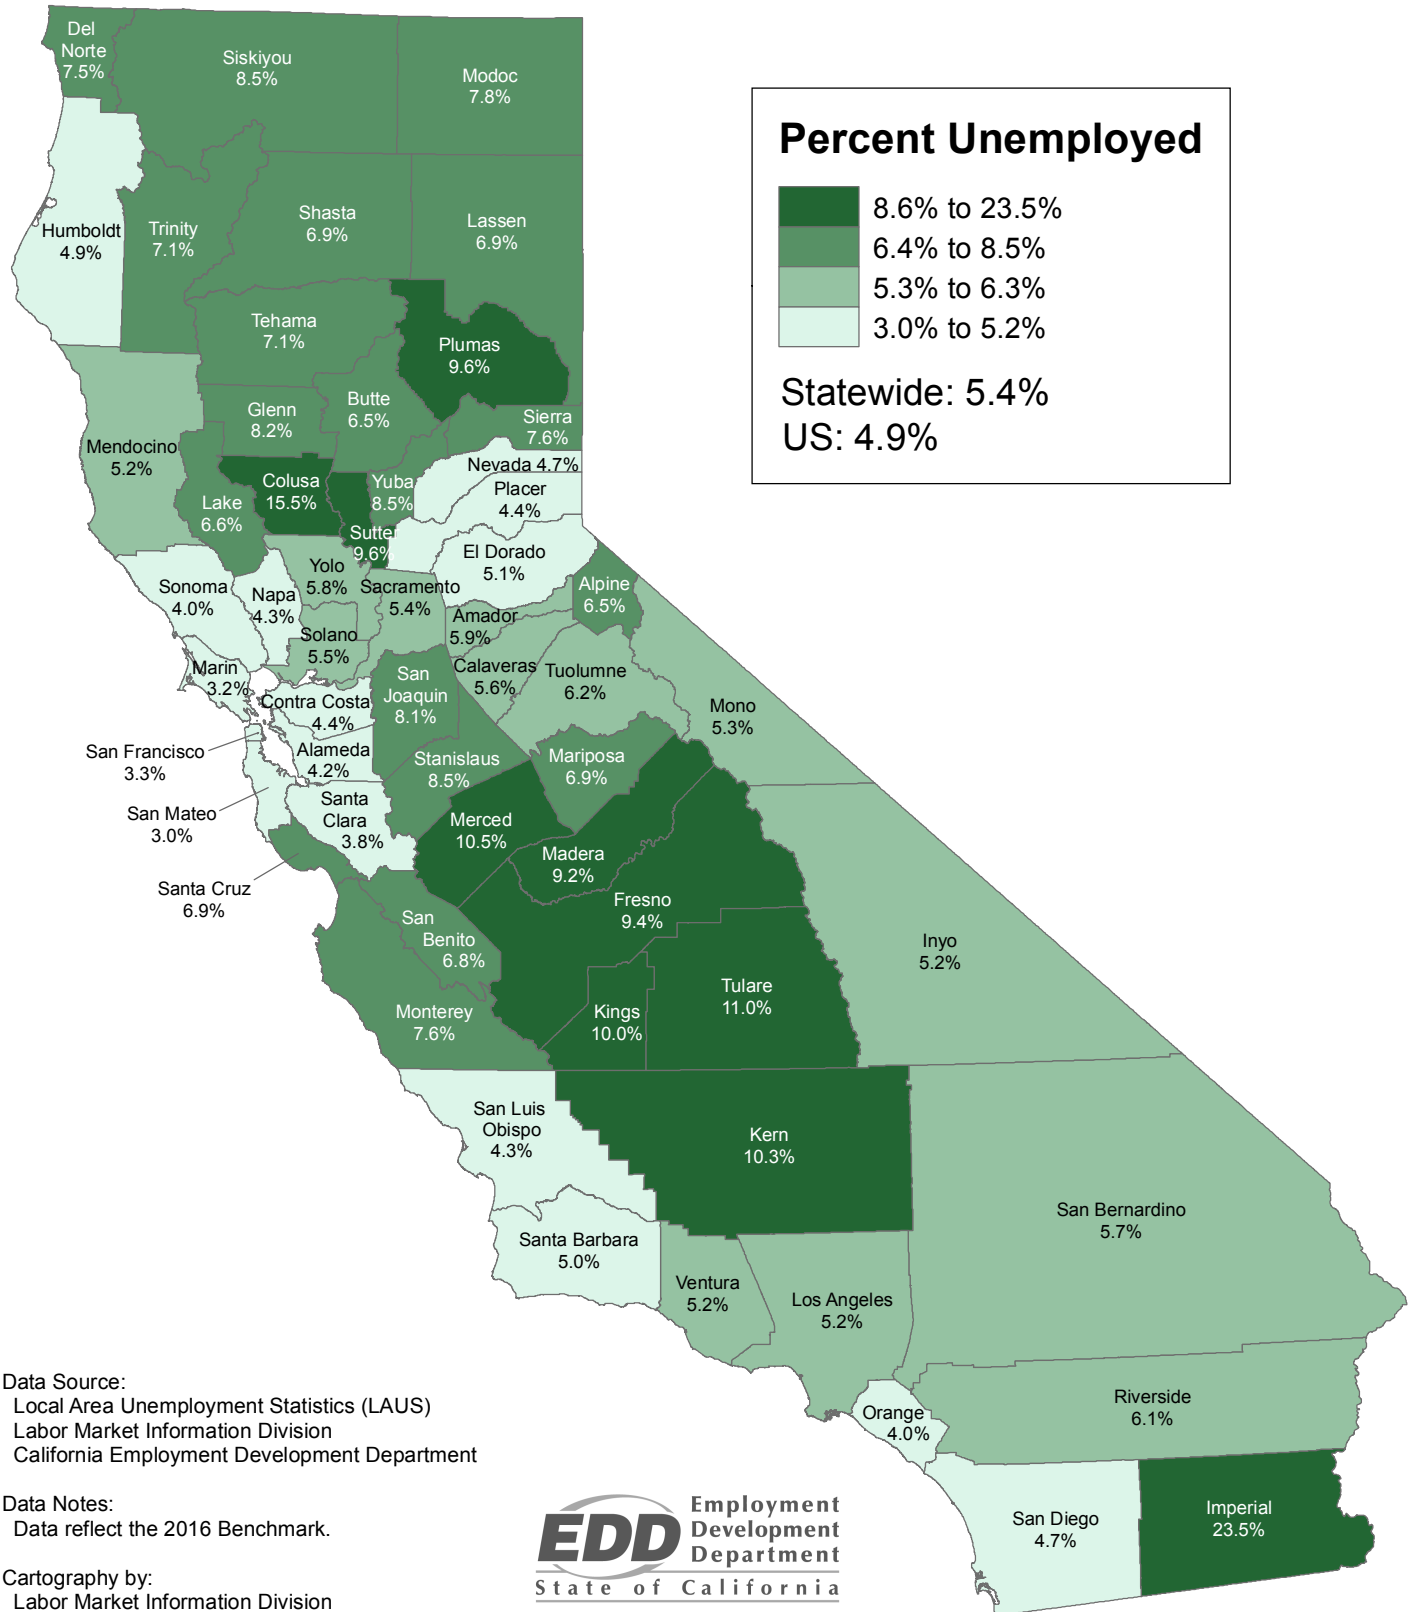

County Unemployment Rates 2016 Annual Average (Not Seasonally Adjusted)

Data Source:
Local Area Unemployment Statistics (LAUS)
Labor Market Information Division
California Employment Development Department