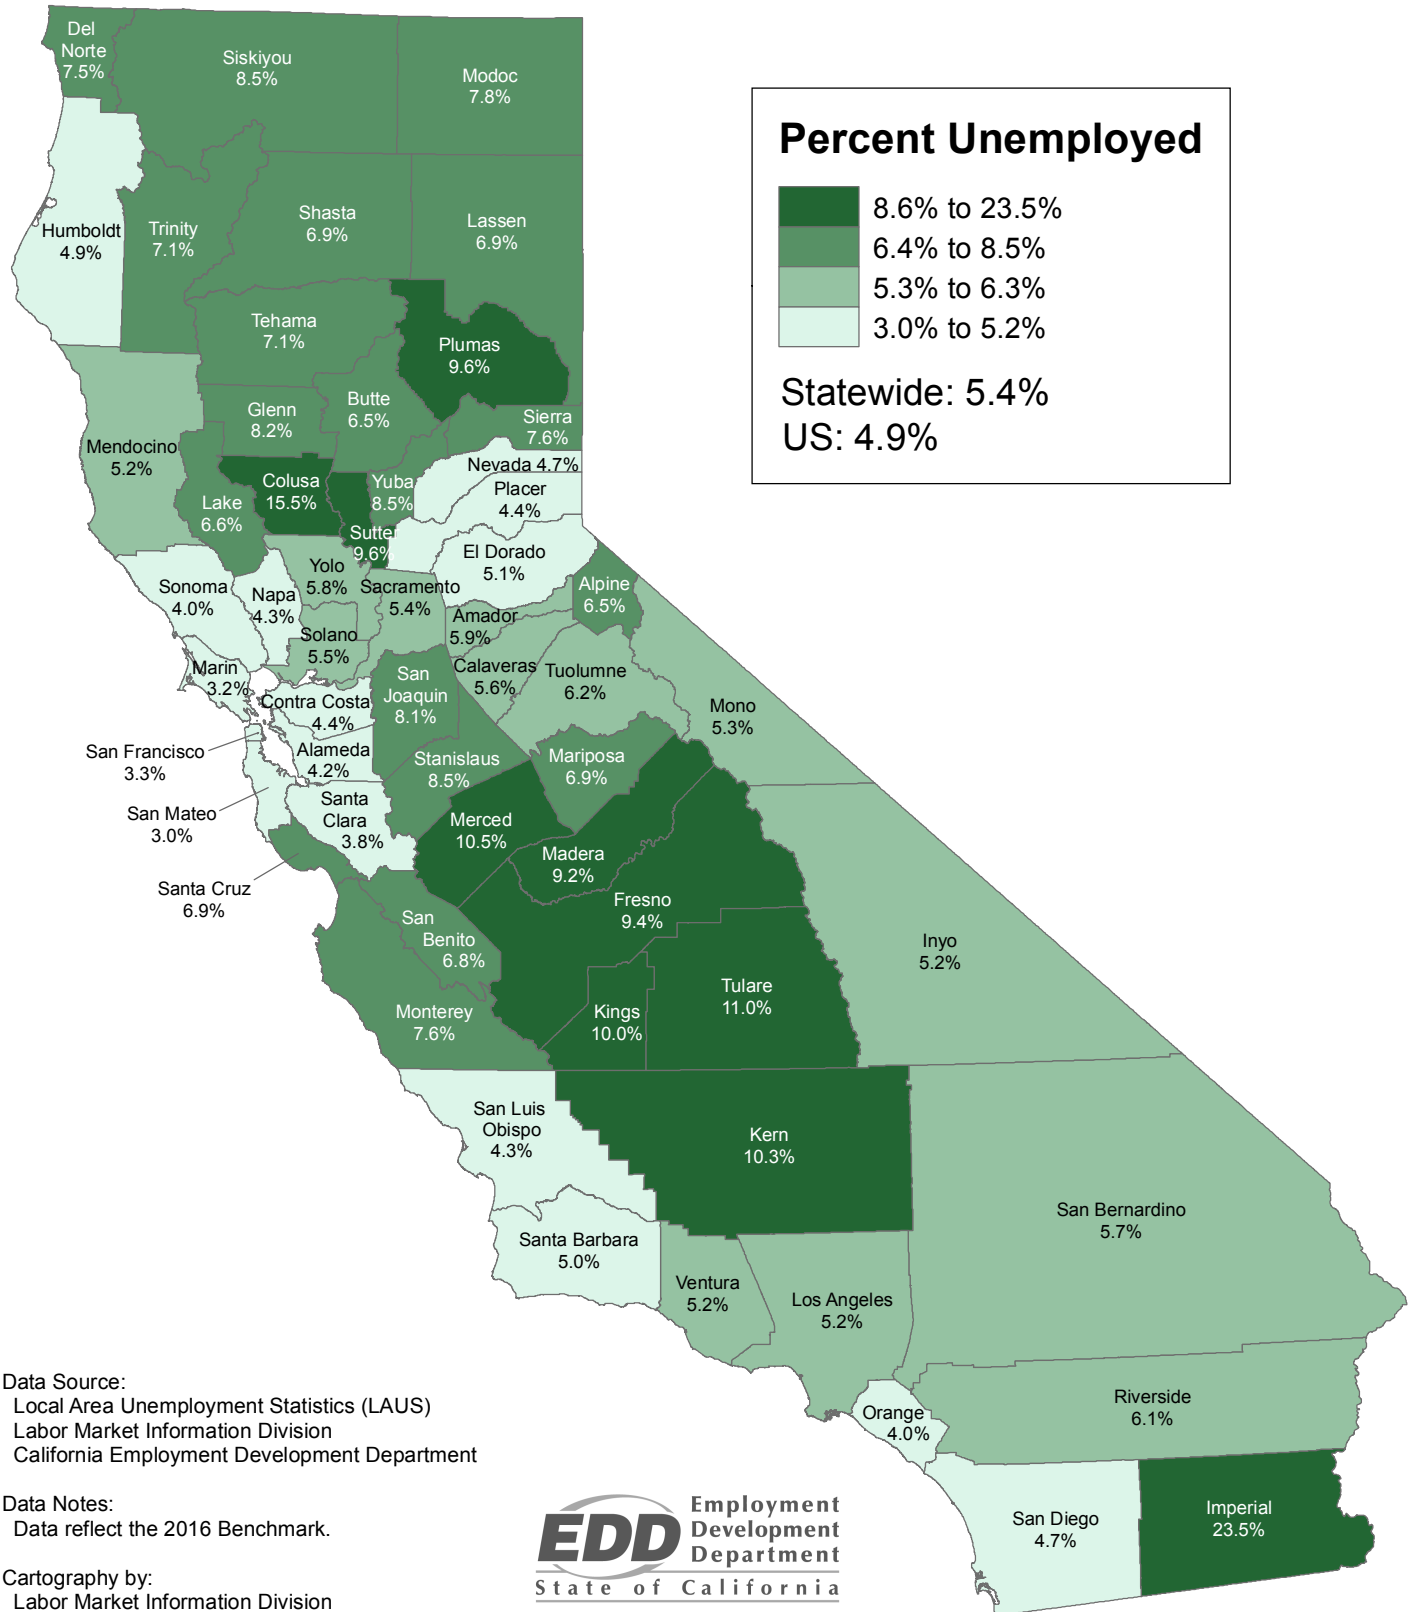

# County Unemployment Rates 2016 Annual Average (Not Seasonally Adjusted)

Data Source:  
Local Area Unemployment Statistics (LAUS)  
Labor Market Information Division  
California Employment Development Department