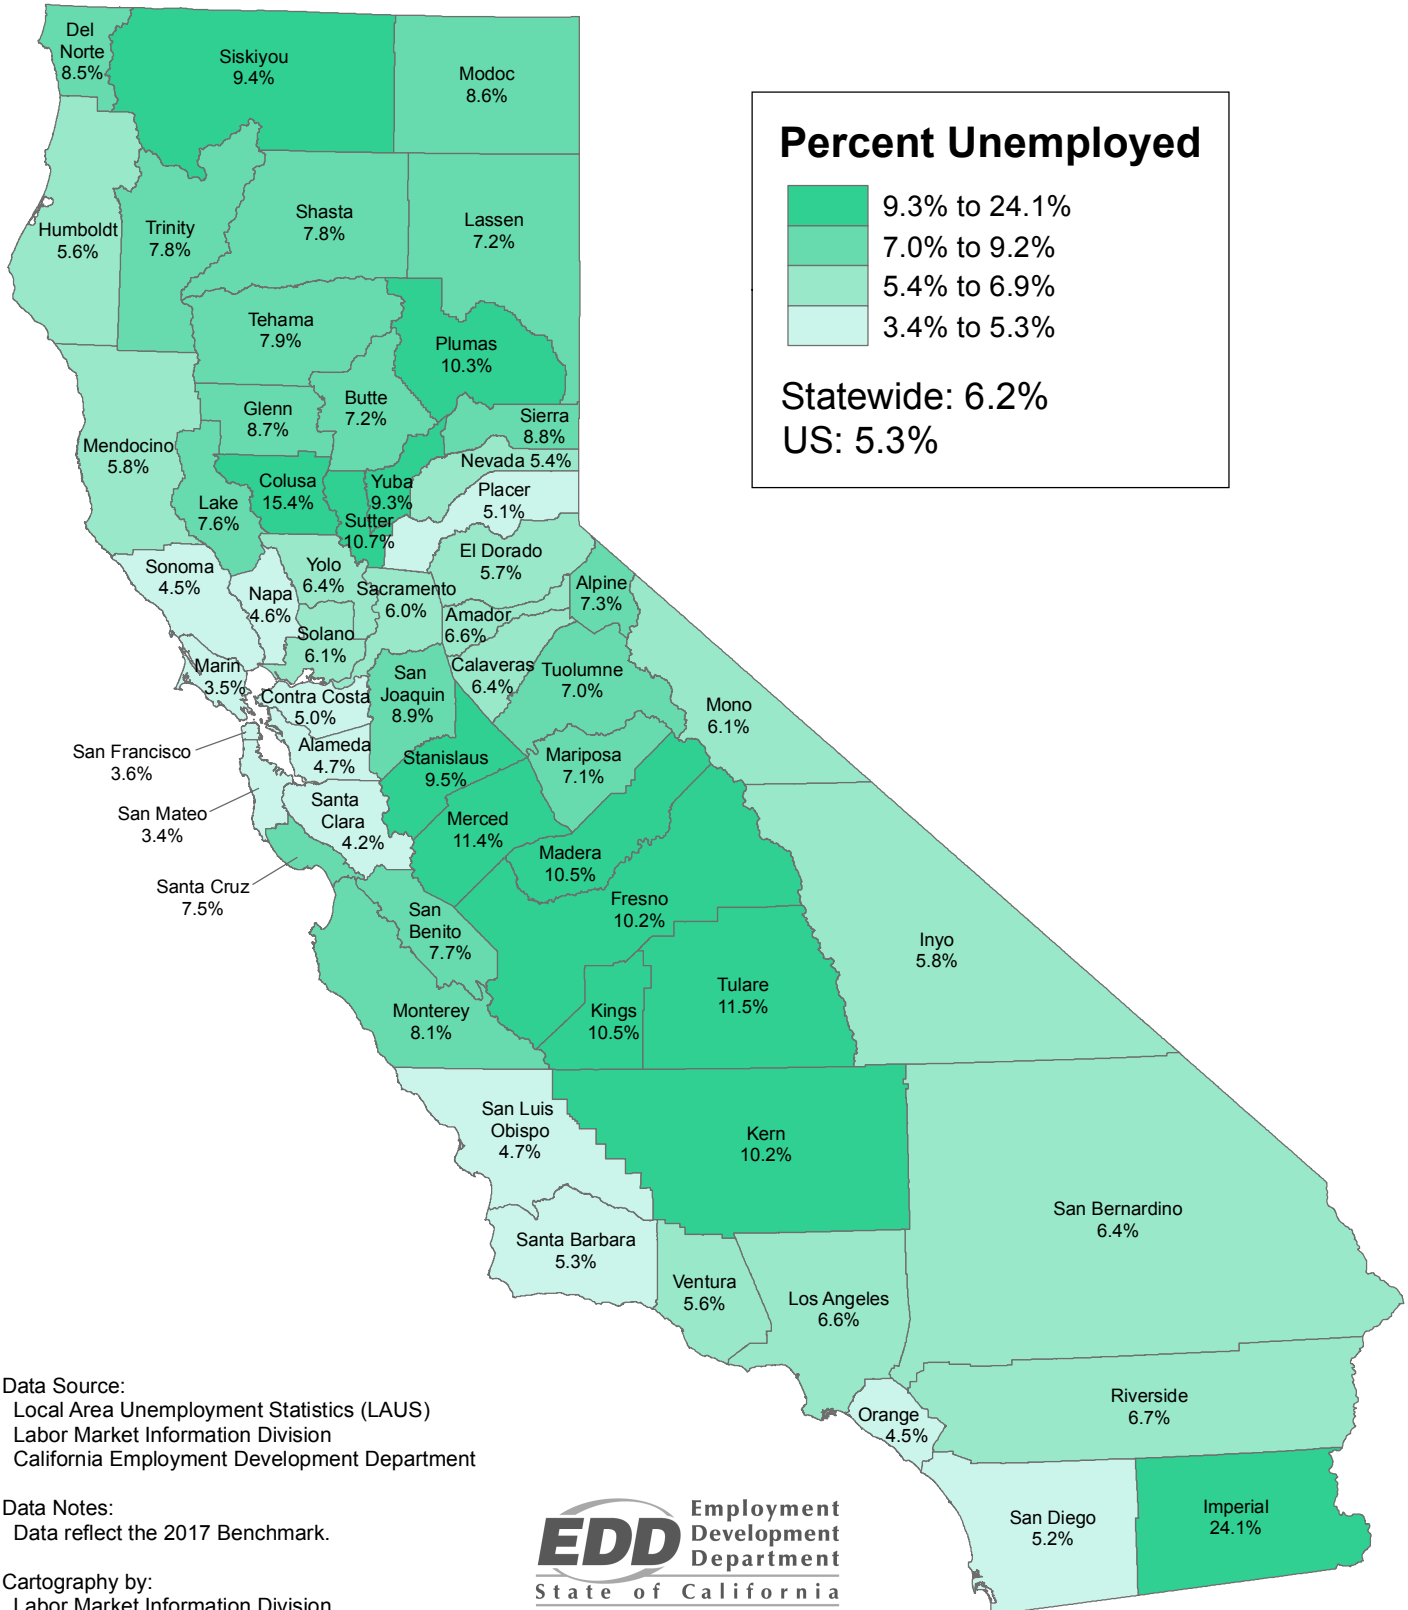

County Unemployment Rates 2015 Annual Average (Not Seasonally Adjusted)

Data Source:
Local Area Unemployment Statistics (LAUS)
Labor Market Information Division
California Employment Development Department