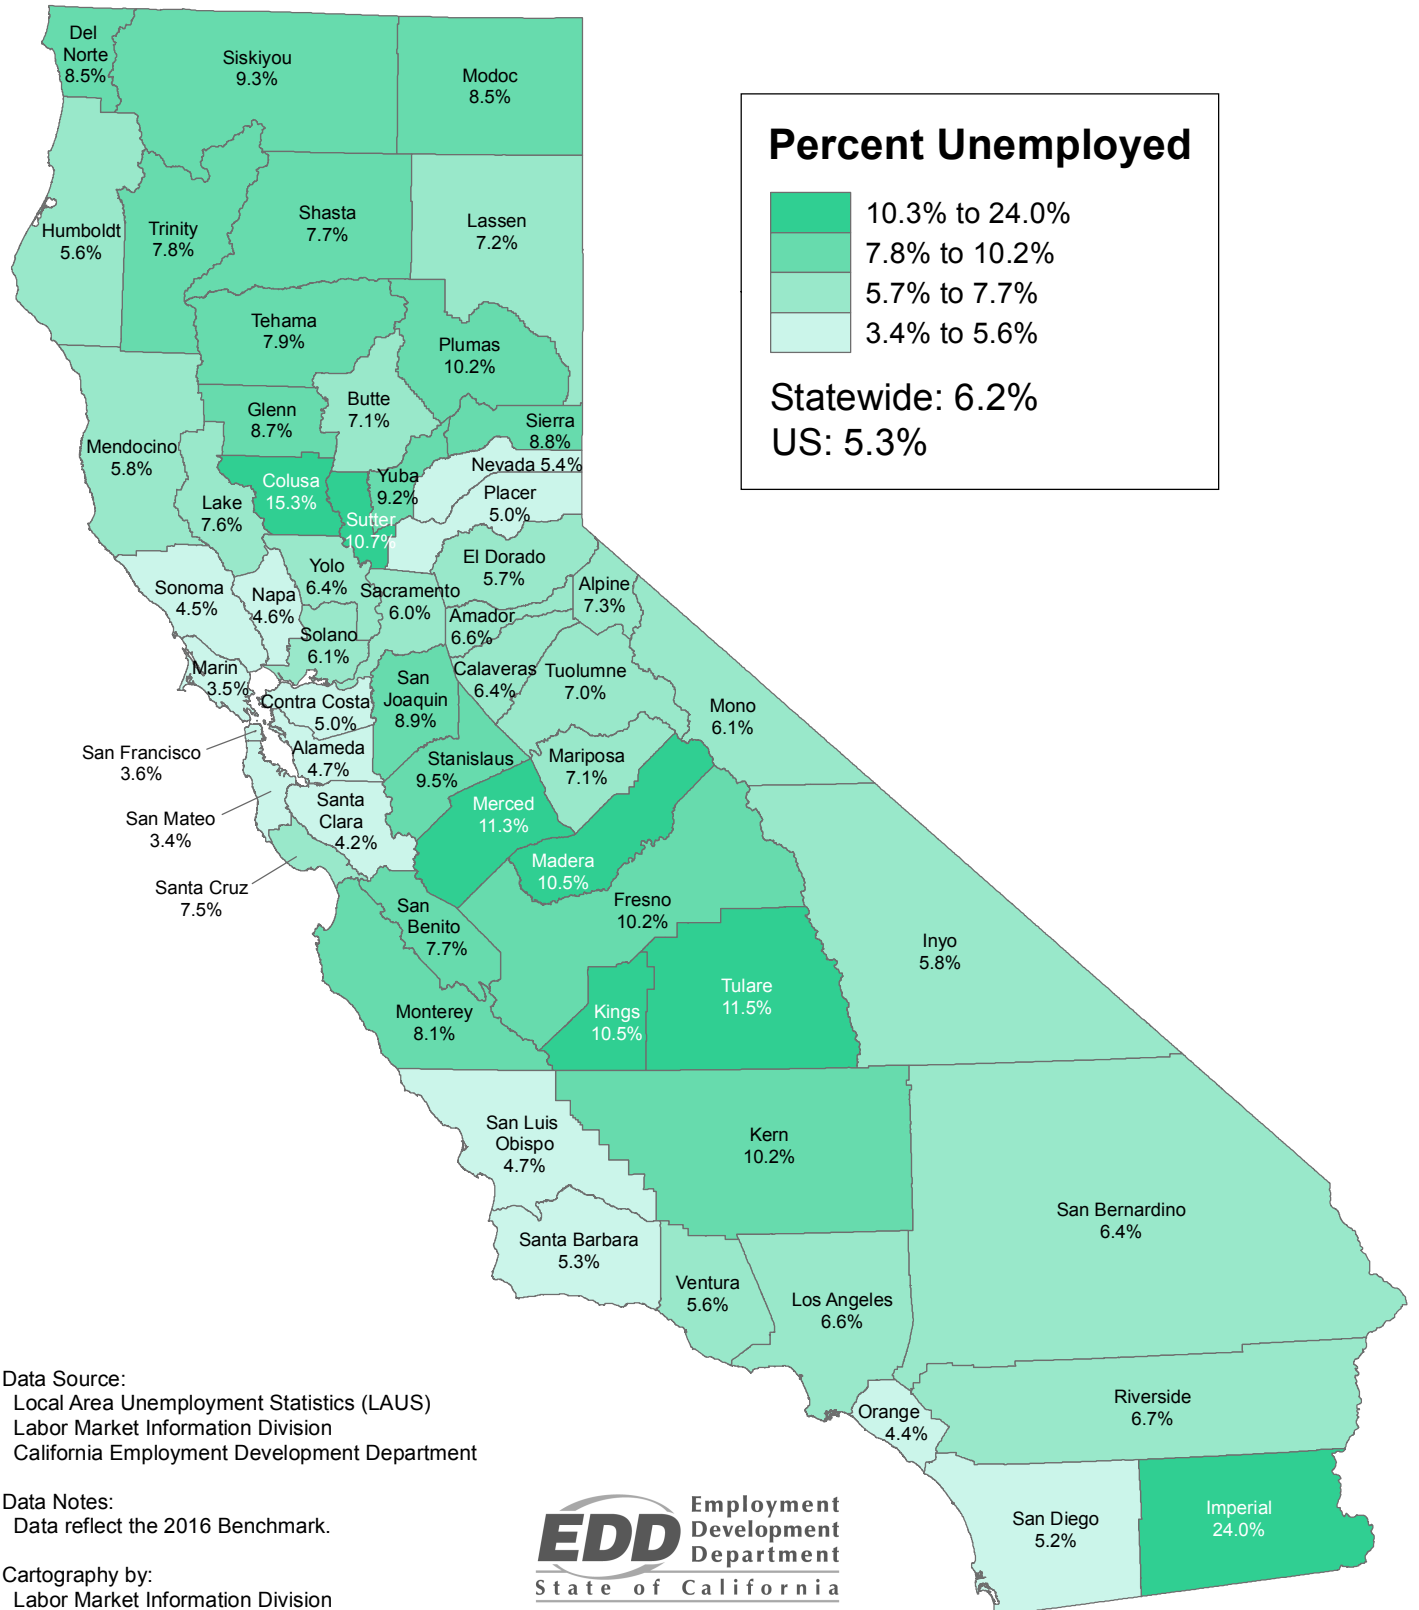

# County Unemployment Rates 2015 Annual Average (Not Seasonally Adjusted)

Data Source:  
Local Area Unemployment Statistics (LAUS)  
Labor Market Information Division  
California Employment Development Department