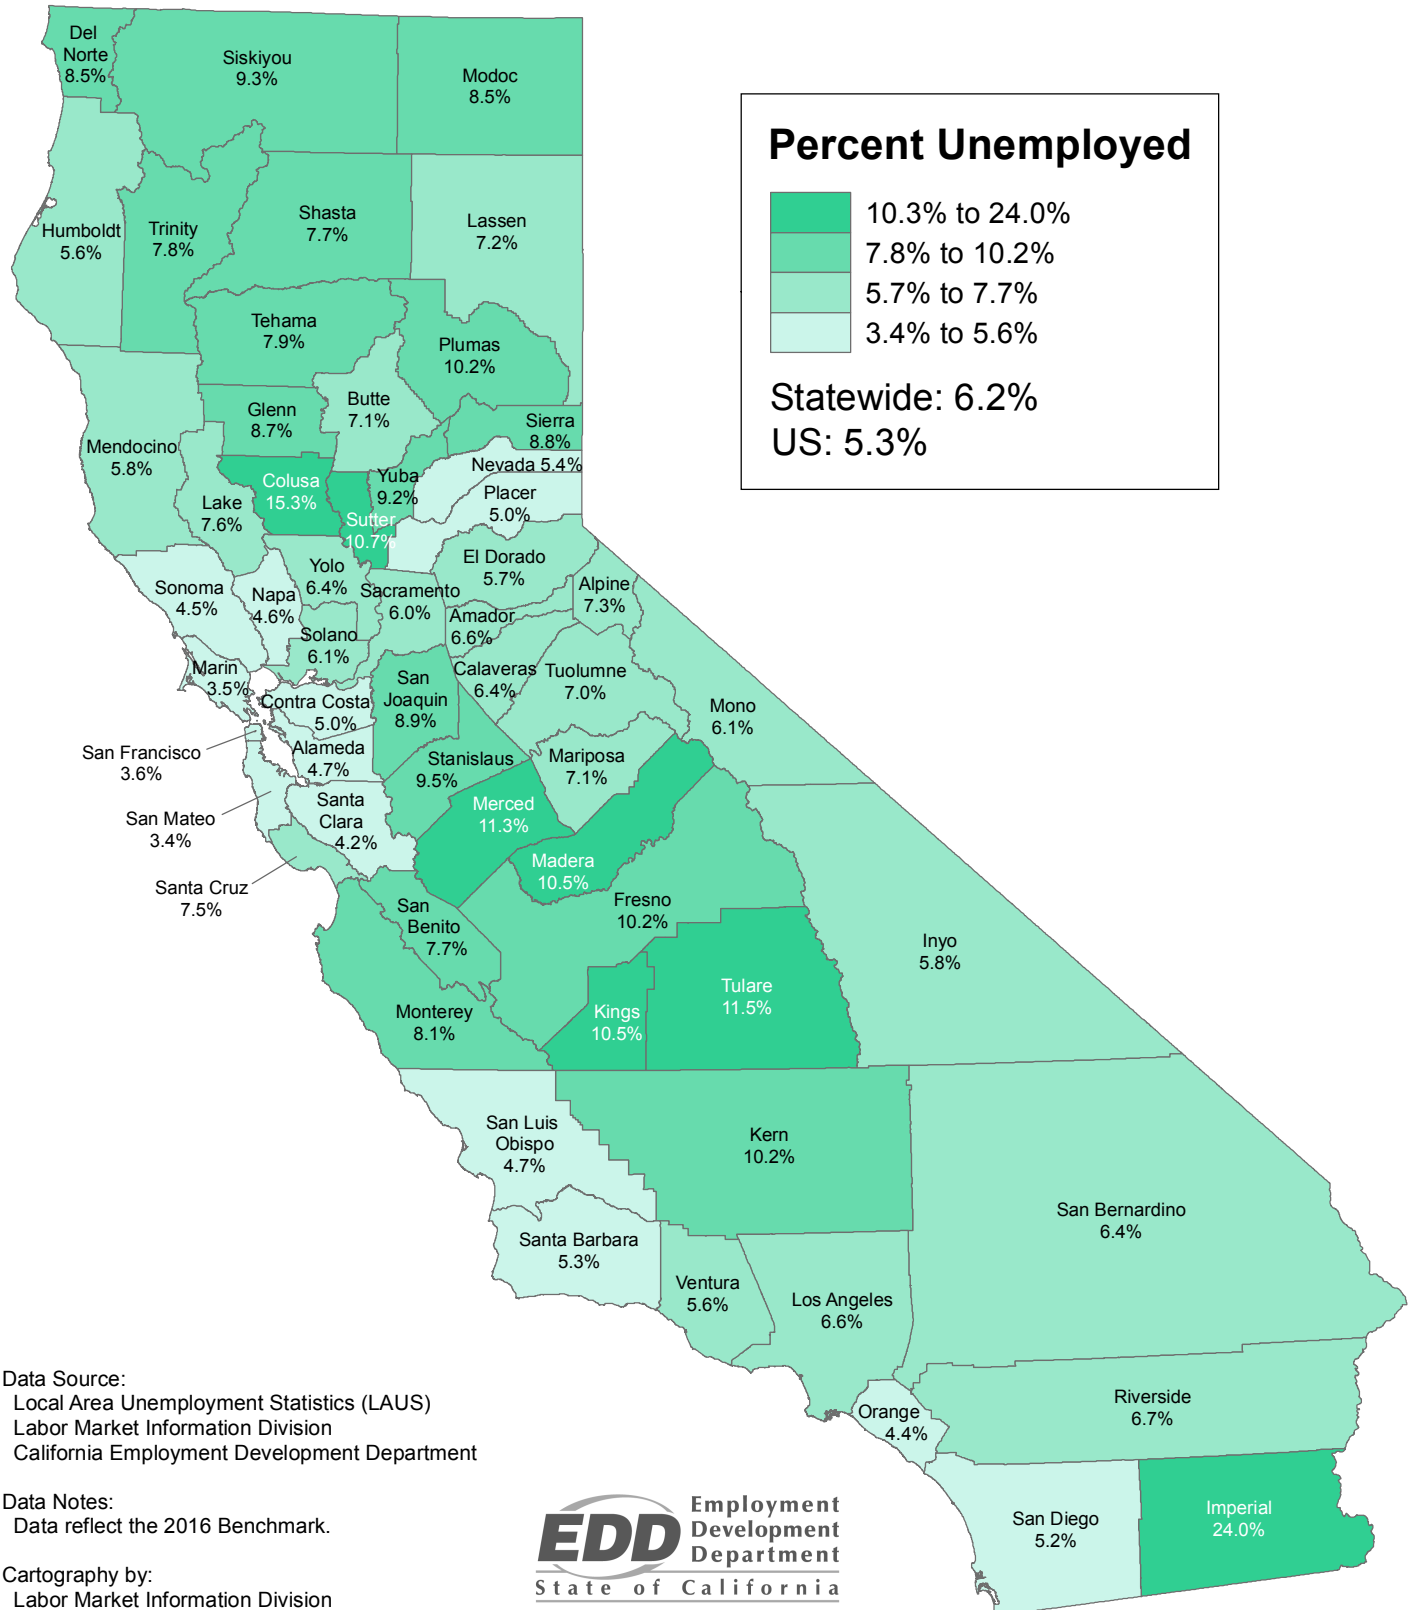

County Unemployment Rates 2015 Annual Average (Not Seasonally Adjusted)

Data Source:
Local Area Unemployment Statistics (LAUS)
Labor Market Information Division
California Employment Development Department