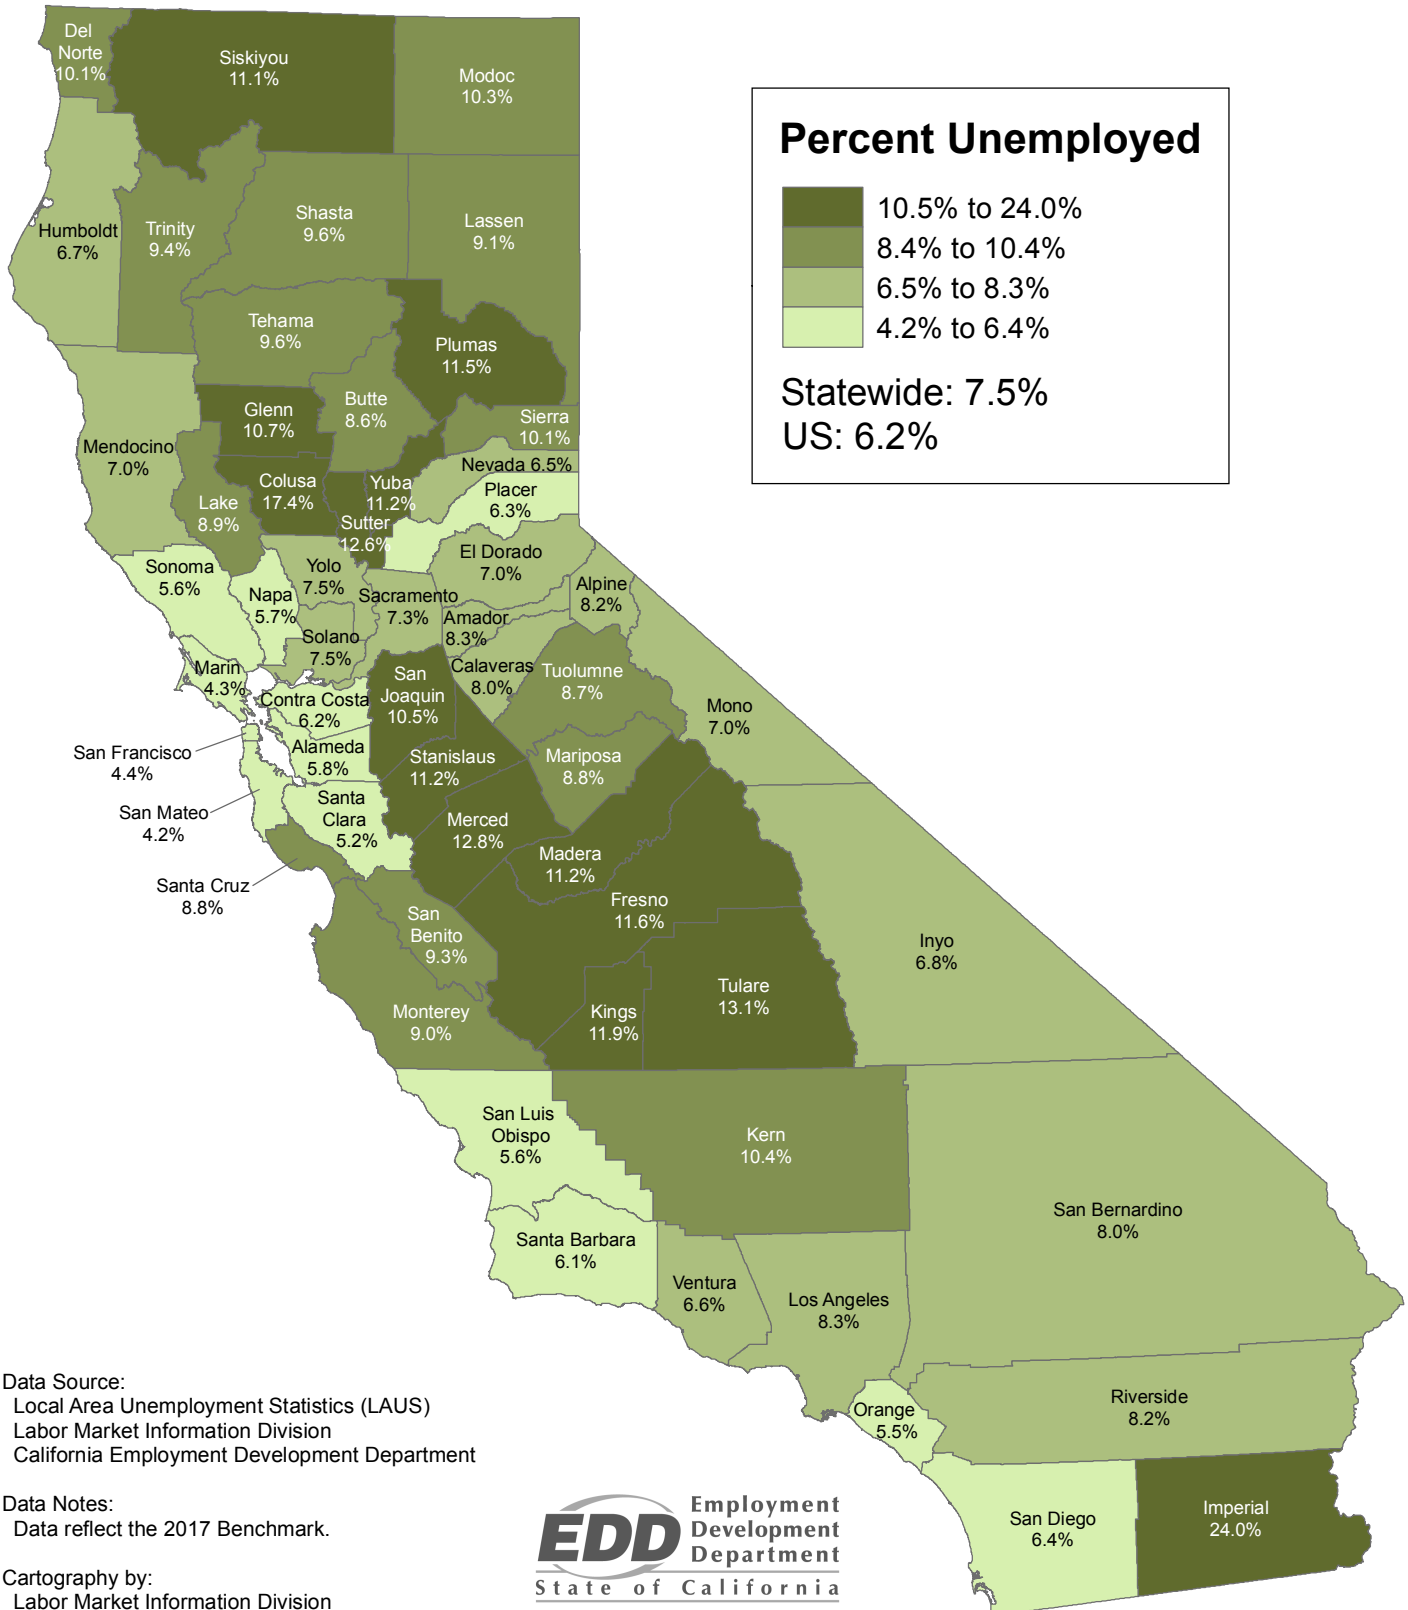

County Unemployment Rates 2014 Annual Average (Not Seasonally Adjusted)

Data Source:
Local Area Unemployment Statistics (LAUS)
Labor Market Information Division
California Employment Development Department

Data Notes:
Data reflect the 2017 Benchmark.

Cartography by:
Labor Market Information Division
California Employment Development Department
<http://www.labormarketinfo.edd.ca.gov>
August 2018