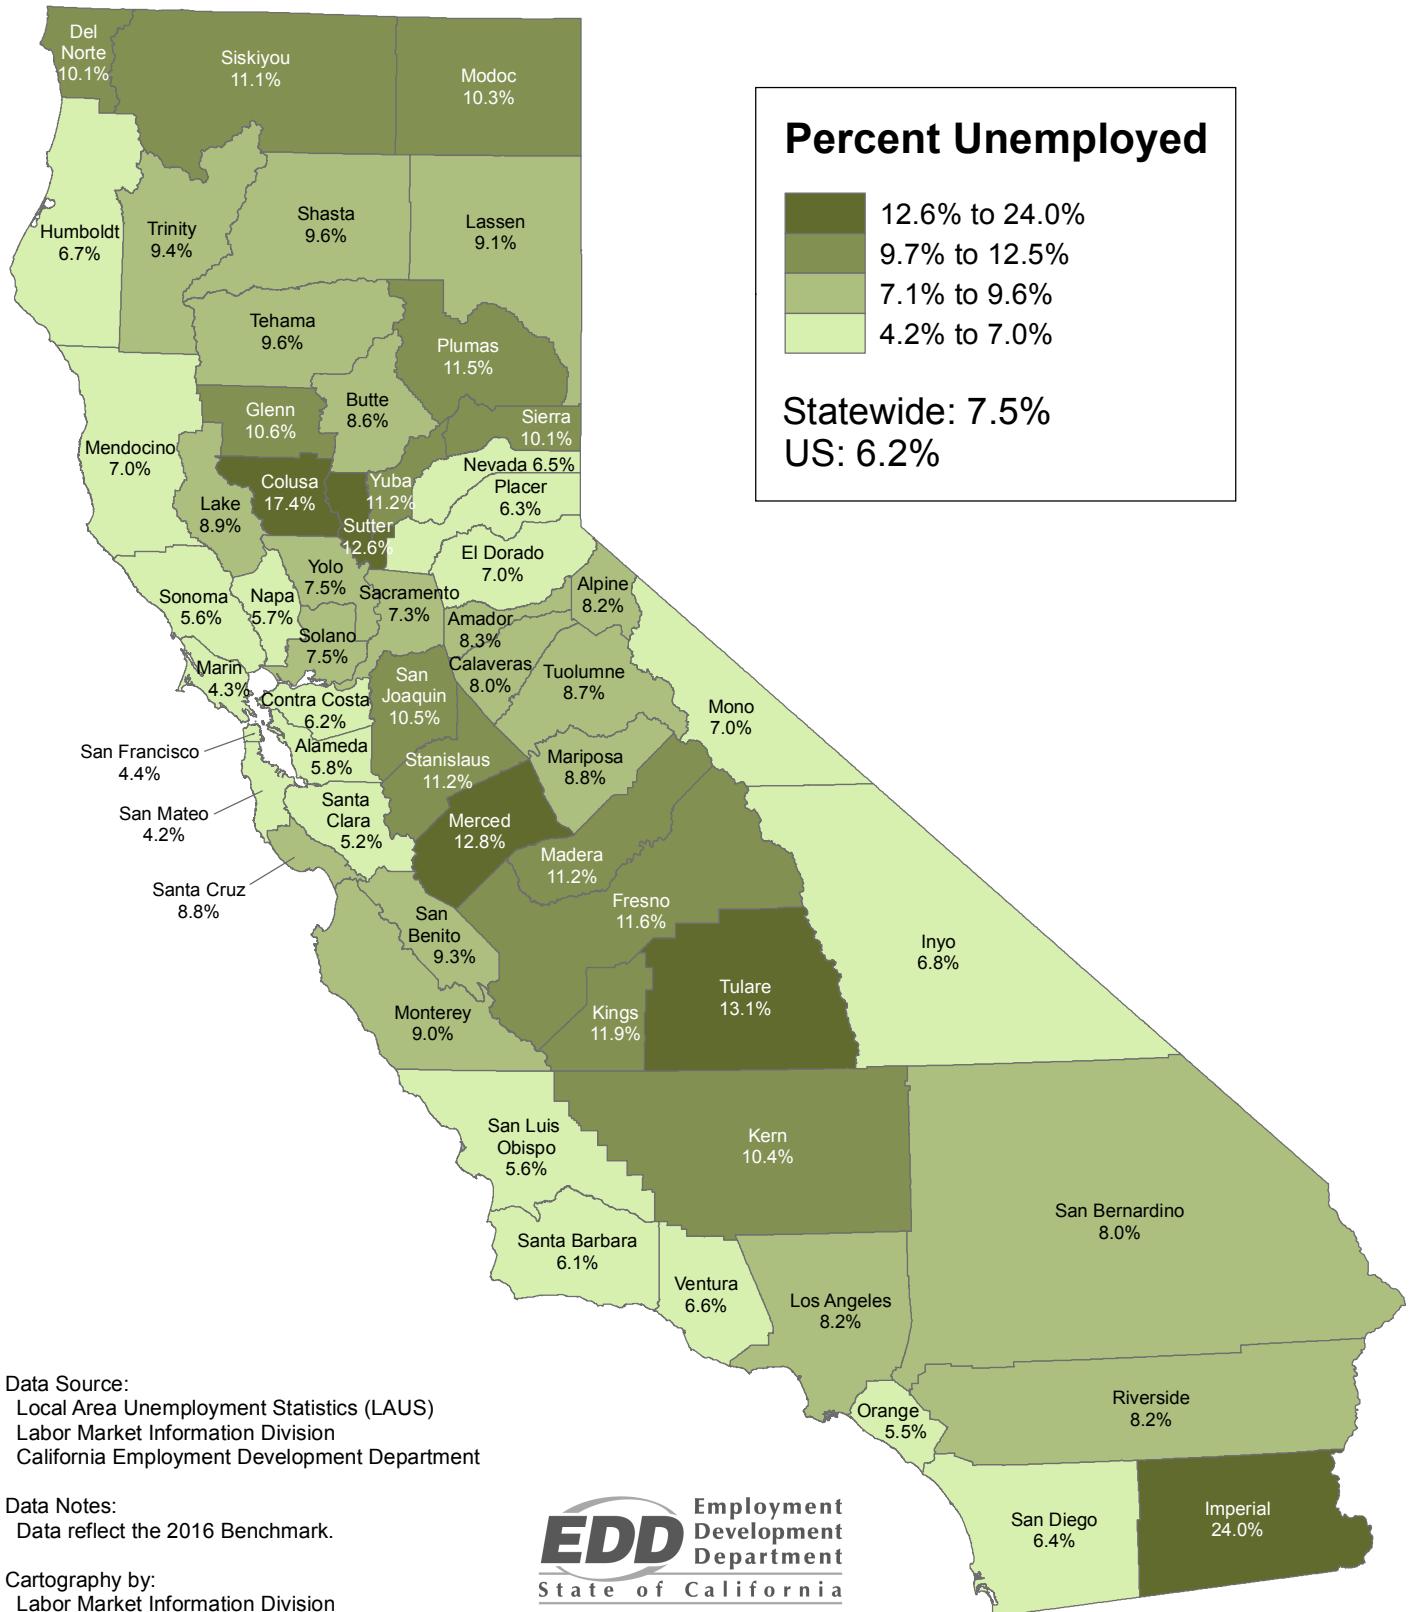

County Unemployment Rates 2014 Annual Average (Not Seasonally Adjusted)

Data Source:
Local Area Unemployment Statistics (LAUS)
Labor Market Information Division
California Employment Development Department