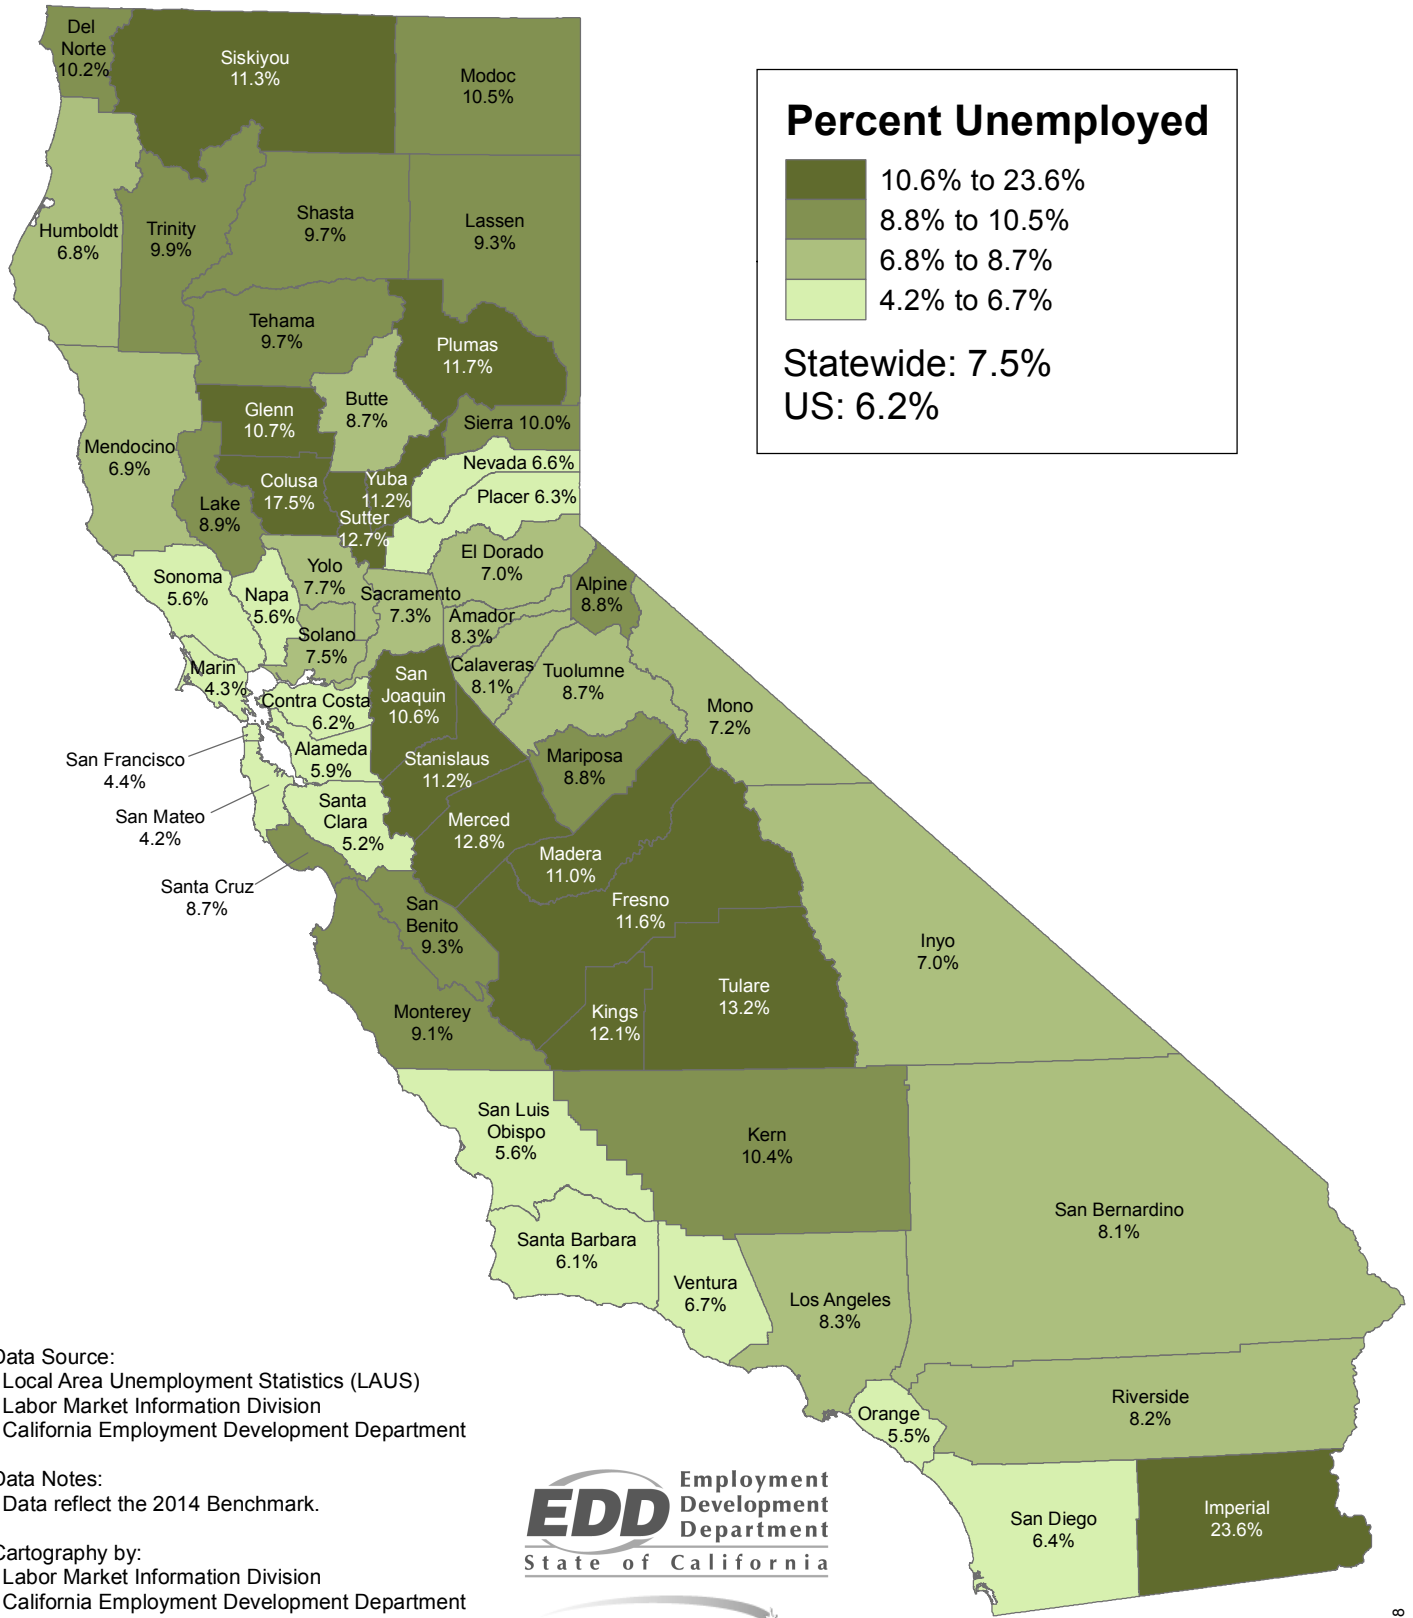

# County Unemployment Rates 2014 Annual Average (Not Seasonally Adjusted)

Data Source:  
Local Area Unemployment Statistics (LAUS)  
Labor Market Information Division  
California Employment Development Department

Data Notes:  
Data reflect the 2014 Benchmark.

Cartography by:  
Labor Market Information Division  
California Employment Development Department  
<http://www.labormarketinfo.edd.ca.gov>  
October 2015