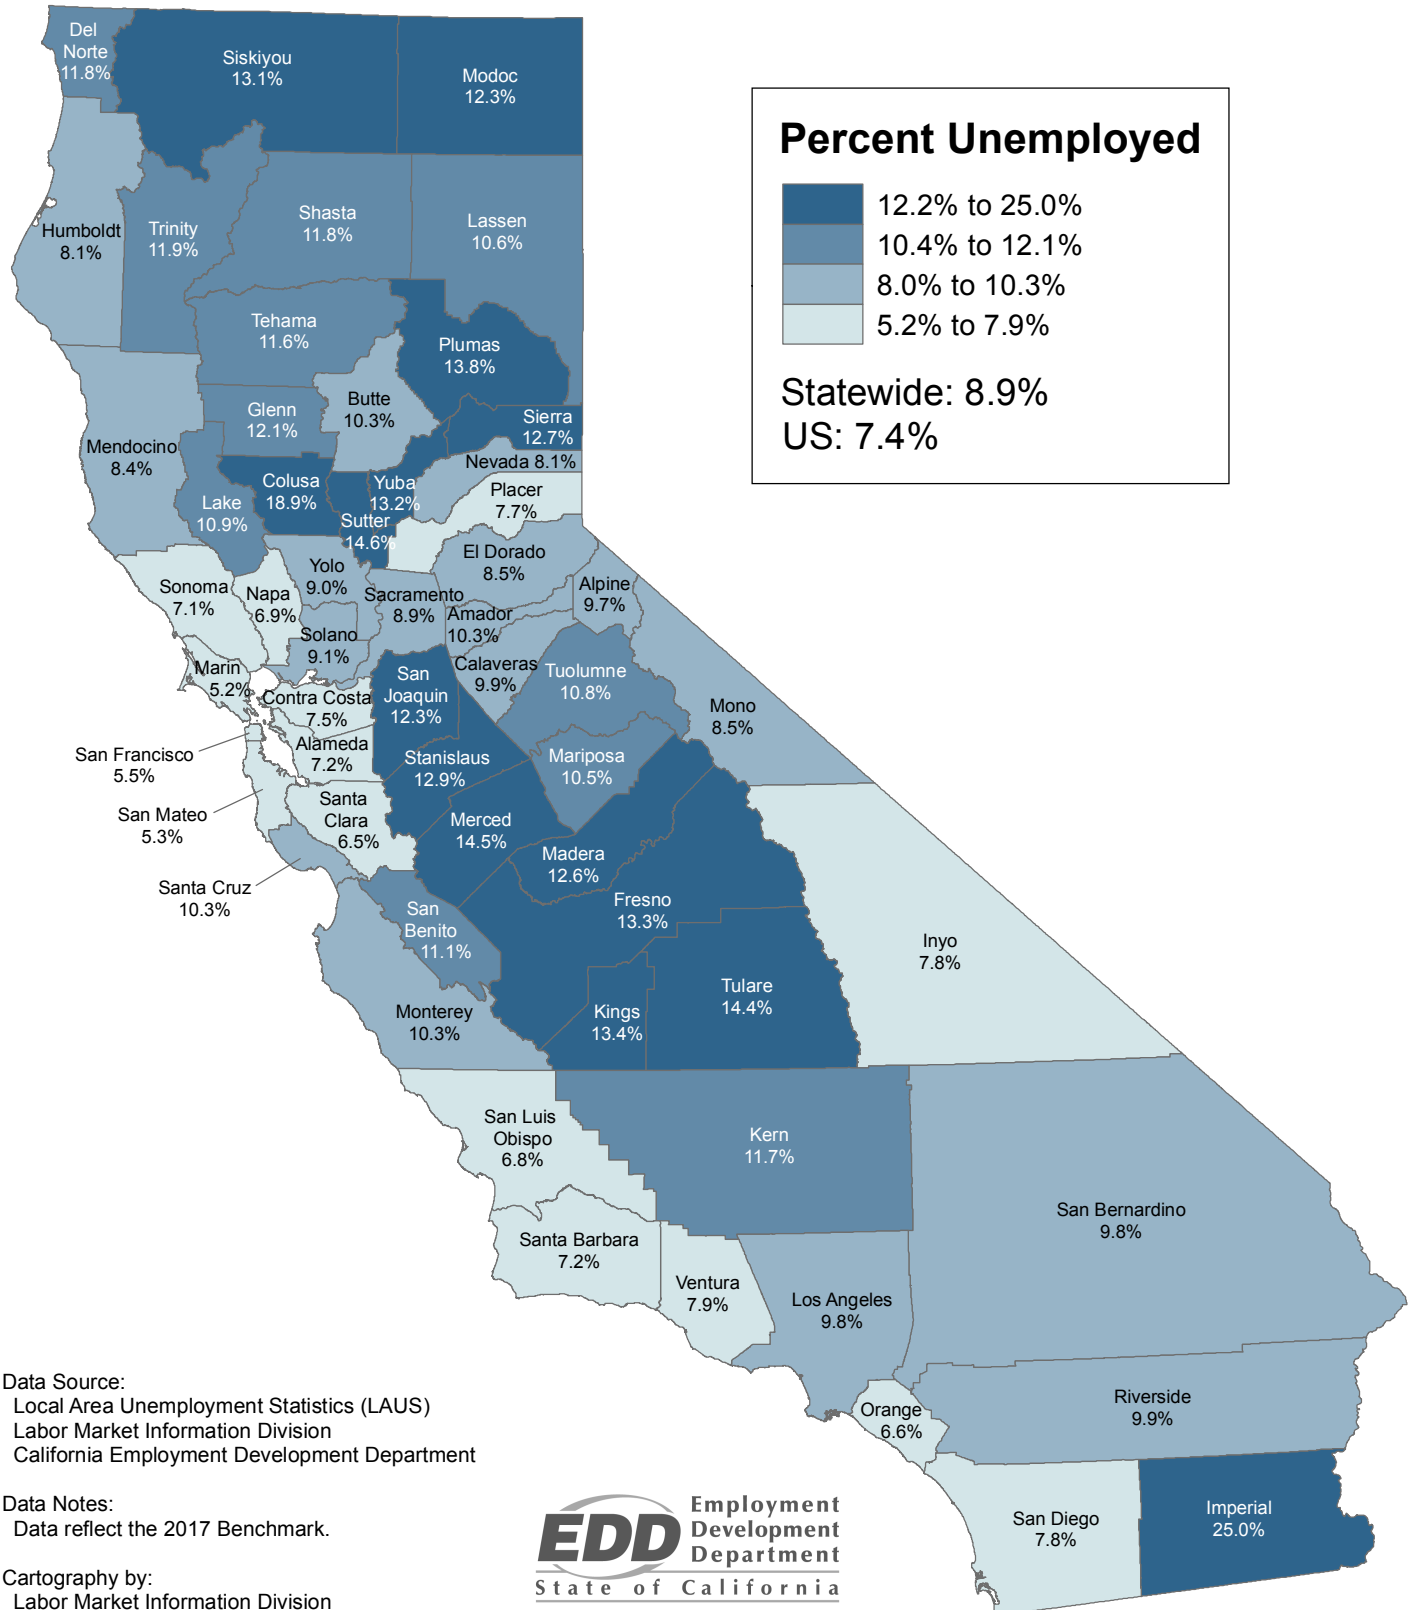

# County Unemployment Rates 2013 Annual Average (Not Seasonally Adjusted)

Data Source:  
Local Area Unemployment Statistics (LAUS)  
Labor Market Information Division  
California Employment Development Department