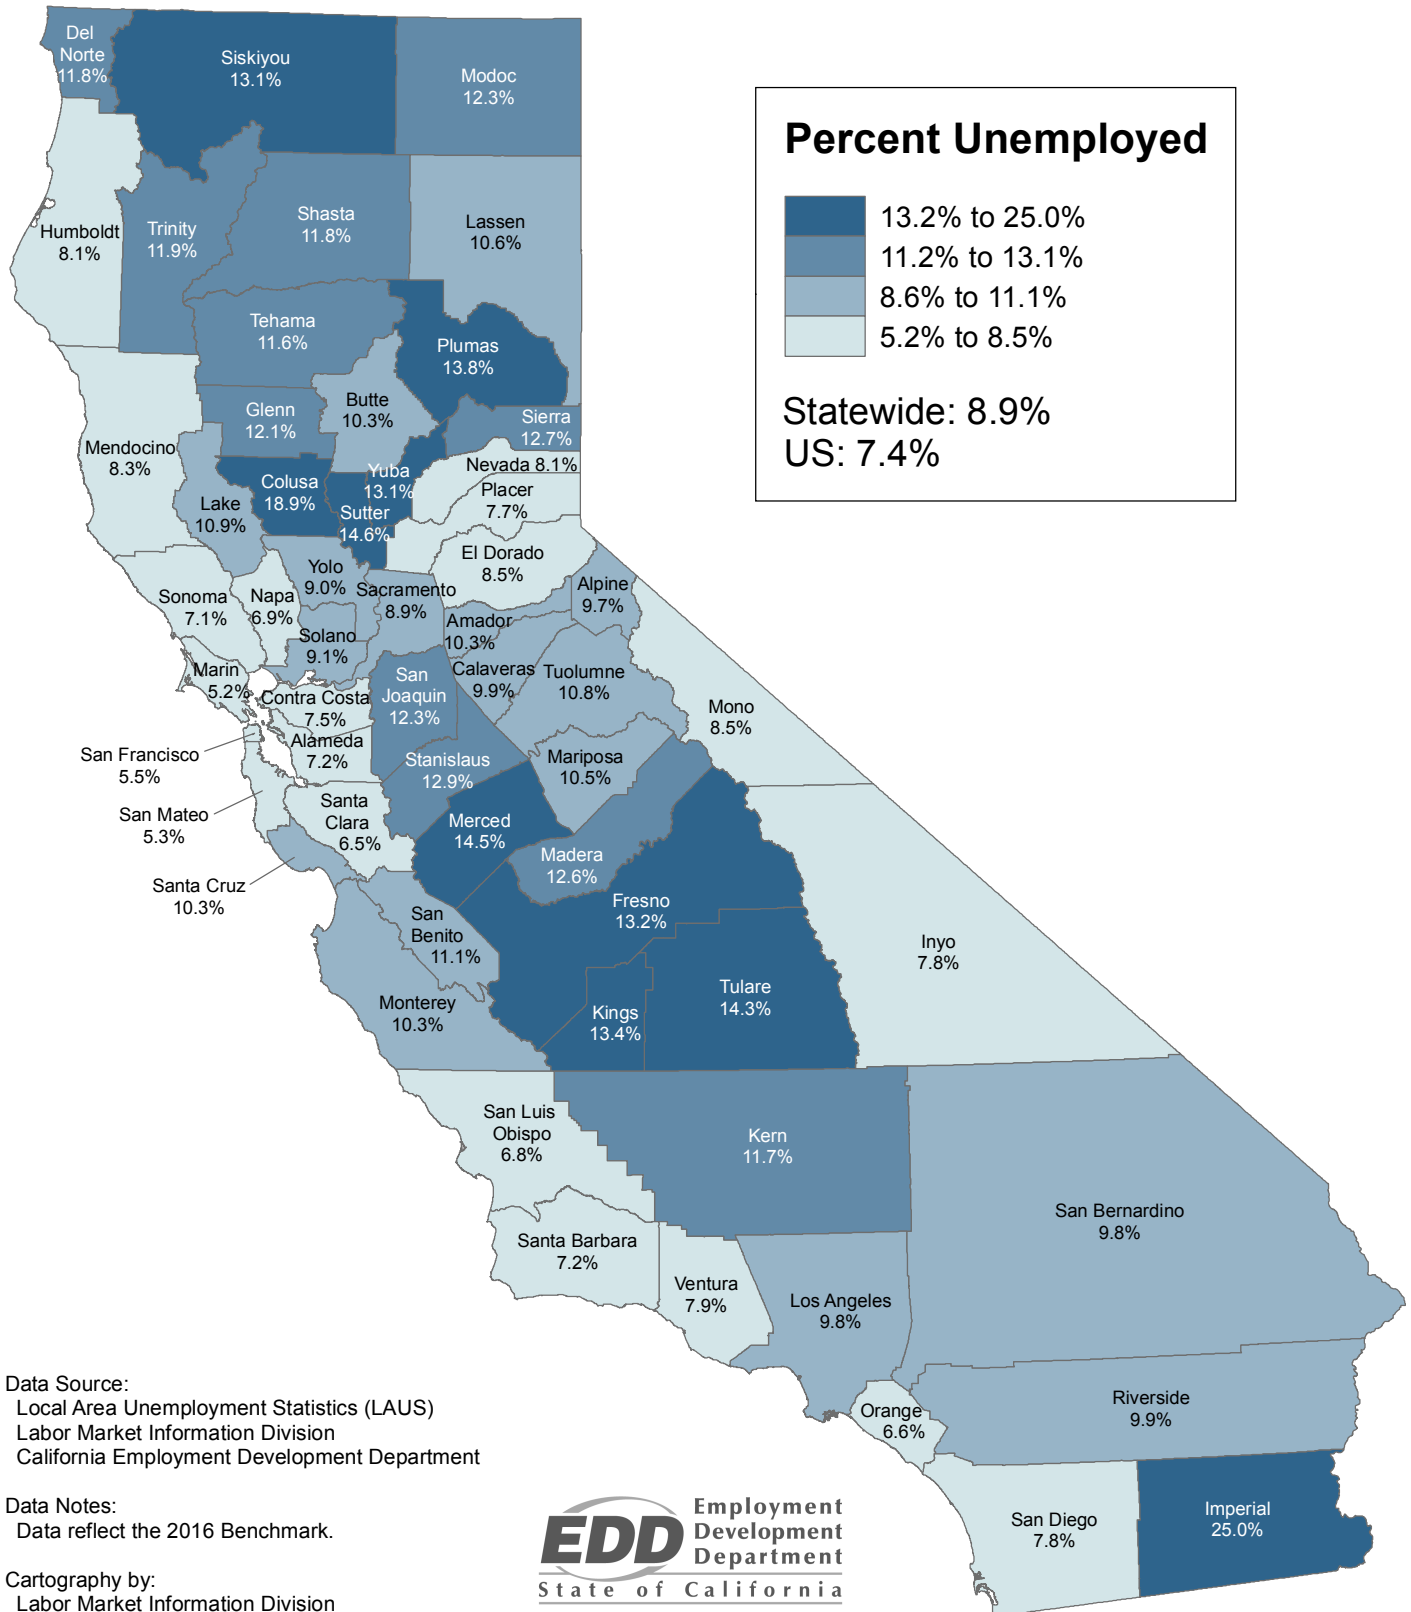

# County Unemployment Rates 2013 Annual Average (Not Seasonally Adjusted)

Data Source:  
Local Area Unemployment Statistics (LAUS)  
Labor Market Information Division  
California Employment Development Department