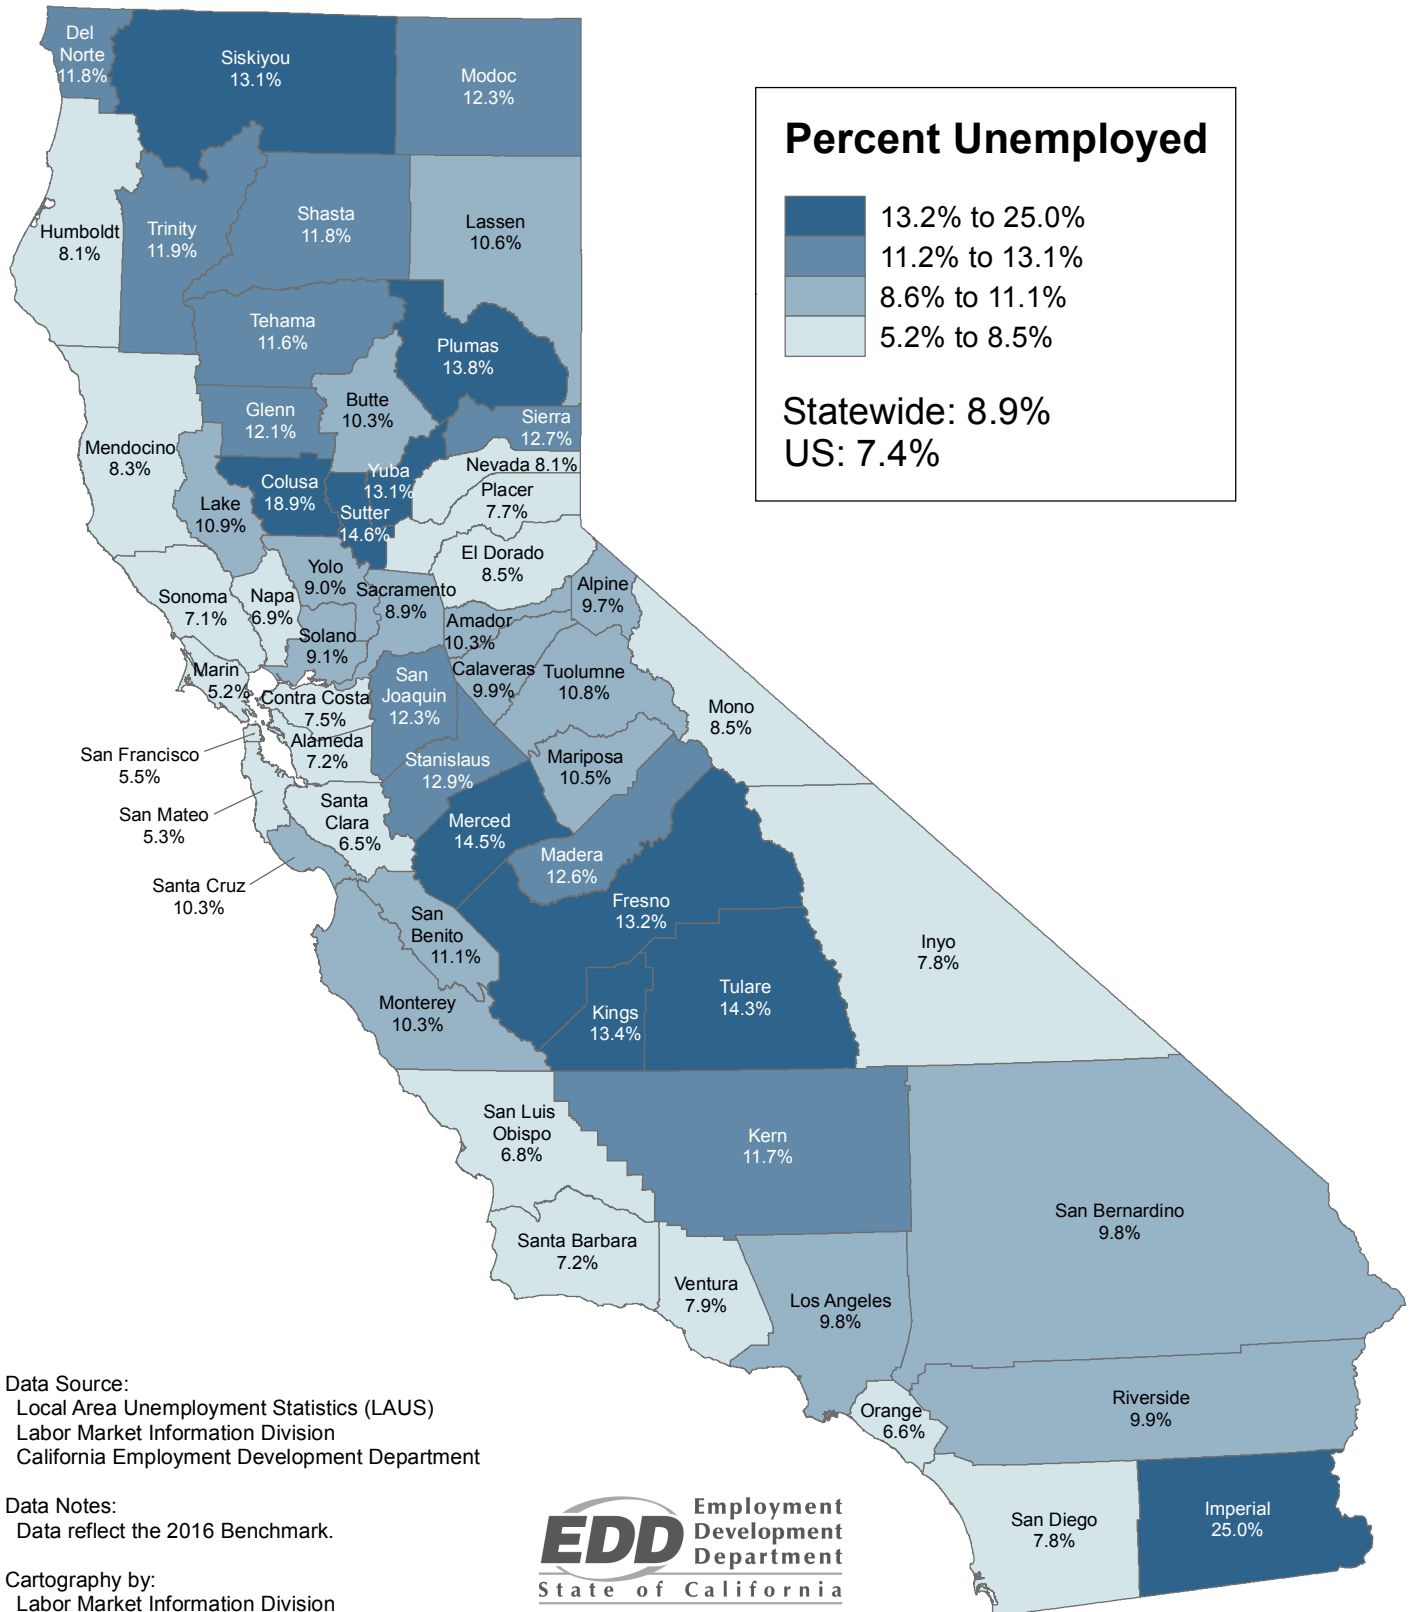

County Unemployment Rates 2013 Annual Average (Not Seasonally Adjusted)

Data Source:
Local Area Unemployment Statistics (LAUS)
Labor Market Information Division
California Employment Development Department