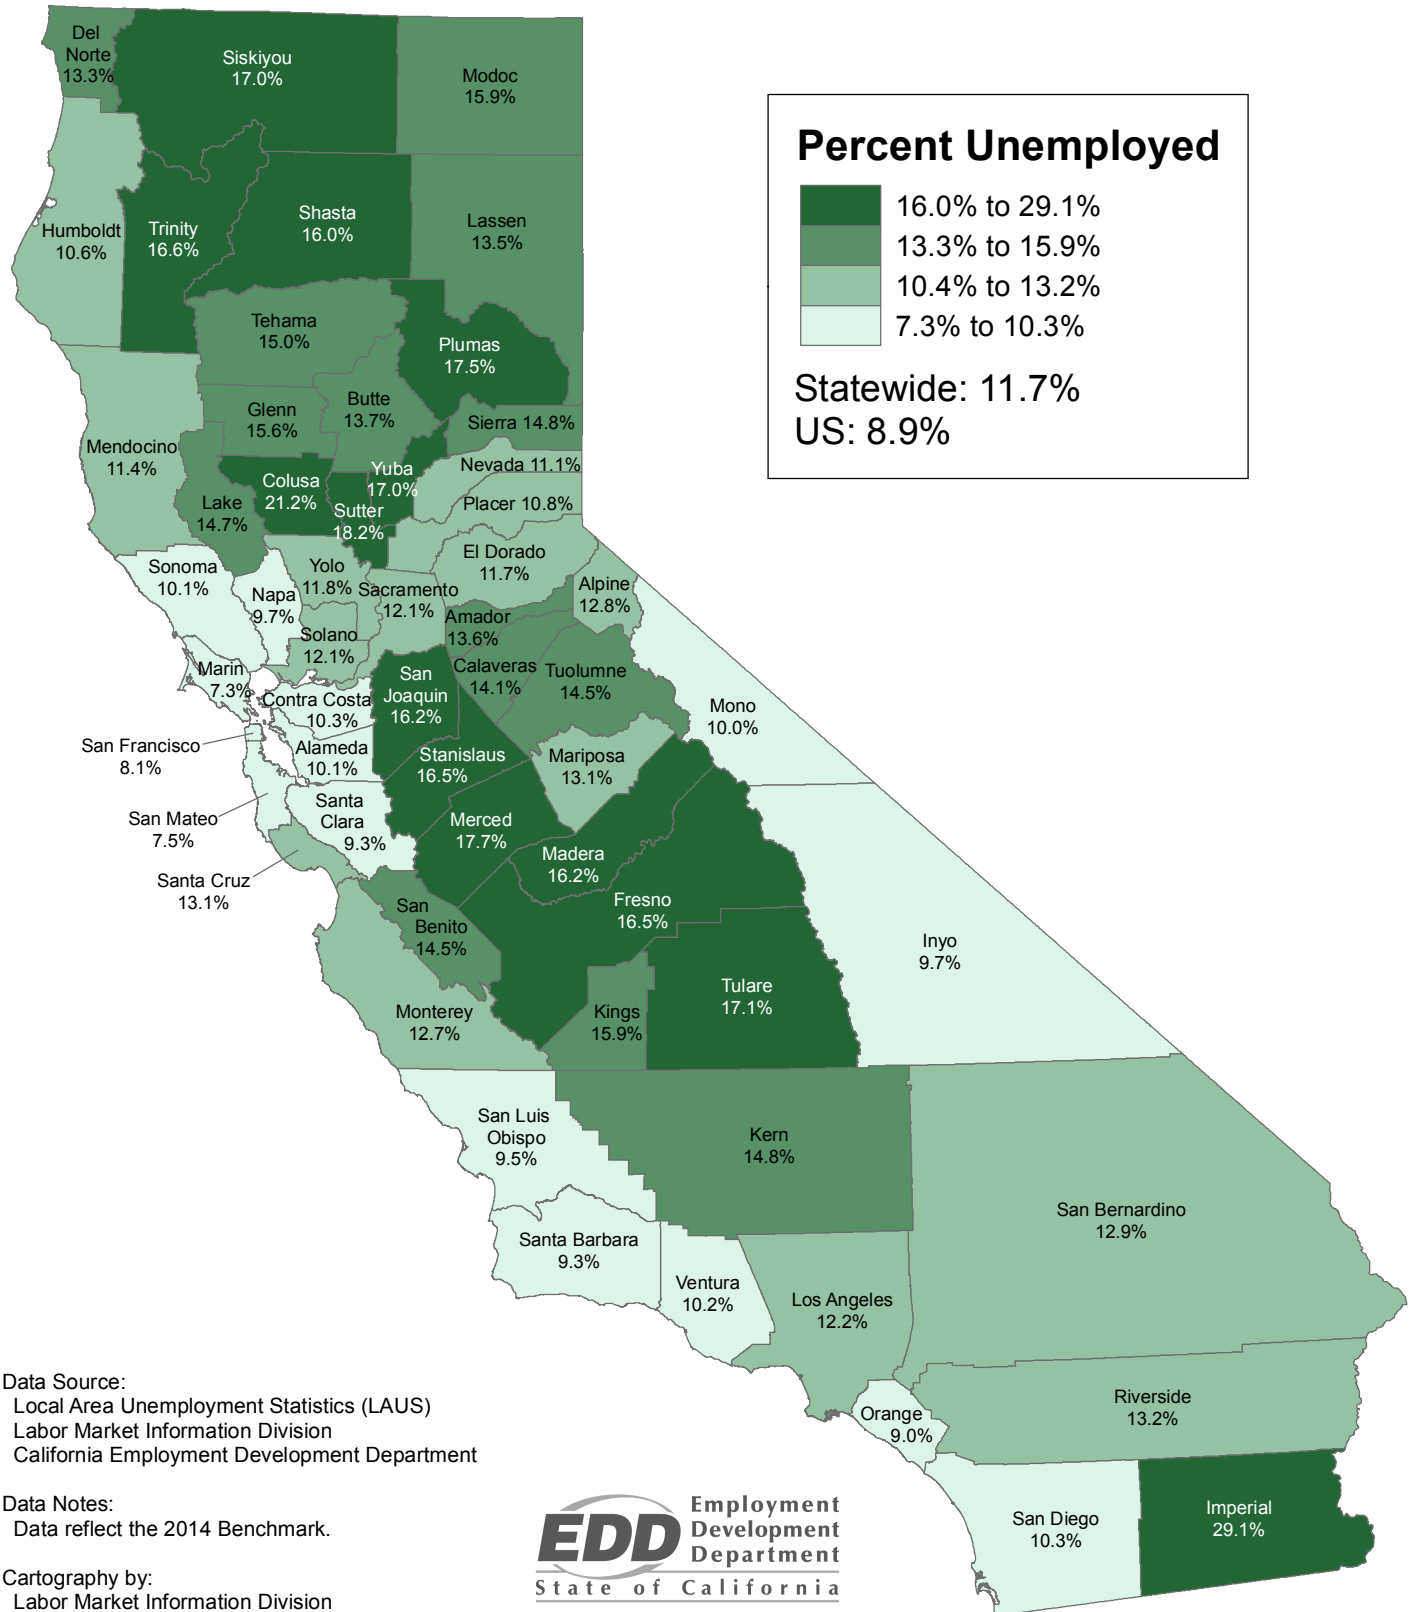

County Unemployment Rates 2011 Annual Average (Not Seasonally Adjusted)

Data Source:
Local Area Unemployment Statistics (LAUS)
Labor Market Information Division
California Employment Development Department