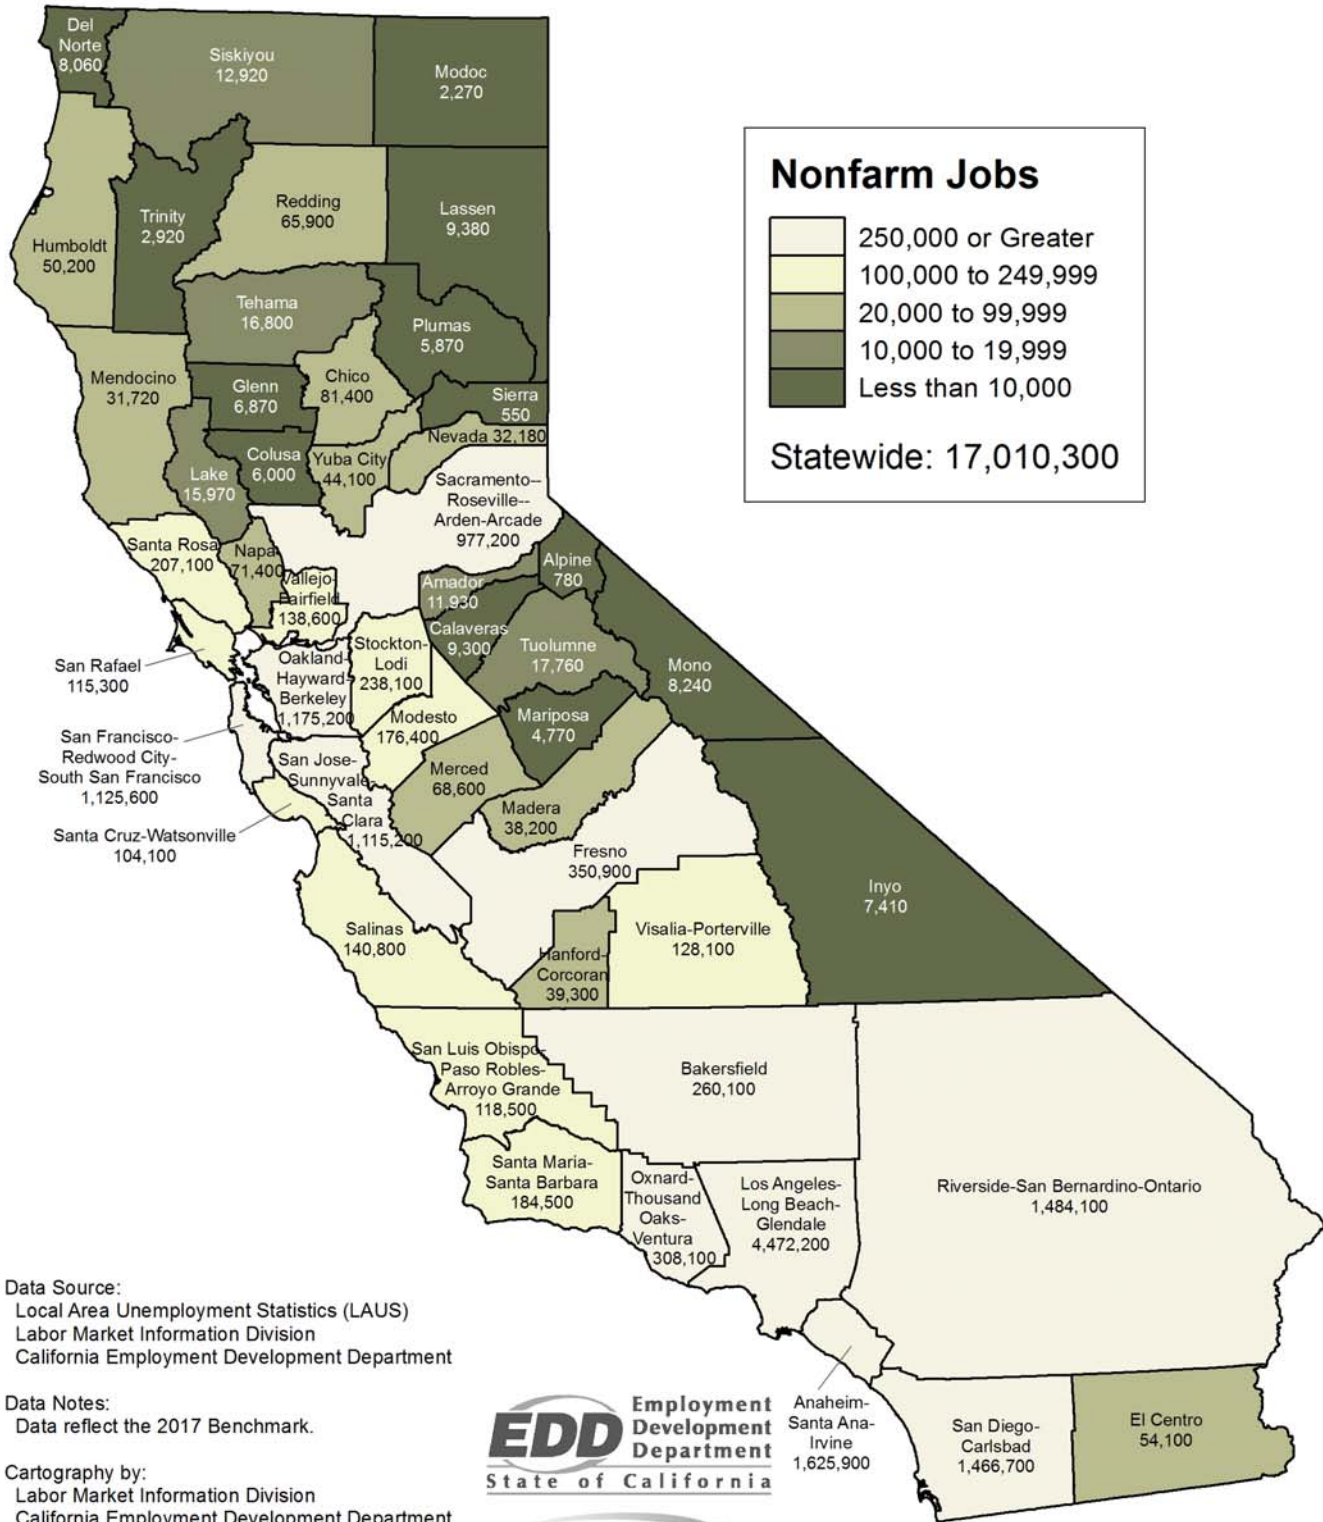

Data Source:
Local Area Unemployment Statistics (LAUS)
Labor Market Information Division
California Employment Development Department

Data Notes:
Data reflect the 2017 Benchmark.

Cartography by:
Labor Market Information Division
California Employment Development Department
<http://www.labormarketinfo.edd.ca.gov>
April 2018

Nonfarm Jobs Among California Areas

March 2018 (Preliminary, Not Seasonally Adjusted)

Nonfarm Jobs

- 250,000 or Greater
- 100,000 to 249,999
- 20,000 to 99,999
- 10,000 to 19,999
- Less than 10,000

Statewide: 17,010,300