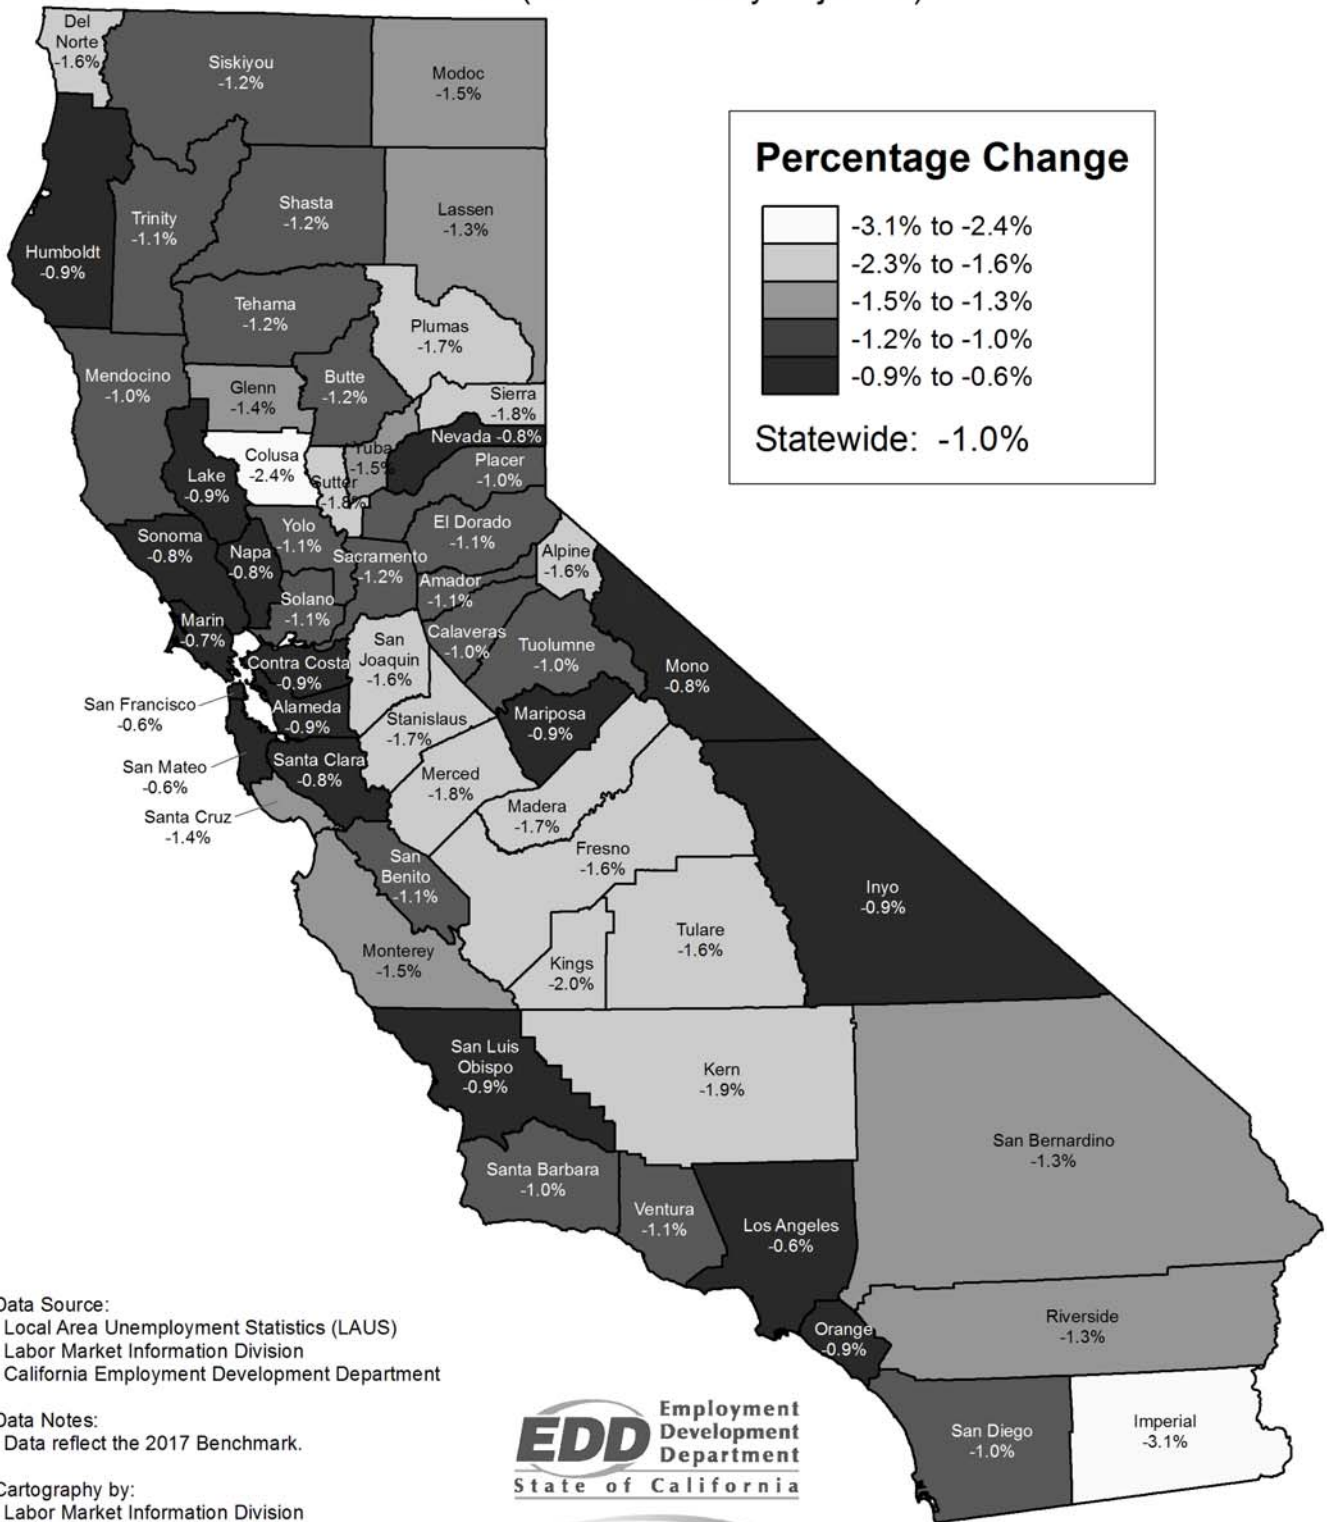

Year Over Change in County Unemployment Rates

March 2018 (Not Seasonally Adjusted)

Data Source:
Local Area Unemployment Statistics (LAUS)
Labor Market Information Division
California Employment Development Department

Data Notes:
Data reflect the 2017 Benchmark.

Cartography by:
Labor Market Information Division
California Employment Development Department
<http://www.labormarketinfo.edd.ca.gov>
April 2018