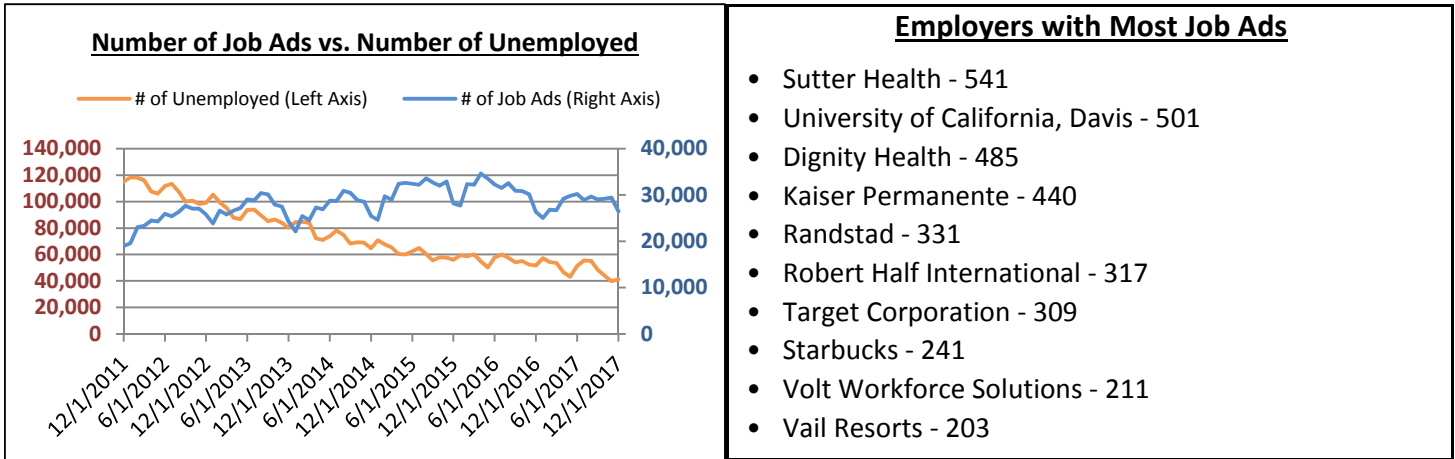

Recent Job Ads

Sacramento Roseville Arden Arcade MSA - December 2017

Not Seasonally Adjusted

Note: The data provided does not suggest that the occupations of the unemployed directly align with the occupations of the advertised vacancies.
 Sources: Employment Development Department, Labor Market Information Division; Help Wanted Online from The Conference Board and WANTED Technologies