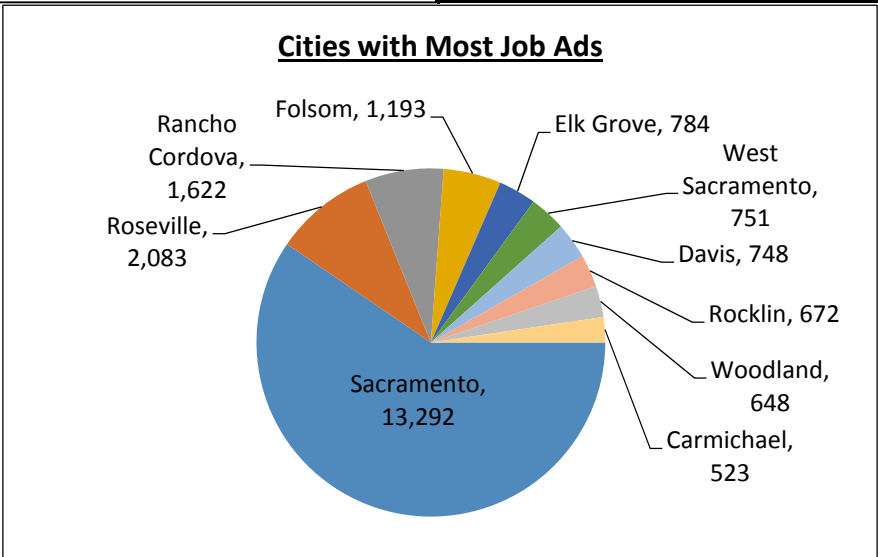

Recent Job Ads

Sacramento Roseville Arden Arcade MSA - December 2017

Not Seasonally Adjusted

Note: The data provided does not suggest that the occupations of the unemployed directly align with the occupations of the advertised vacancies.
 Sources: Employment Development Department, Labor Market Information Division; Help Wanted Online from The Conference Board and WANTED Technologies