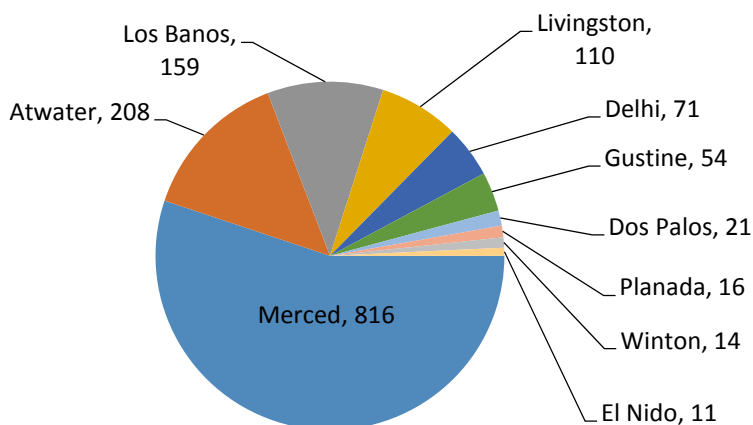

Recent Job Ads

Merced MSA - May 2018

Not Seasonally Adjusted

Cities with Most Job Ads

Occupations with Most Job Ads

- Heavy and Tractor-Trailer Truck Drivers - 116
- Registered Nurses - 57
- First-Line Supervisors of Retail Sales Workers - 47
- Retail Salespersons - 46
- Secondary School Teachers, Except Special and Career/Technical Education - 45
- Speech-Language Pathologists - 27
- Teacher Assistants - 27
- Light Truck or Delivery Services Drivers - 26
- Social and Human Service Assistants - 26
- Elementary School Teachers, Except Special Education - 25