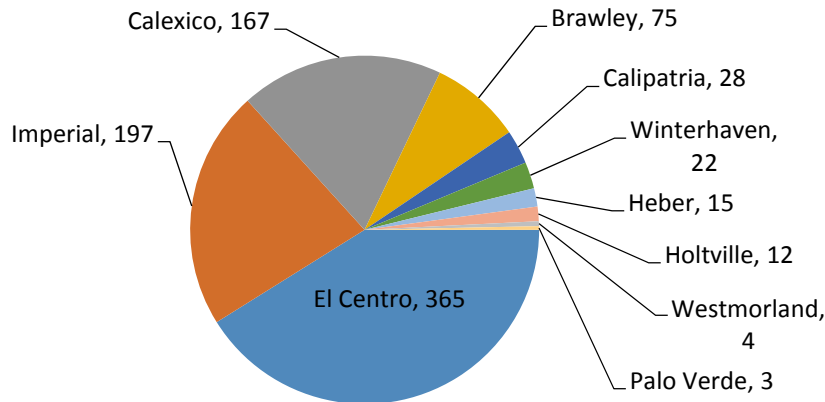

Recent Job Ads

El Centro MSA - May 2018

Not Seasonally Adjusted

Cities with Most Job Ads

Occupations with Most Job Ads

- Registered Nurses - 82
- Retail Salespersons - 46
- Secondary School Teachers, Except Special and Career/Technical Education - 43
- Heavy and Tractor-Trailer Truck Drivers - 40
- First-Line Supervisors of Retail Sales Workers - 30
- Elementary School Teachers, Except Special Education - 28
- Customer Service Representatives - 21
- Maintenance and Repair Workers, General - 18
- Coaches and Scouts - 18
- Teacher Assistants - 14