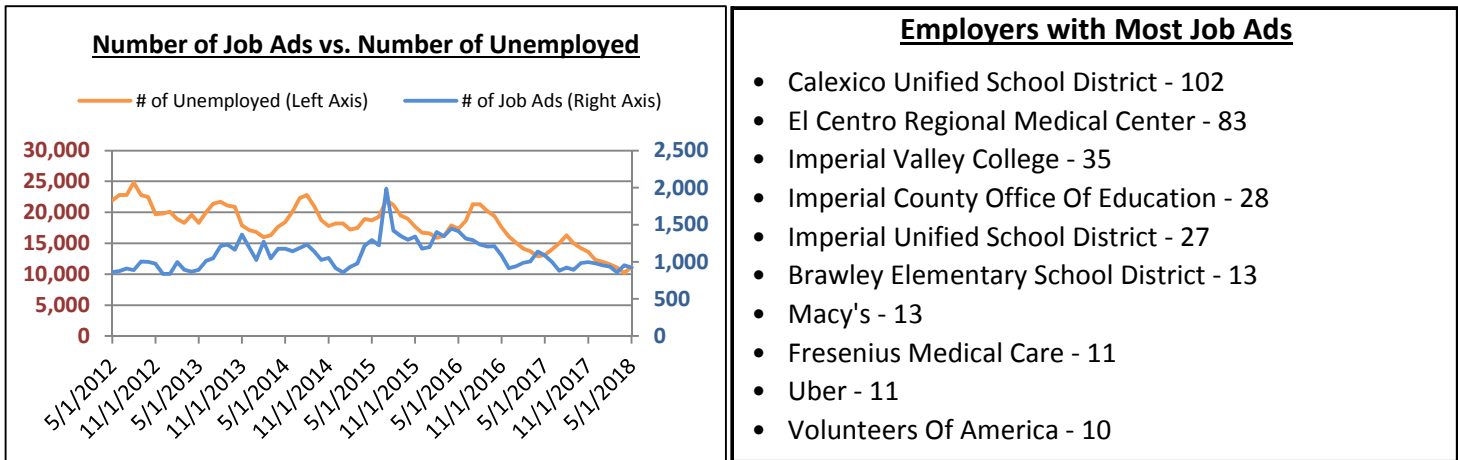

Recent Job Ads

El Centro MSA - May 2018

Not Seasonally Adjusted

Cities with Most Job Ads

Occupations with Most Job Ads

- Registered Nurses - 82
- Retail Salespersons - 46
- Secondary School Teachers, Except Special and Career/Technical Education - 43
- Heavy and Tractor-Trailer Truck Drivers - 40
- First-Line Supervisors of Retail Sales Workers - 30
- Elementary School Teachers, Except Special Education - 28
- Customer Service Representatives - 21
- Maintenance and Repair Workers, General - 18
- Coaches and Scouts - 18
- Teacher Assistants - 14

Note: The data provided does not suggest that the occupations of the unemployed directly align with the occupations of the advertised vacancies.
 Sources: Employment Development Department, Labor Market Information Division; Help Wanted Online from The Conference Board and WANTED Technologies