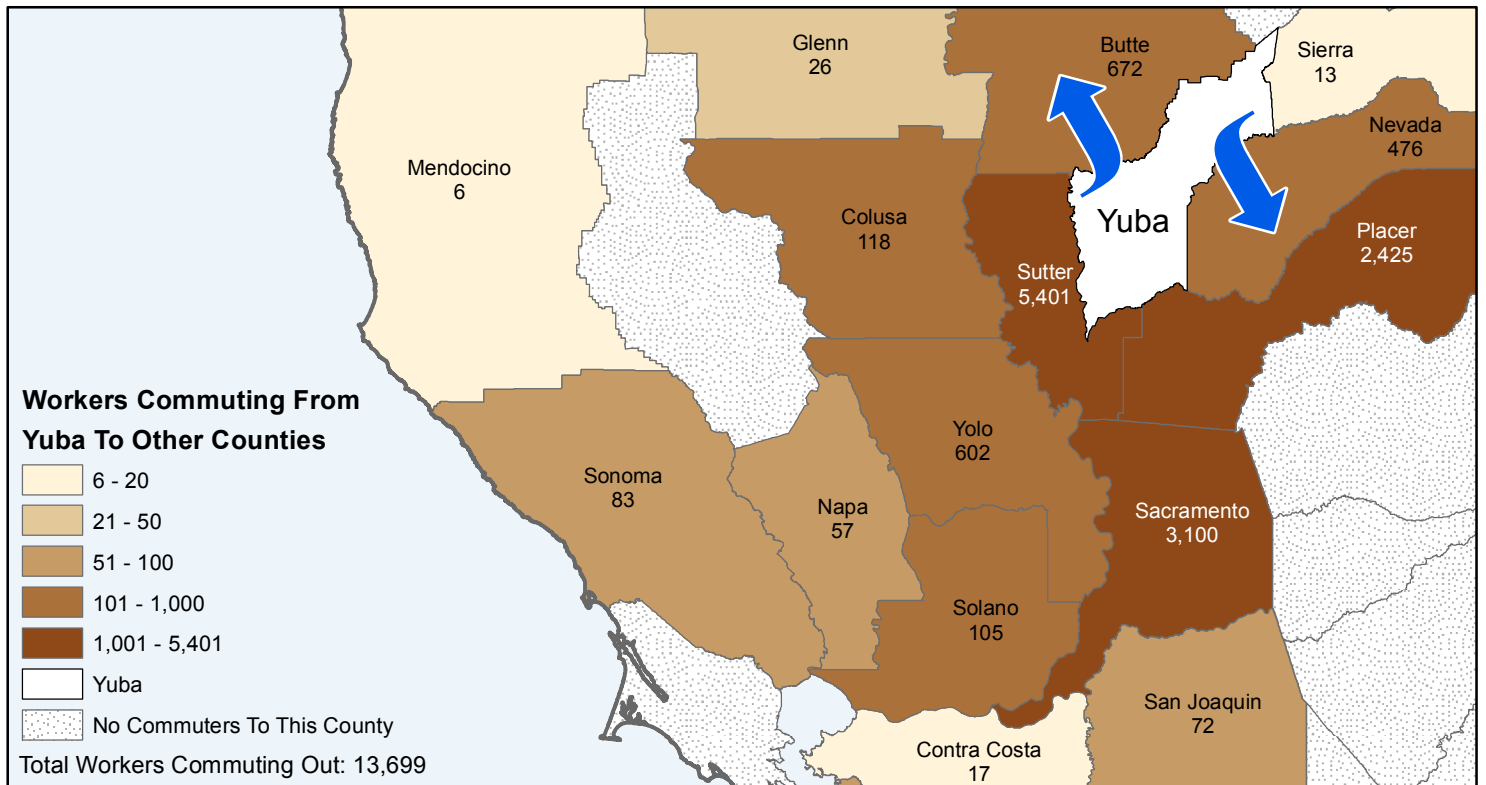

Yuba

County to County Commuting Estimates

Total Workers That Live And Work in Yuba: 13,032

Data Source:
 Special Report of 2006 to 2010 County-to-County Commuting Flows,
 American Community Survey, U.S. Census Bureau,
 report released January 2013