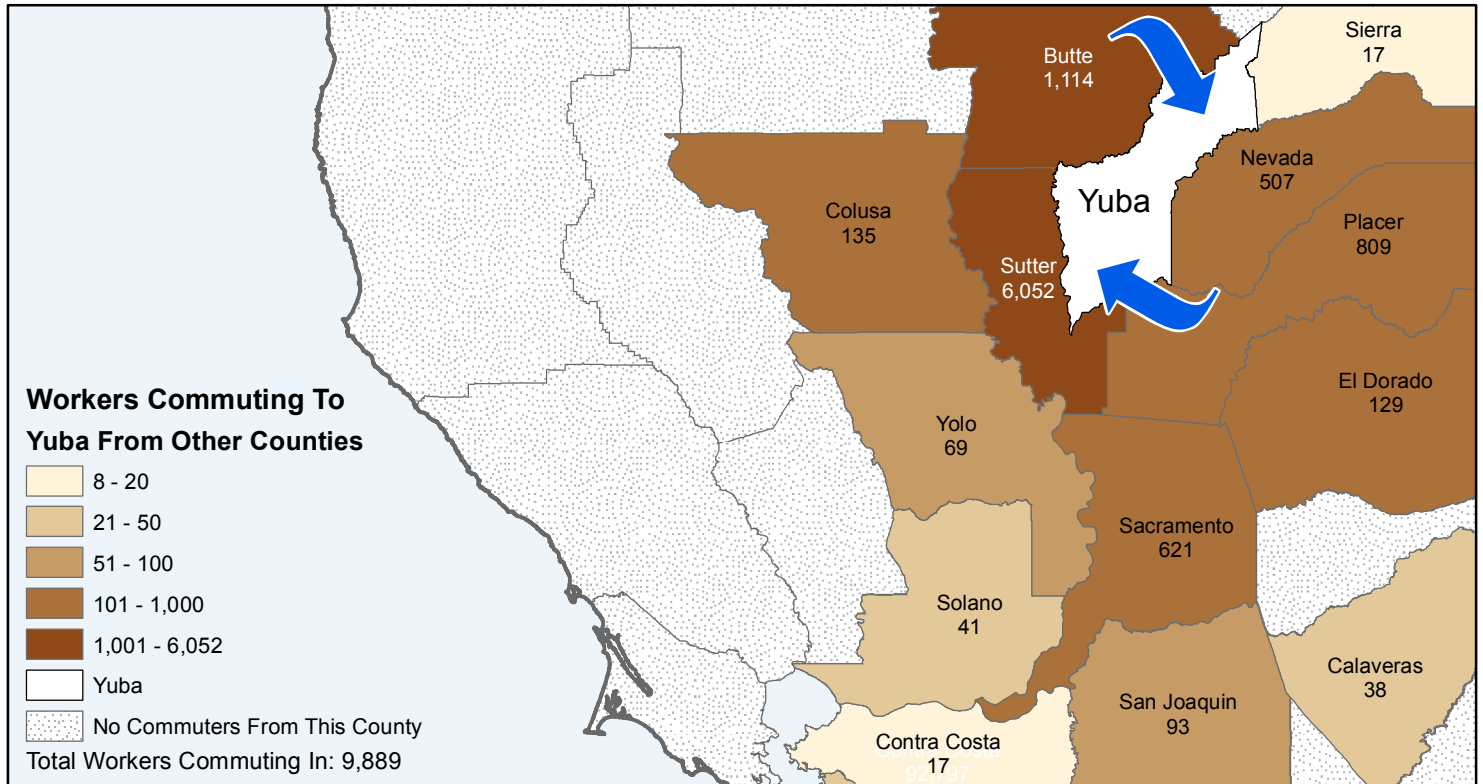

Yuba

County to County Commuting Estimates

Total Workers That Live And Work in Yuba: 13,032

Data Source:
 Special Report of 2006 to 2010 County-to-County Commuting Flows,
 American Community Survey, U.S. Census Bureau,
 report released January 2013