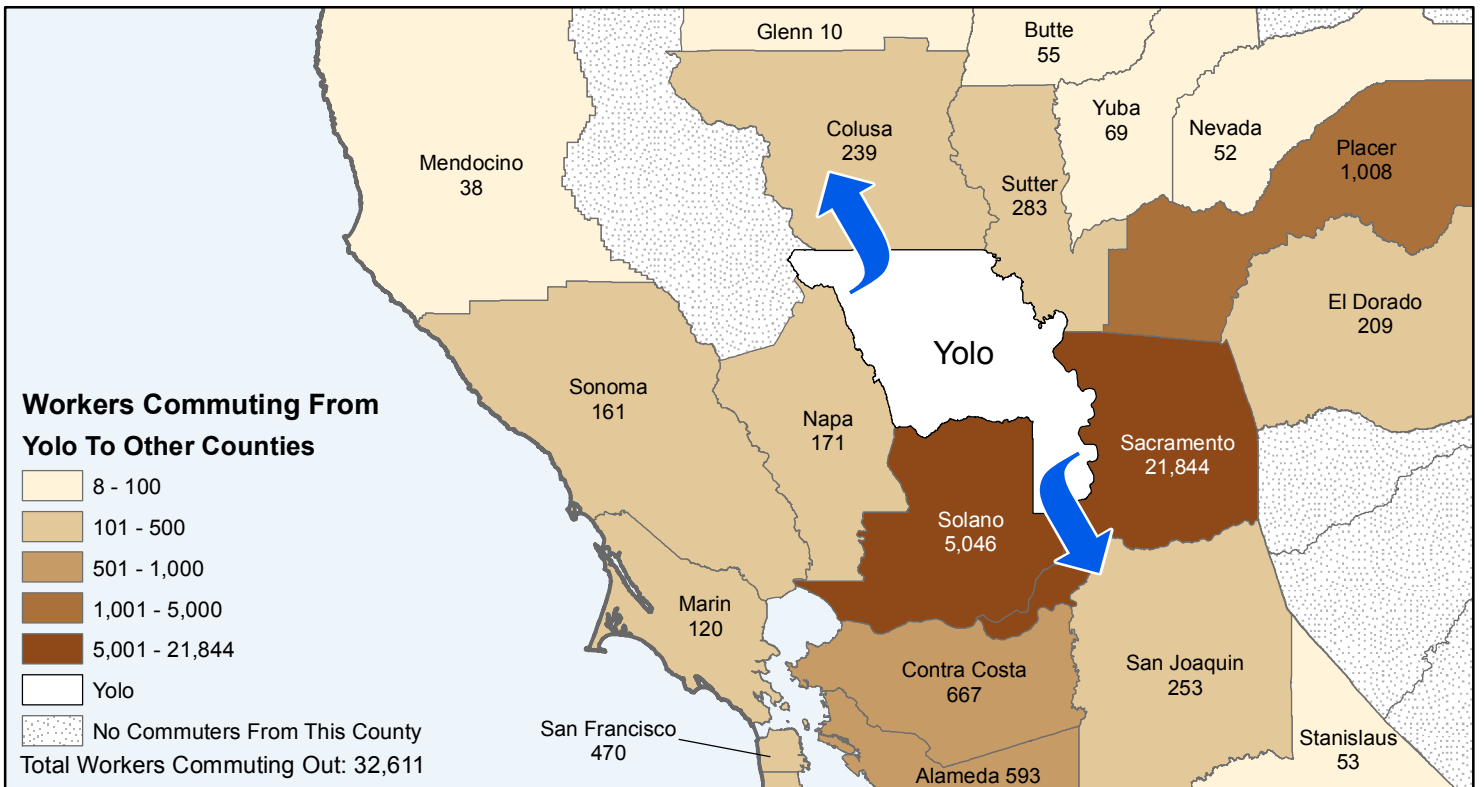

Yolo

County to County Commuting Estimates

Total Workers That Live And Work in Yolo: 54,467

Data Source:
 Special Report of 2006 to 2010 County-to-County Commuting Flows,
 American Community Survey, U.S. Census Bureau,
 report released January 2013

Cartography by:
 Labor Market Information Division
 California Employment Development Department
 October 2015