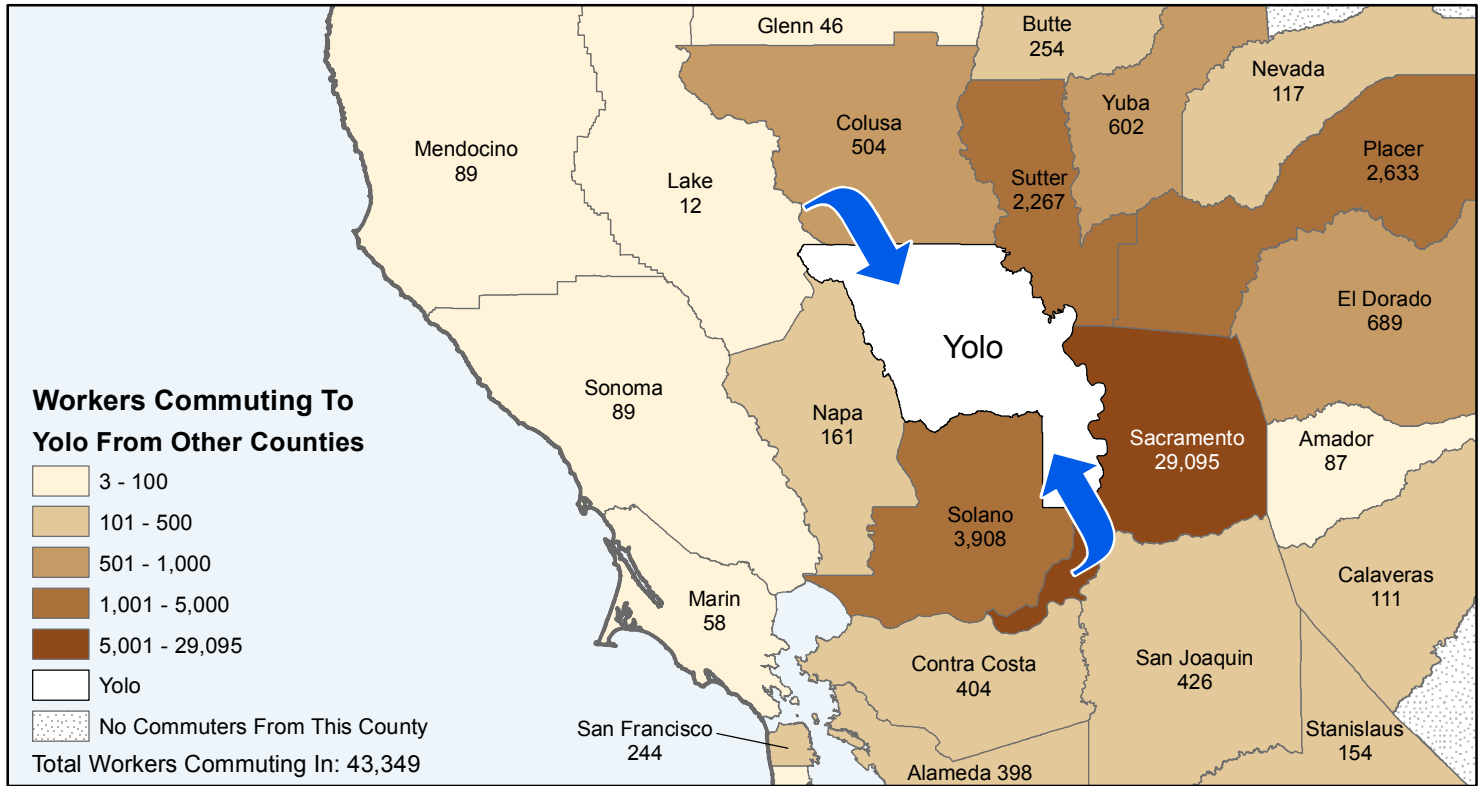

Yolo

County to County Commuting Estimates

Total Workers That Live And Work in Yolo: 54,467

Data Source:
 Special Report of 2006 to 2010 County-to-County Commuting Flows,
 American Community Survey, U.S. Census Bureau,
 report released January 2013

Cartography by:
 Labor Market Information Division
 California Employment Development Department
 October 2015