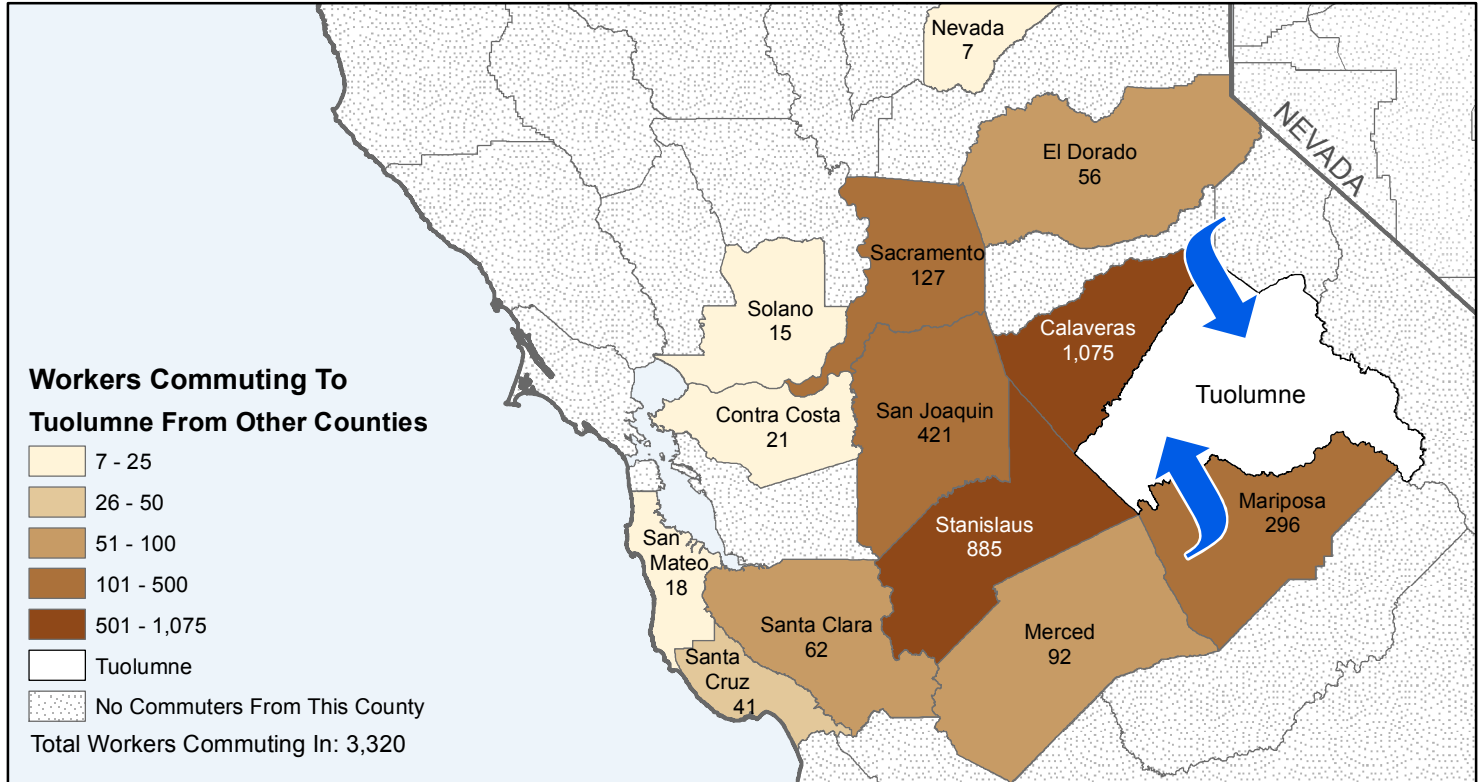

# Tuolumne

## County to County Commuting Estimates

**Total Workers That Live And Work in Tuolumne: 17,195**

Data Source:  
 Special Report of 2006 to 2010 County-to-County Commuting Flows,  
 American Community Survey, U.S. Census Bureau,  
 report released January 2013