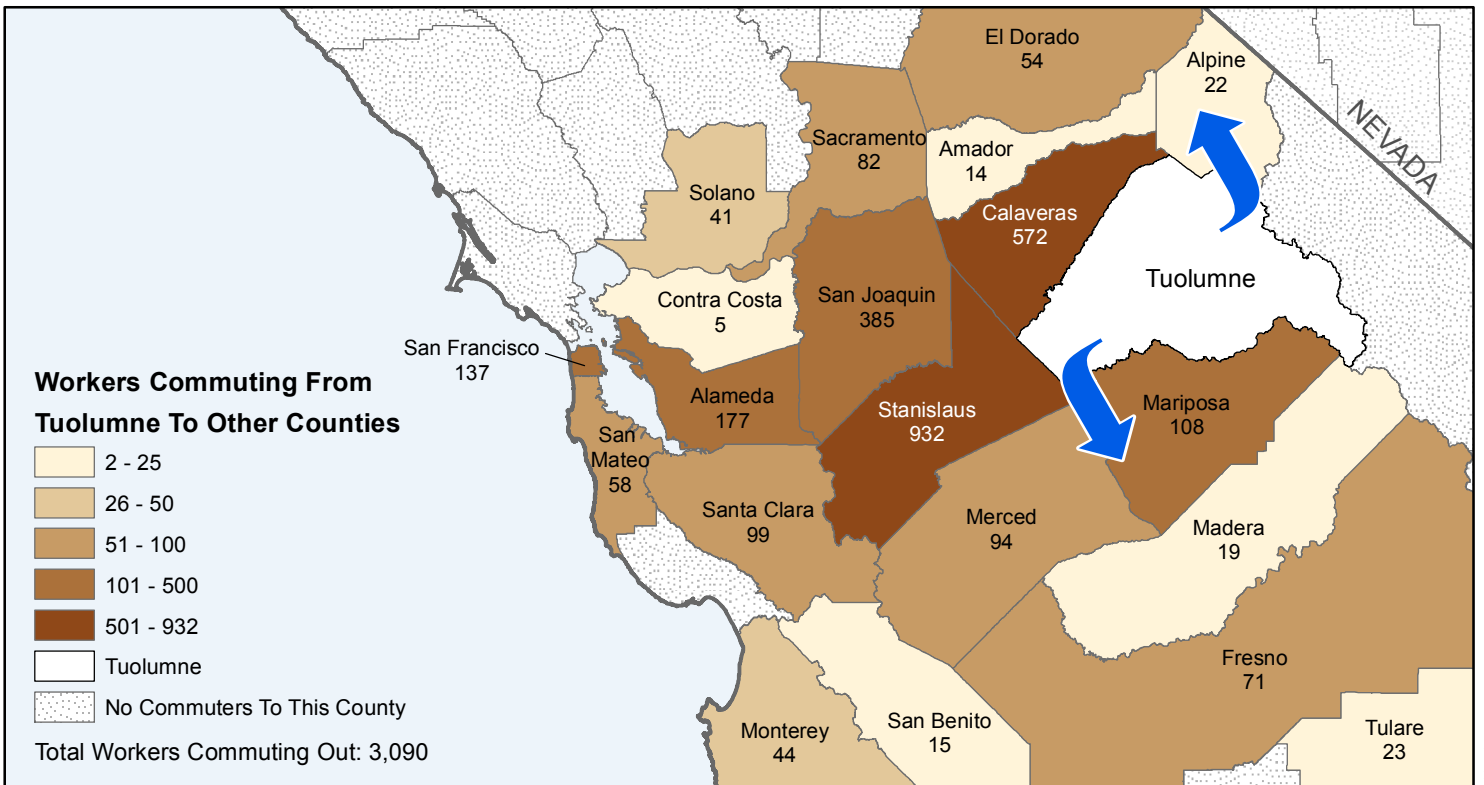

# Tuolumne

## County to County Commuting Estimates

**Total Workers That Live And Work in Tuolumne: 17,195**

Data Source:  
 Special Report of 2006 to 2010 County-to-County Commuting Flows,  
 American Community Survey, U.S. Census Bureau,  
 report released January 2013