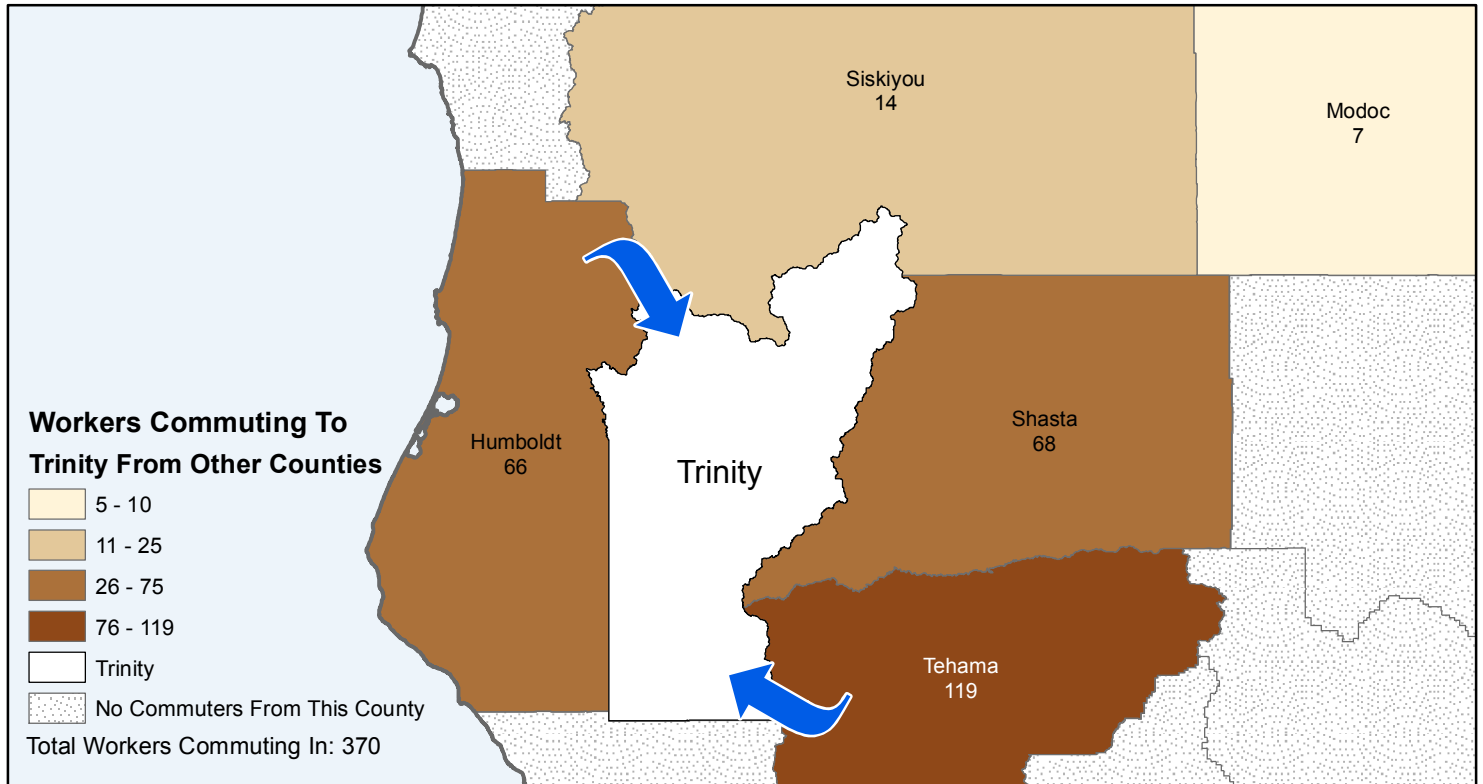

Trinity

County to County Commuting Estimates

Total Workers That Live And Work in Trinity: 4,416

Data Source:
 Special Report of 2006 to 2010 County-to-County Commuting Flows,
 American Community Survey, U.S. Census Bureau,
 report released January 2013