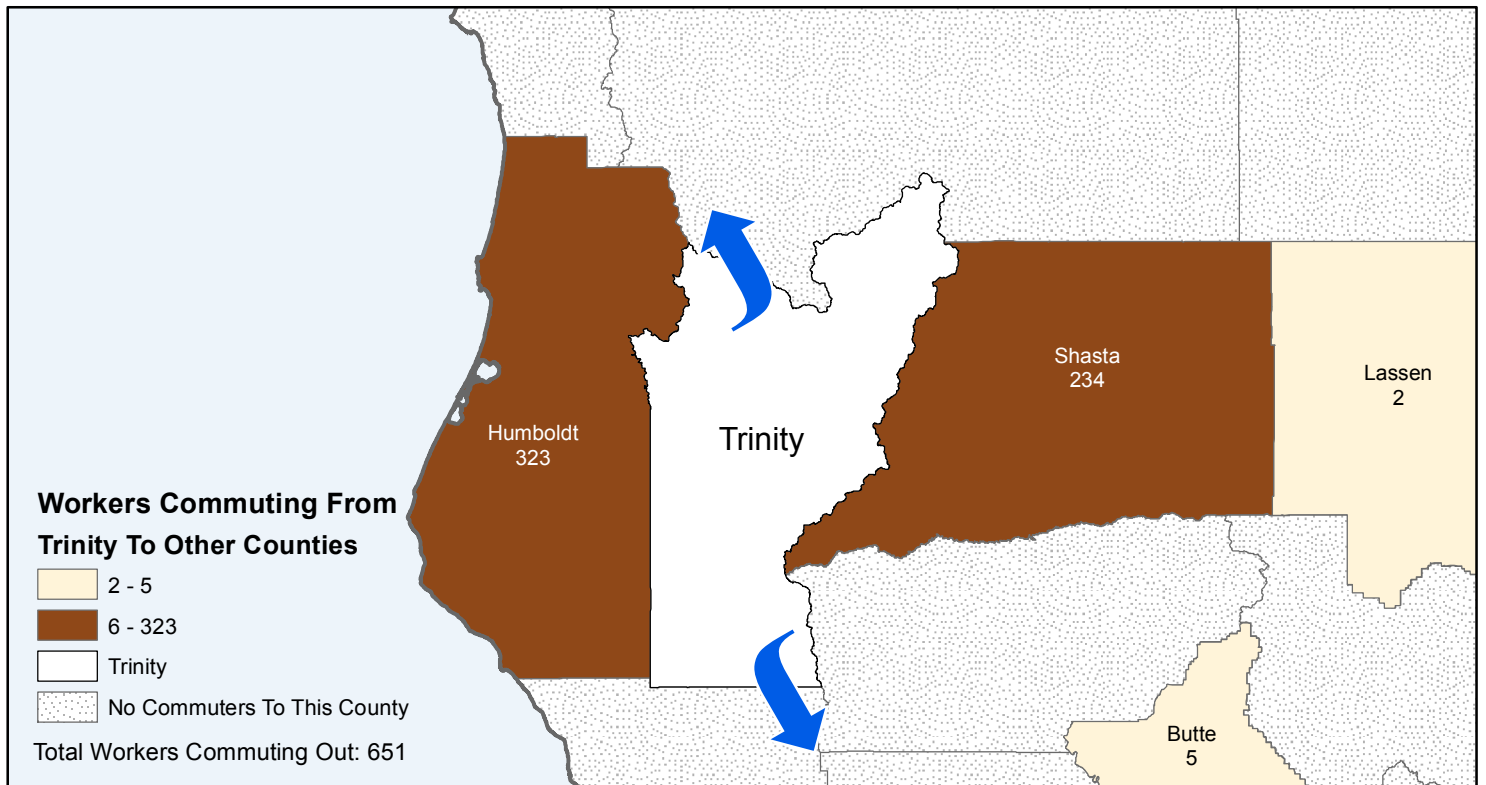

Trinity

County to County Commuting Estimates

Total Workers That Live And Work in Trinity: 4,416

Data Source:
 Special Report of 2006 to 2010 County-to-County Commuting Flows,
 American Community Survey, U.S. Census Bureau,
 report released January 2013