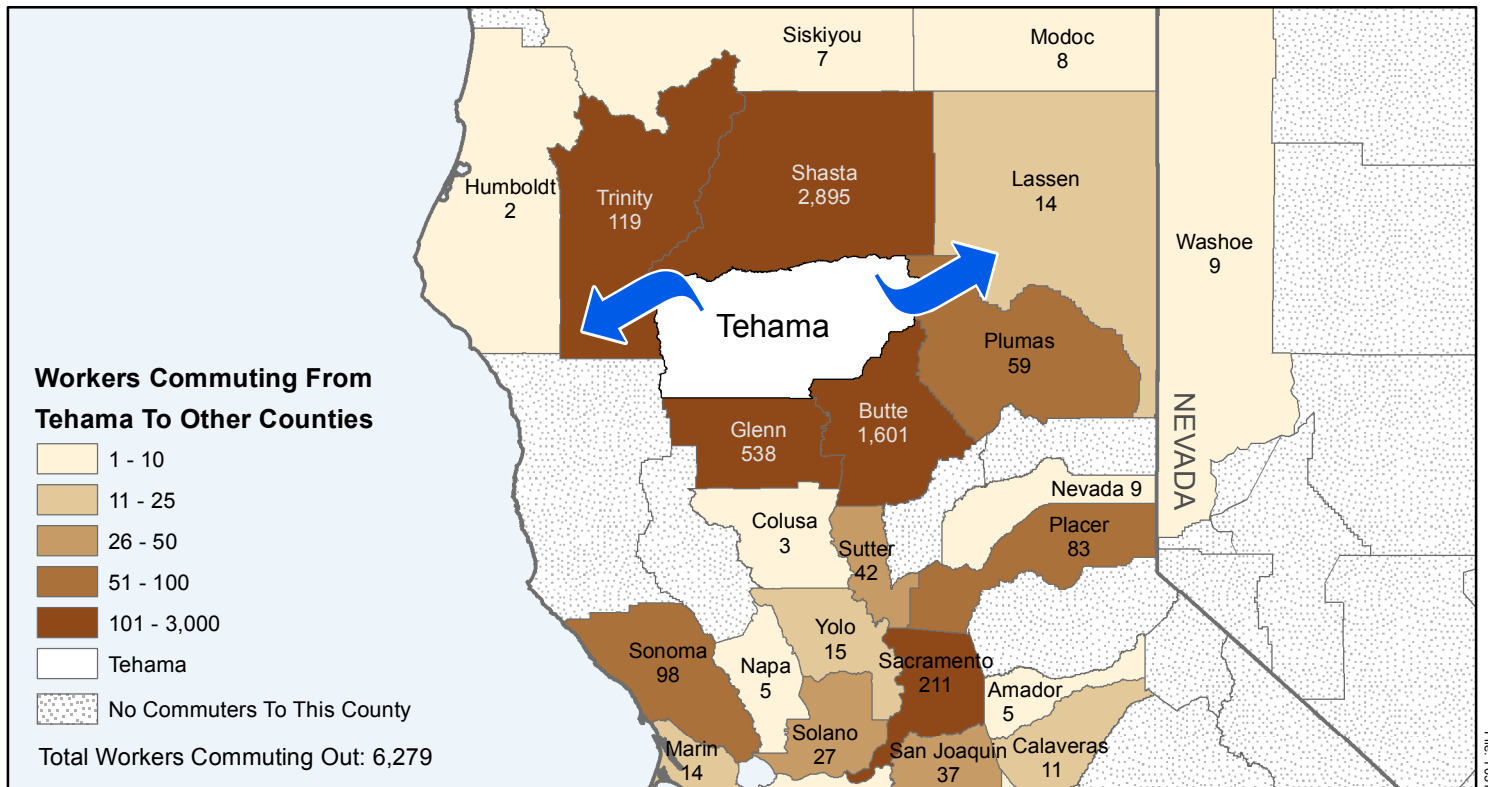

Tehama

County to County Commuting Estimates

Total Workers That Live And Work in Tehama: 16,194

Data Source:
 Special Report of 2006 to 2010 County-to-County Commuting Flows,
 American Community Survey, U.S. Census Bureau,
 report released January 2013

Cartography by:
 Labor Market Information Division
 California Employment Development Department
 September 2015