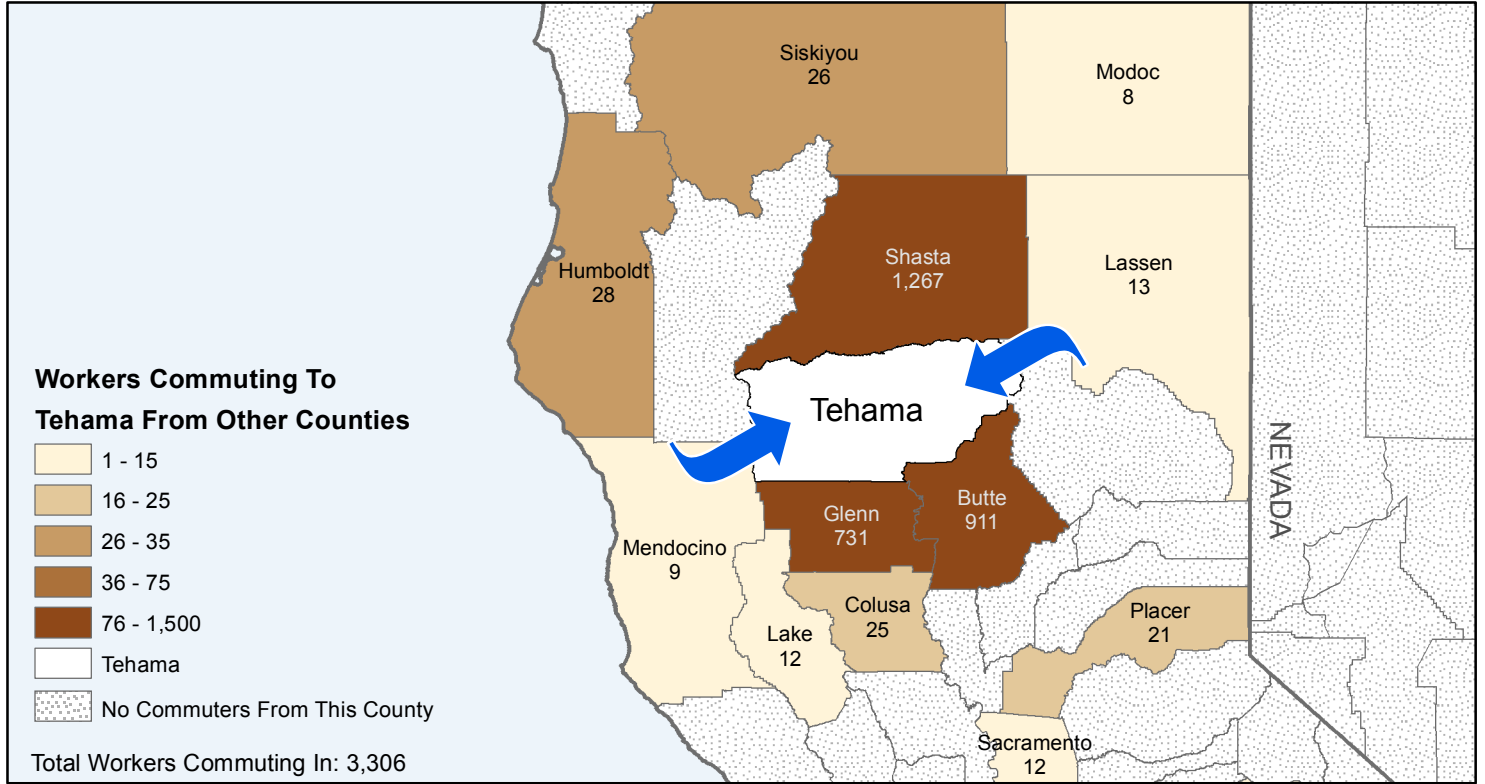

Tehama

County to County Commuting Estimates

Total Workers That Live And Work in Tehama: 16,194

Data Source:
 Special Report of 2006 to 2010 County-to-County Commuting Flows,
 American Community Survey, U.S. Census Bureau,
 report released January 2013

Cartography by:
 Labor Market Information Division
 California Employment Development Department
 September 2015