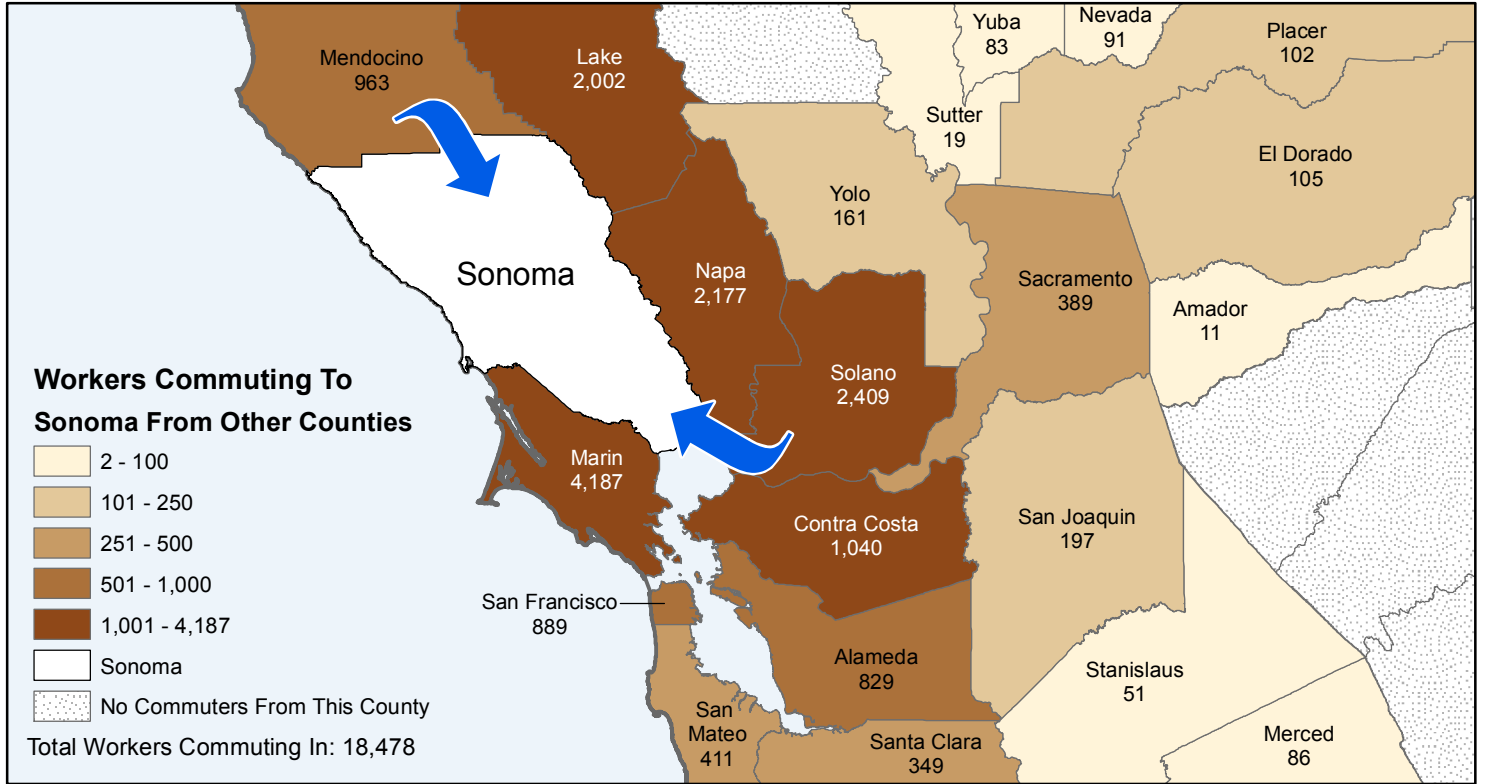

Sonoma

County to County Commuting Estimates

Total Workers That Live And Work in Sonoma: 188,435

Data Source:
 Special Report of 2006 to 2010 County-to-County Commuting Flows,
 American Community Survey, U.S. Census Bureau,
 report released January 2013