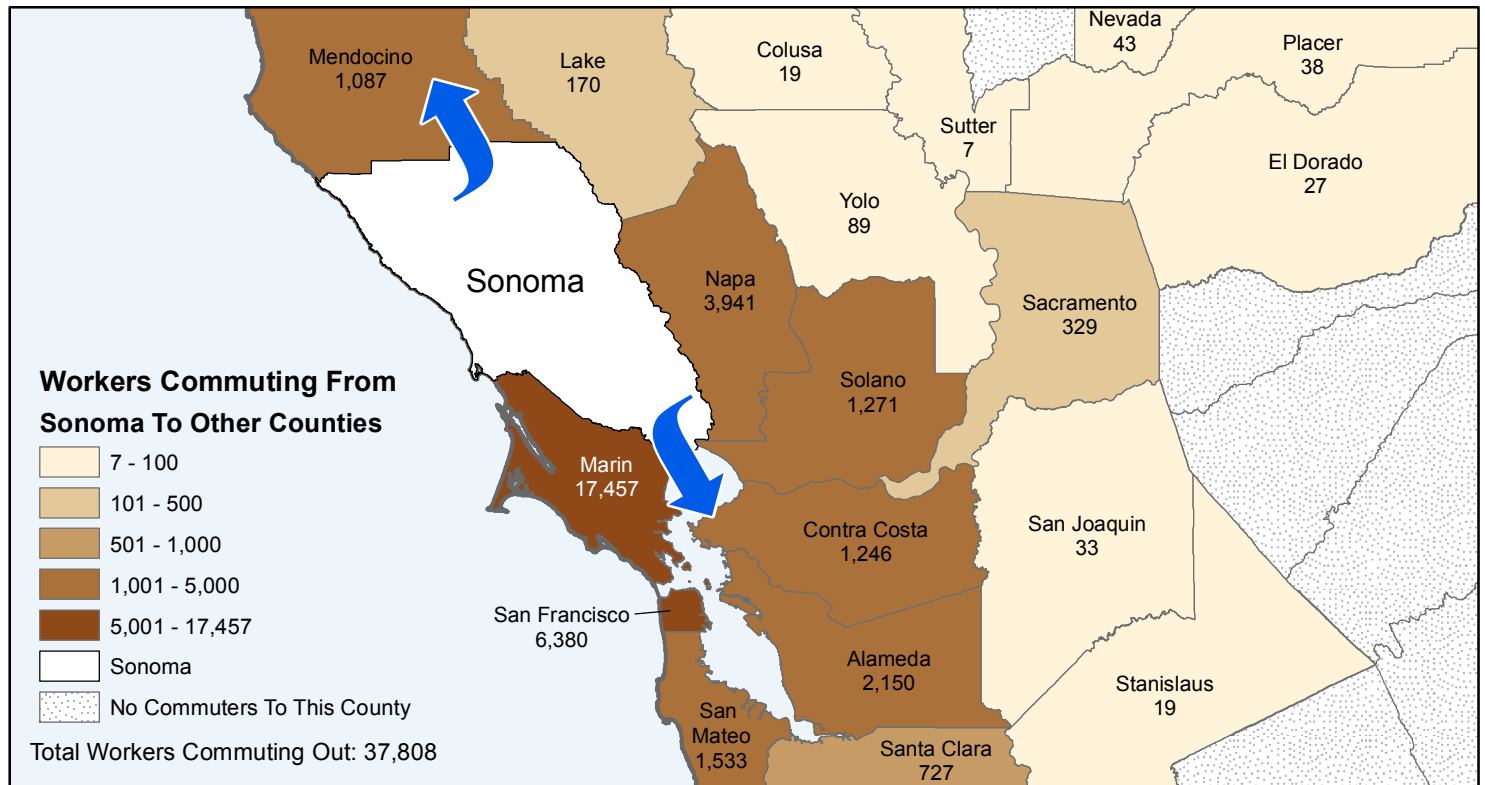

Sonoma

County to County Commuting Estimates

Total Workers That Live And Work in Sonoma: 188,435

Data Source:
 Special Report of 2006 to 2010 County-to-County Commuting Flows,
 American Community Survey, U.S. Census Bureau,
 report released January 2013