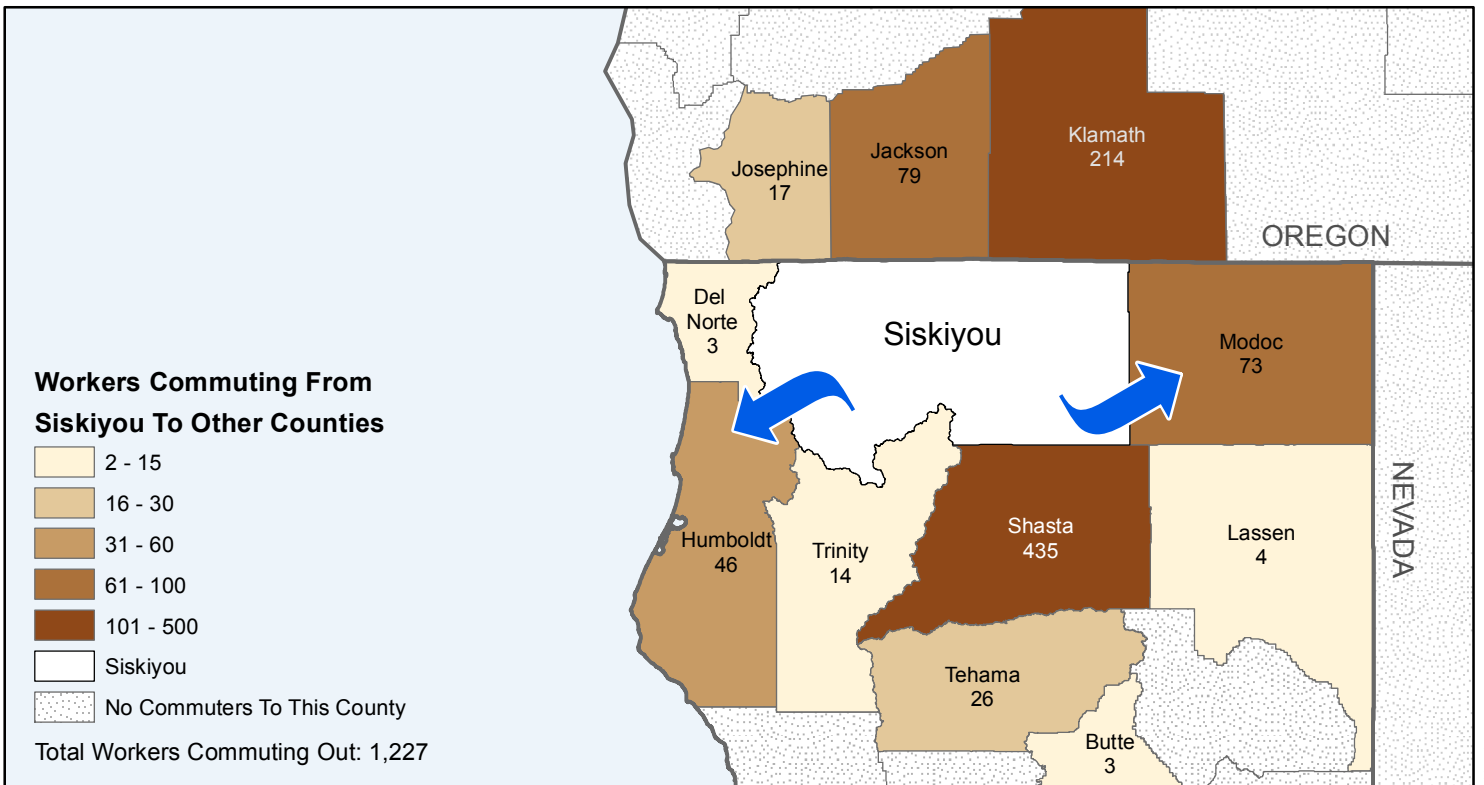

Siskiyou

County to County Commuting Estimates

Total Workers That Live And Work in Siskiyou: 15,419

Data Source:
 Special Report of 2006 to 2010 County-to-County Commuting Flows,
 American Community Survey, U.S. Census Bureau,
 report released January 2013