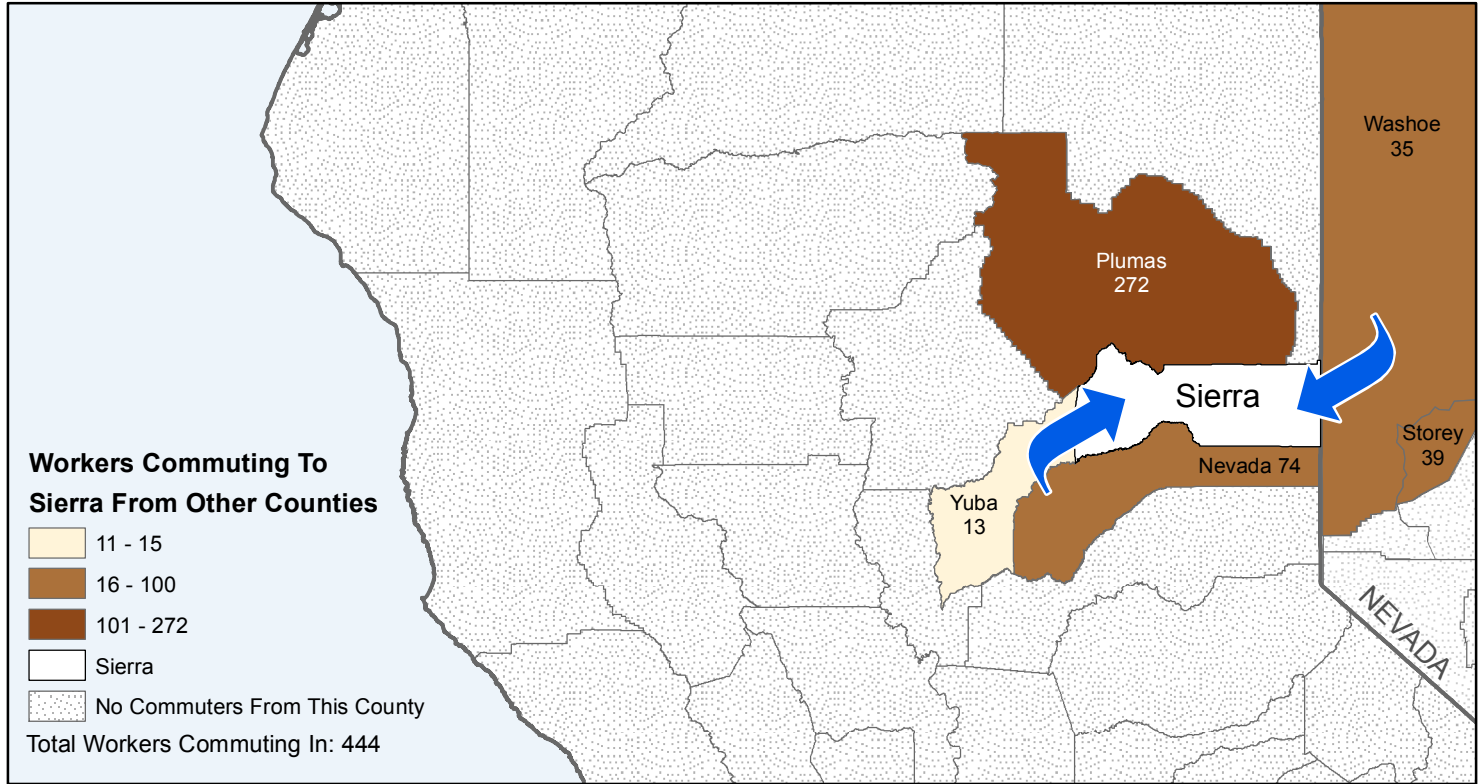

Sierra

County to County Commuting Estimates

Total Workers That Live And Work in Sierra: 961

Data Source:
 Special Report of 2006 to 2010 County-to-County Commuting Flows,
 American Community Survey, U.S. Census Bureau,
 report released January 2013