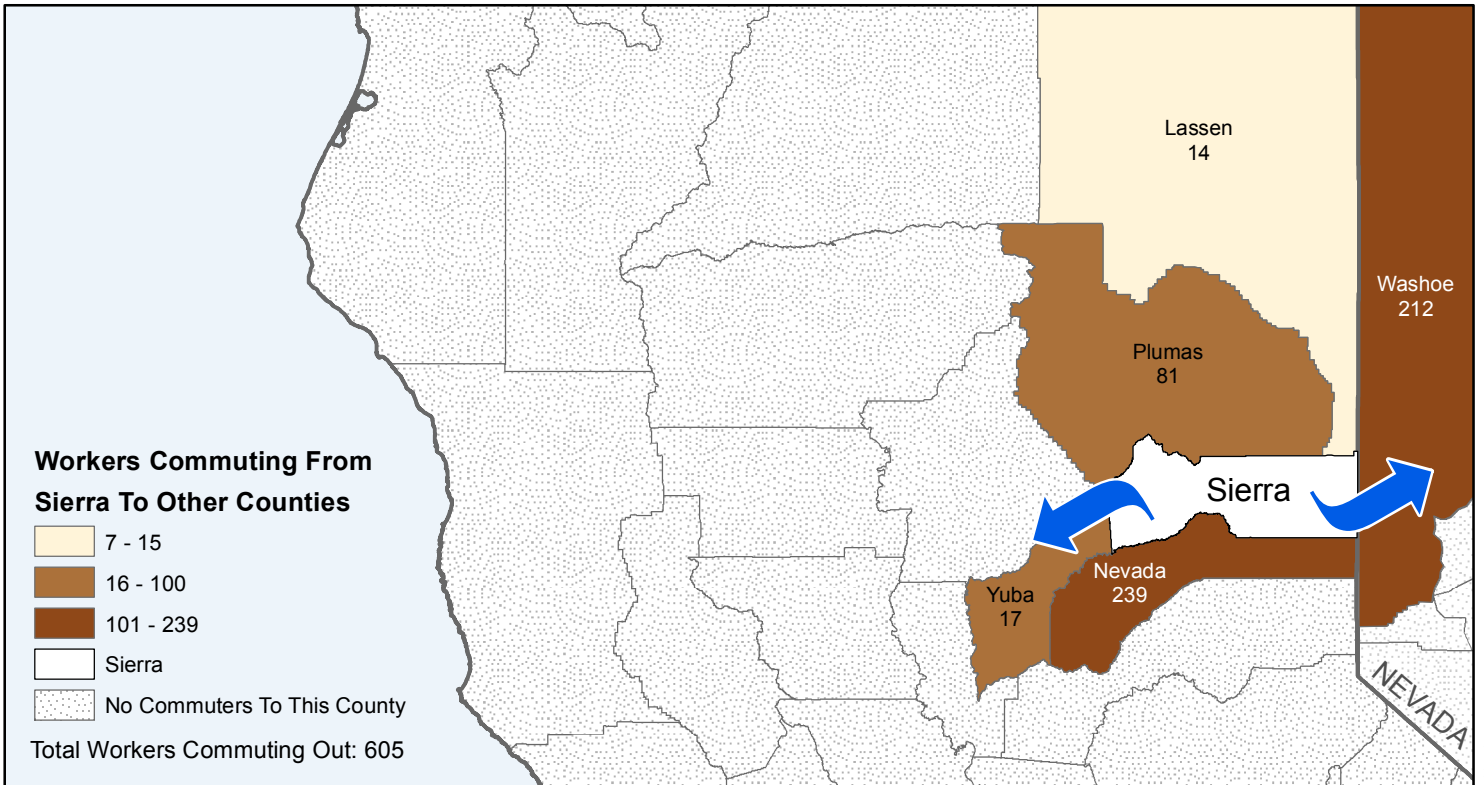

Sierra

County to County Commuting Estimates

Total Workers That Live And Work in Sierra: 961

Data Source:
 Special Report of 2006 to 2010 County-to-County Commuting Flows,
 American Community Survey, U.S. Census Bureau,
 report released January 2013