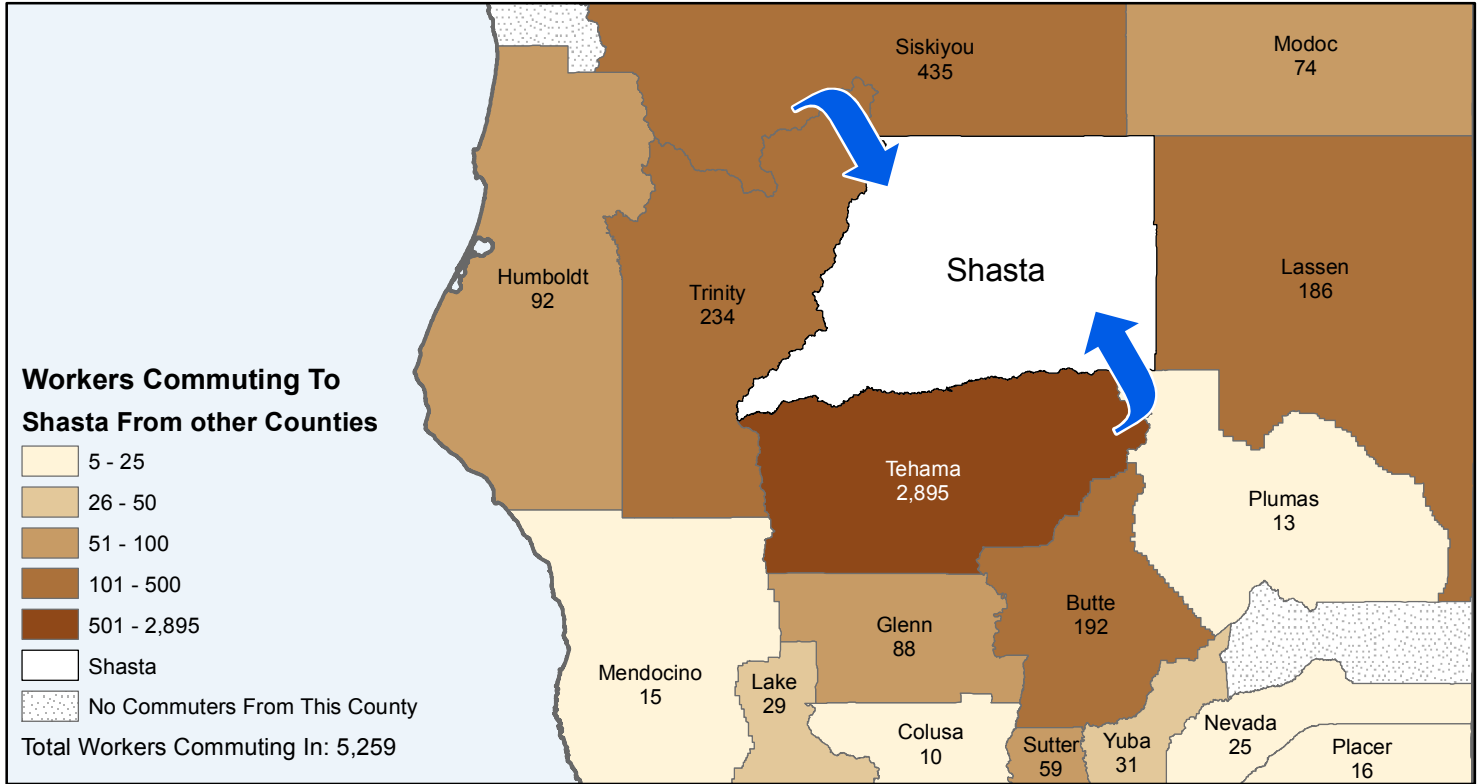

Shasta

County to County Commuting Estimates

Total Workers That Live And Work in Shasta: 64,248

Data Source:
 Special Report of 2006 to 2010 County-to-County Commuting Flows,
 American Community Survey, U.S. Census Bureau,
 report released January 2013