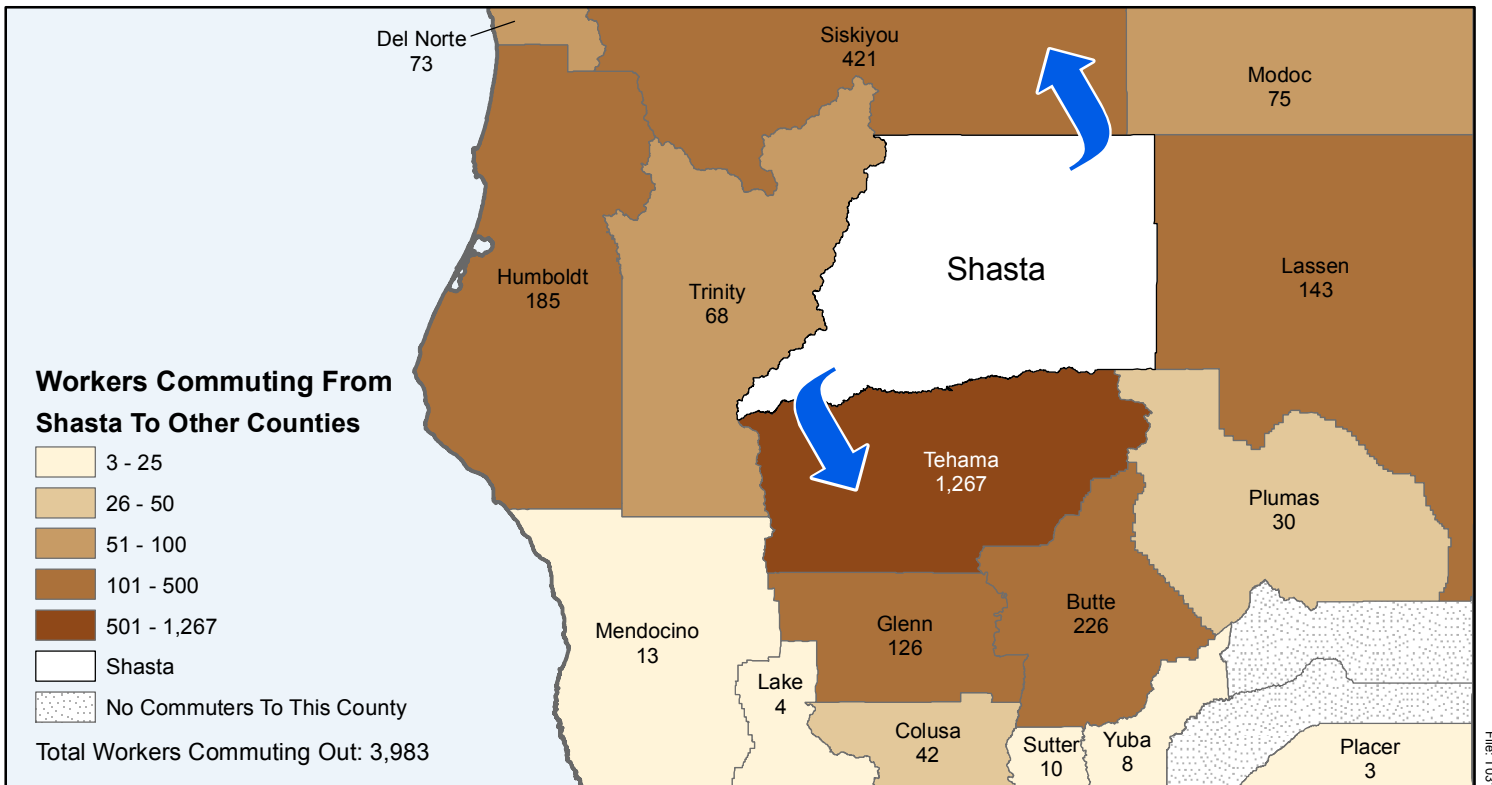

Shasta

County to County Commuting Estimates

Total Workers That Live And Work in Shasta: 64,248

Data Source:
 Special Report of 2006 to 2010 County-to-County Commuting Flows,
 American Community Survey, U.S. Census Bureau,
 report released January 2013