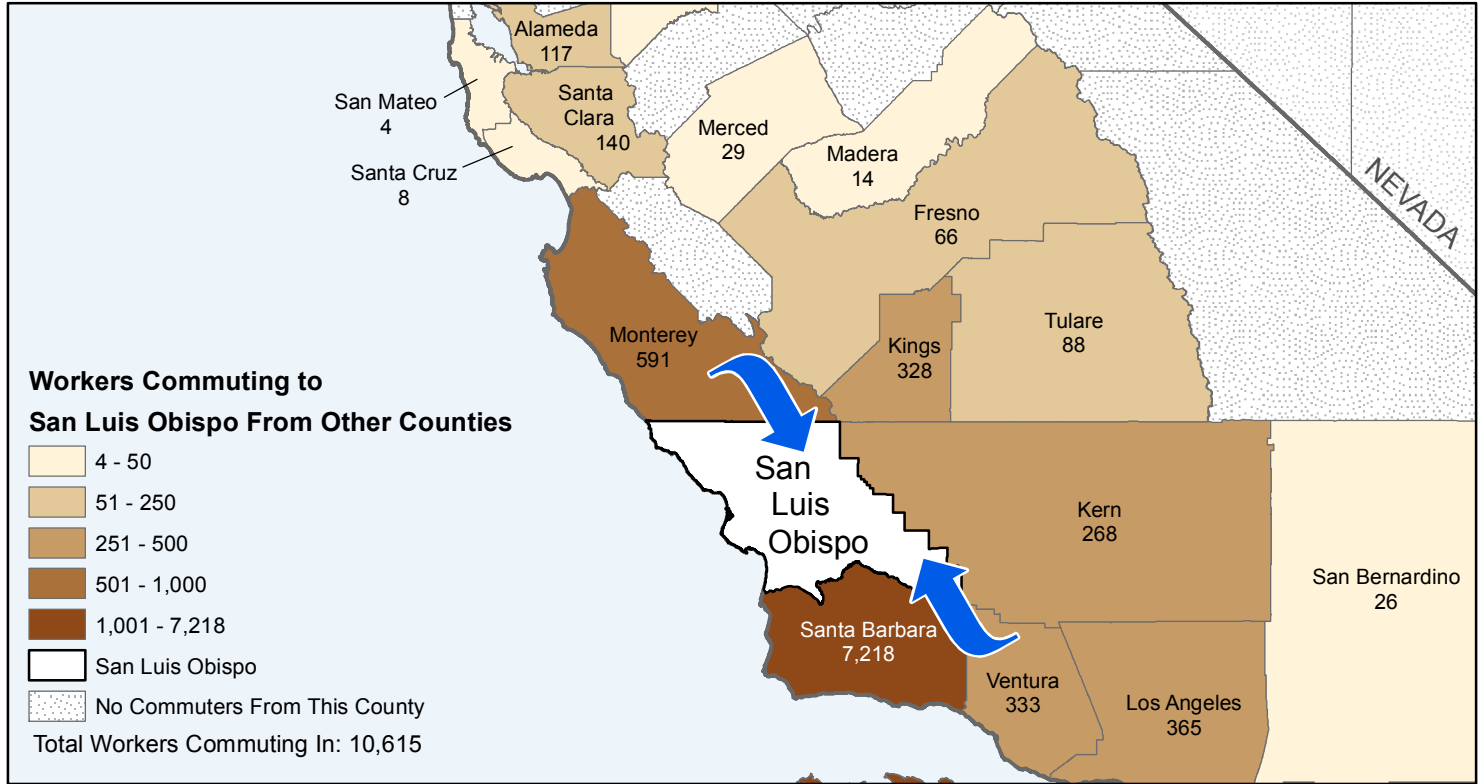

San Luis Obispo County to County Commuting Estimates

Total Workers That Live And Work in San Luis Obispo: 105,049

Data Source:
Special Report of 2006 to 2010 County-to-County Commuting Flows,
American Community Survey, U.S. Census Bureau,
report released January 2013

Cartography by:
Labor Market Information Division
California Employment Development Department
April 2015