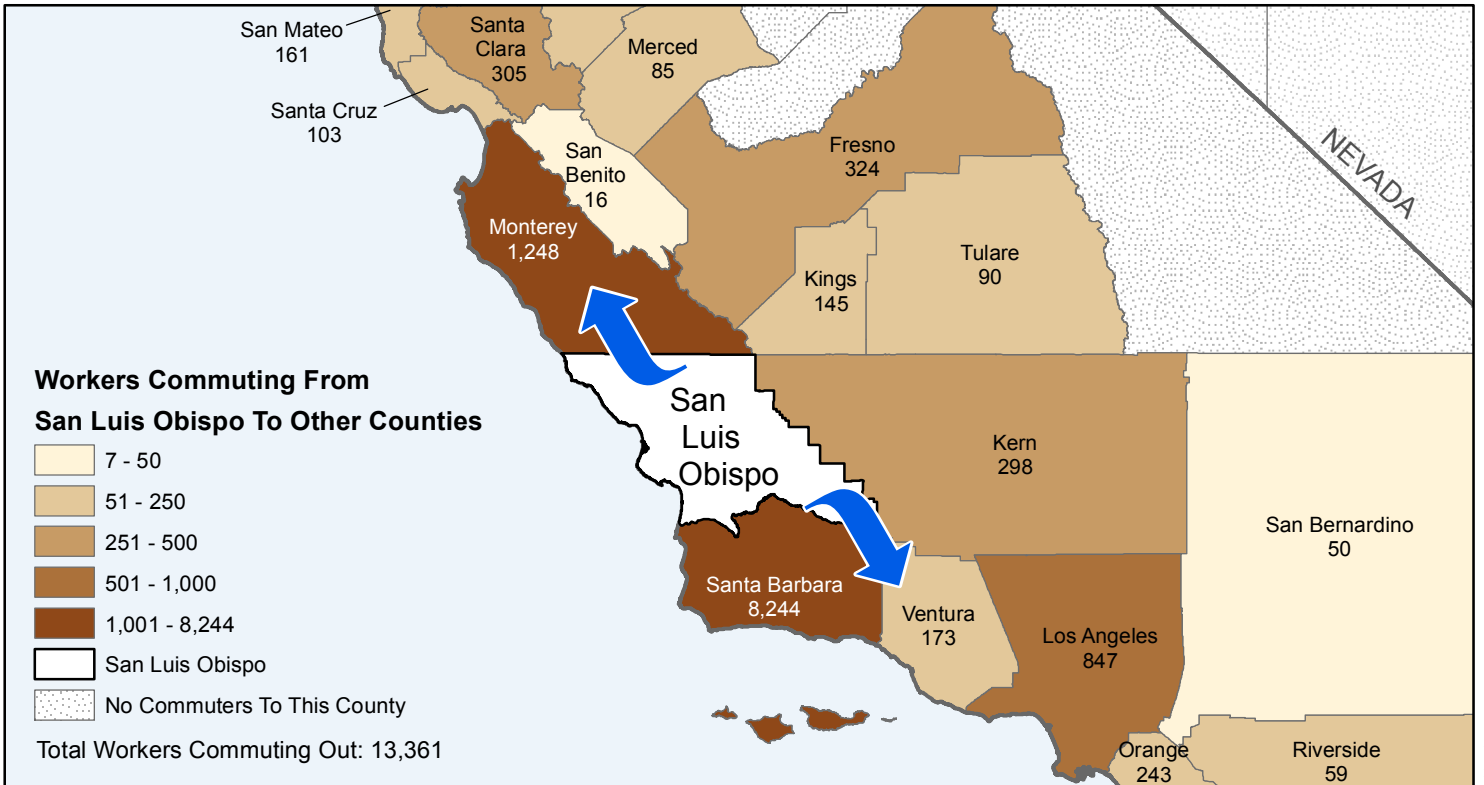

San Luis Obispo County to County Commuting Estimates

Total Workers That Live And Work in San Luis Obispo: 105,049

Data Source:
Special Report of 2006 to 2010 County-to-County Commuting Flows,
American Community Survey, U.S. Census Bureau,
report released January 2013

Cartography by:
Labor Market Information Division
California Employment Development Department
April 2015