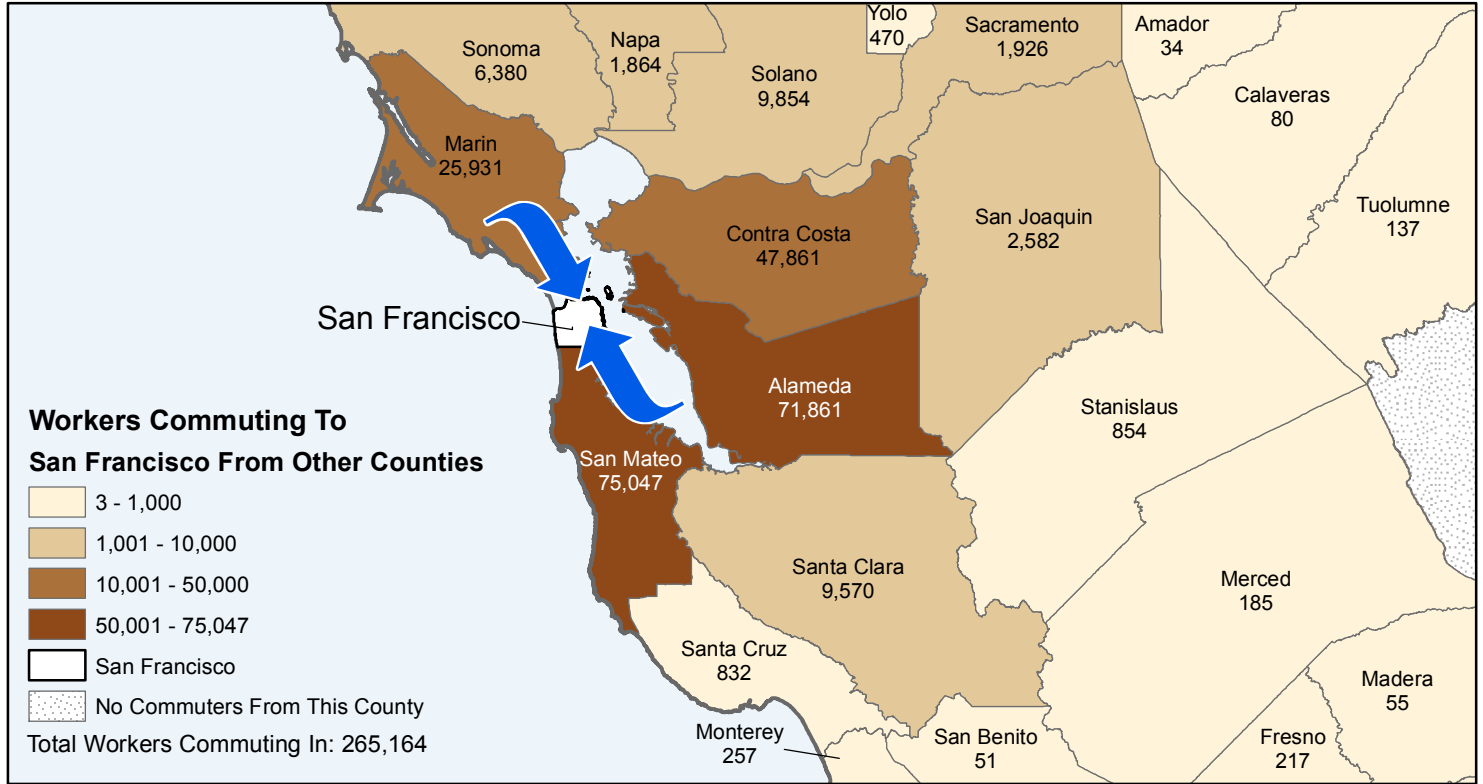

# San Francisco

## County to County Commuting Estimates

Total Workers That Live And Work in San Francisco: 330,965

Data Source:  
 Special Report of 2006 to 2010 County-to-County Commuting Flows,  
 American Community Survey, U.S. Census Bureau,  
 report released January 2013