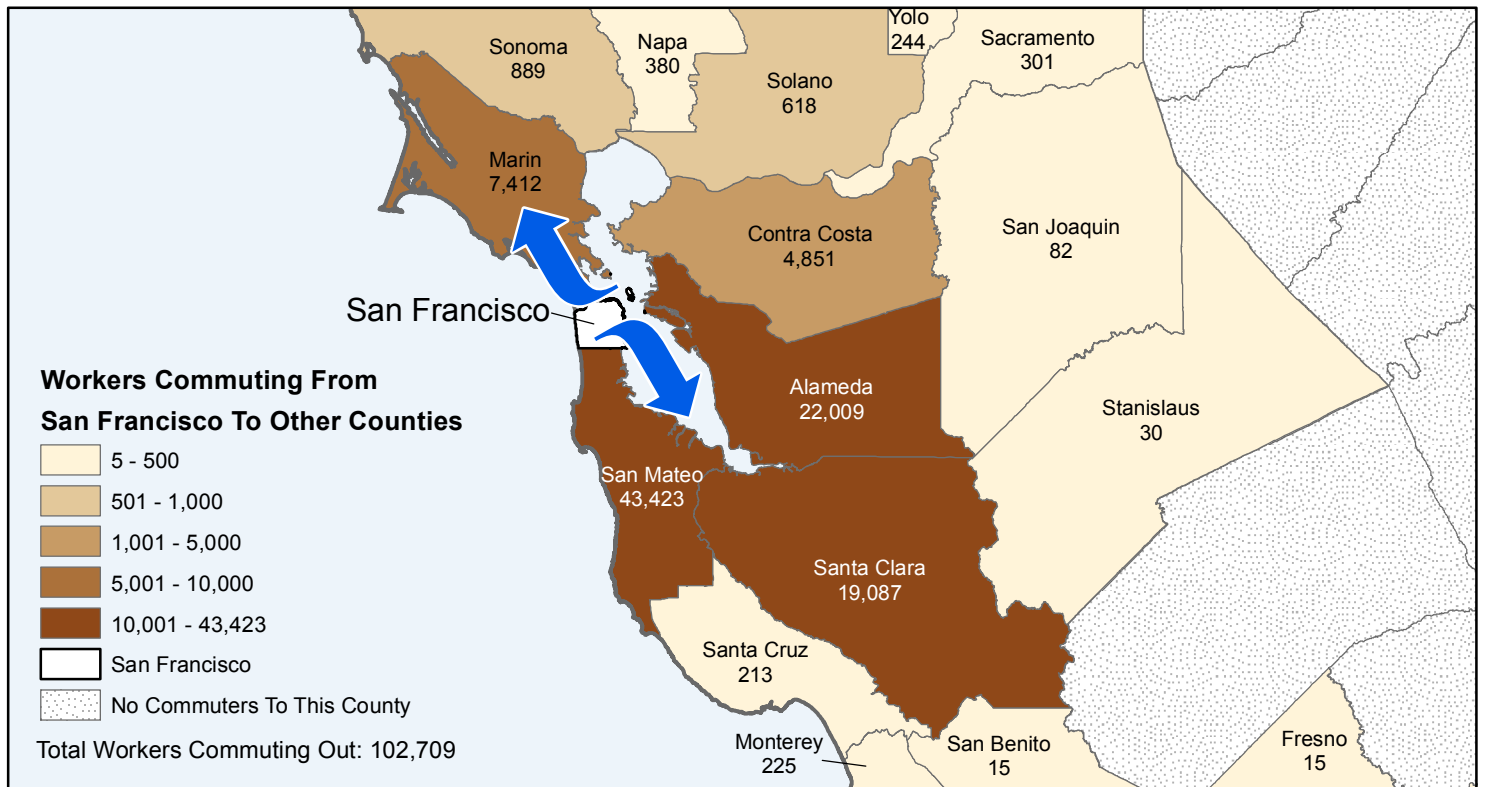

# San Francisco

## County to County Commuting Estimates

Total Workers That Live And Work in San Francisco: 330,965

Data Source:  
 Special Report of 2006 to 2010 County-to-County Commuting Flows,  
 American Community Survey, U.S. Census Bureau,  
 report released January 2013