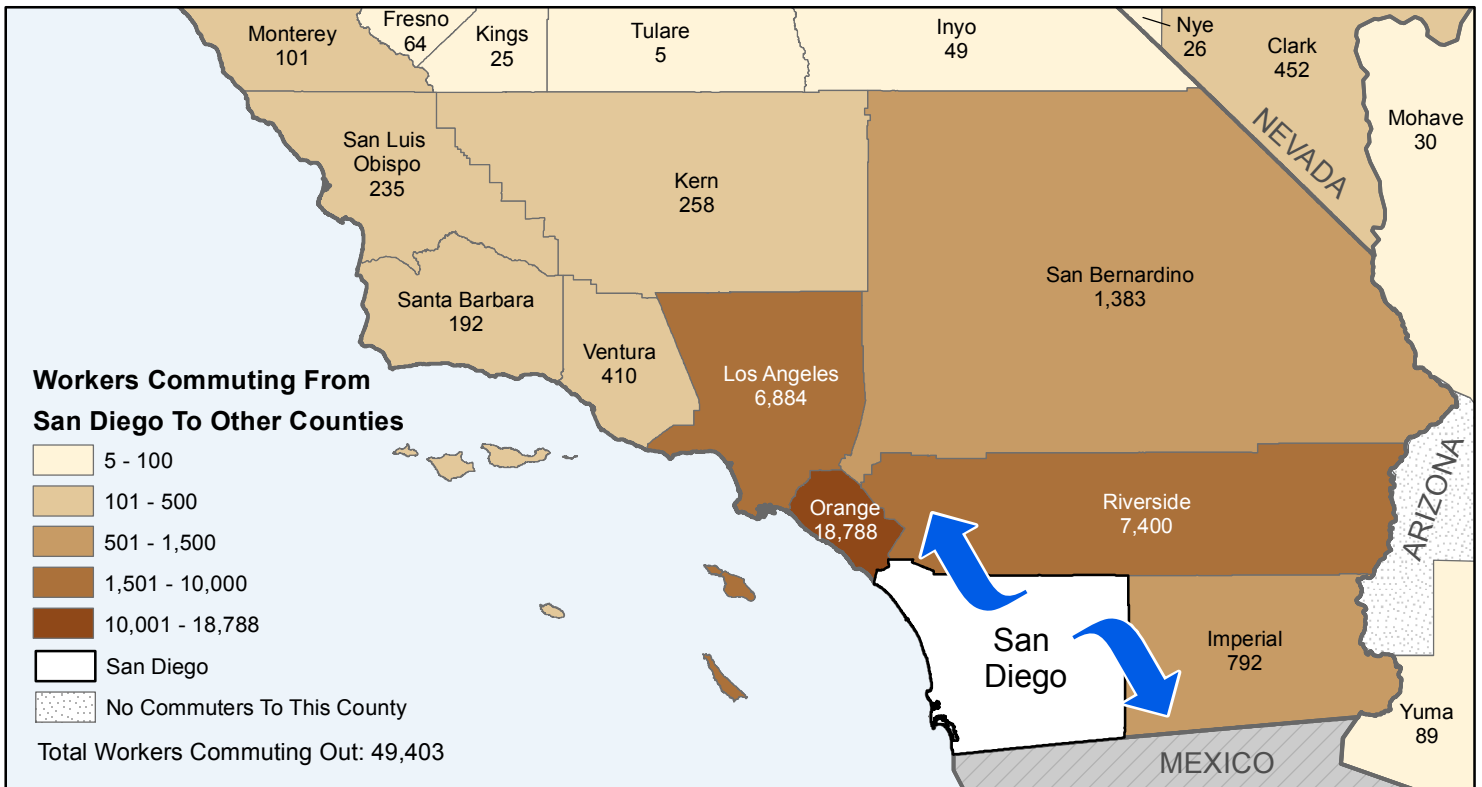

# San Diego

## County to County Commuting Estimates

Total Workers That Live And Work in San Diego: 1,371,498

Data Source:  
 Special Report of 2006 to 2010 County-to-County Commuting Flows,  
 American Community Survey, U.S. Census Bureau,  
 report released January 2013