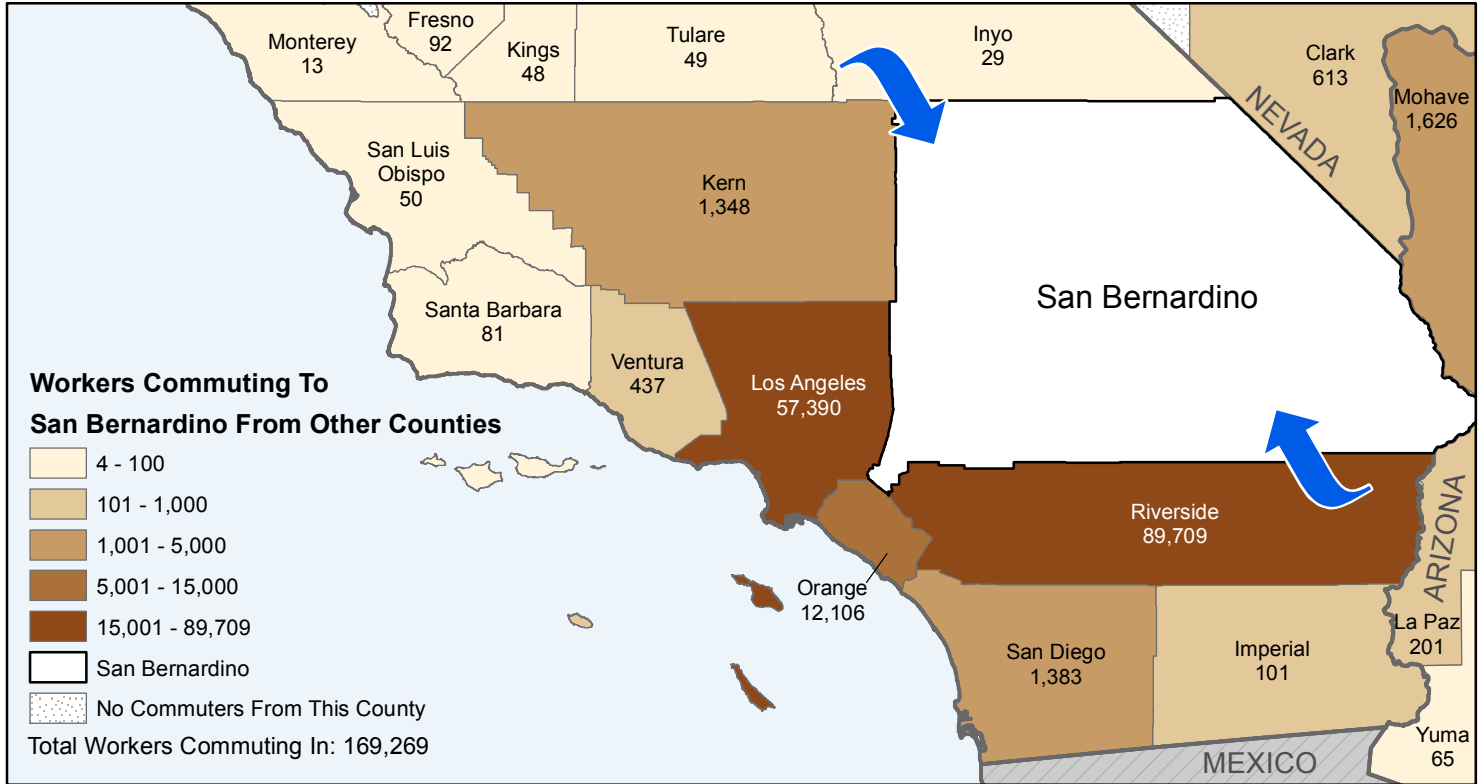

San Bernardino County to County Commuting Estimates

Total Workers That Live And Work in San Bernardino: 570,048

Data Source:
Special Report of 2006 to 2010 County-to-County Commuting Flows,
American Community Survey, U.S. Census Bureau,
report released January 2013