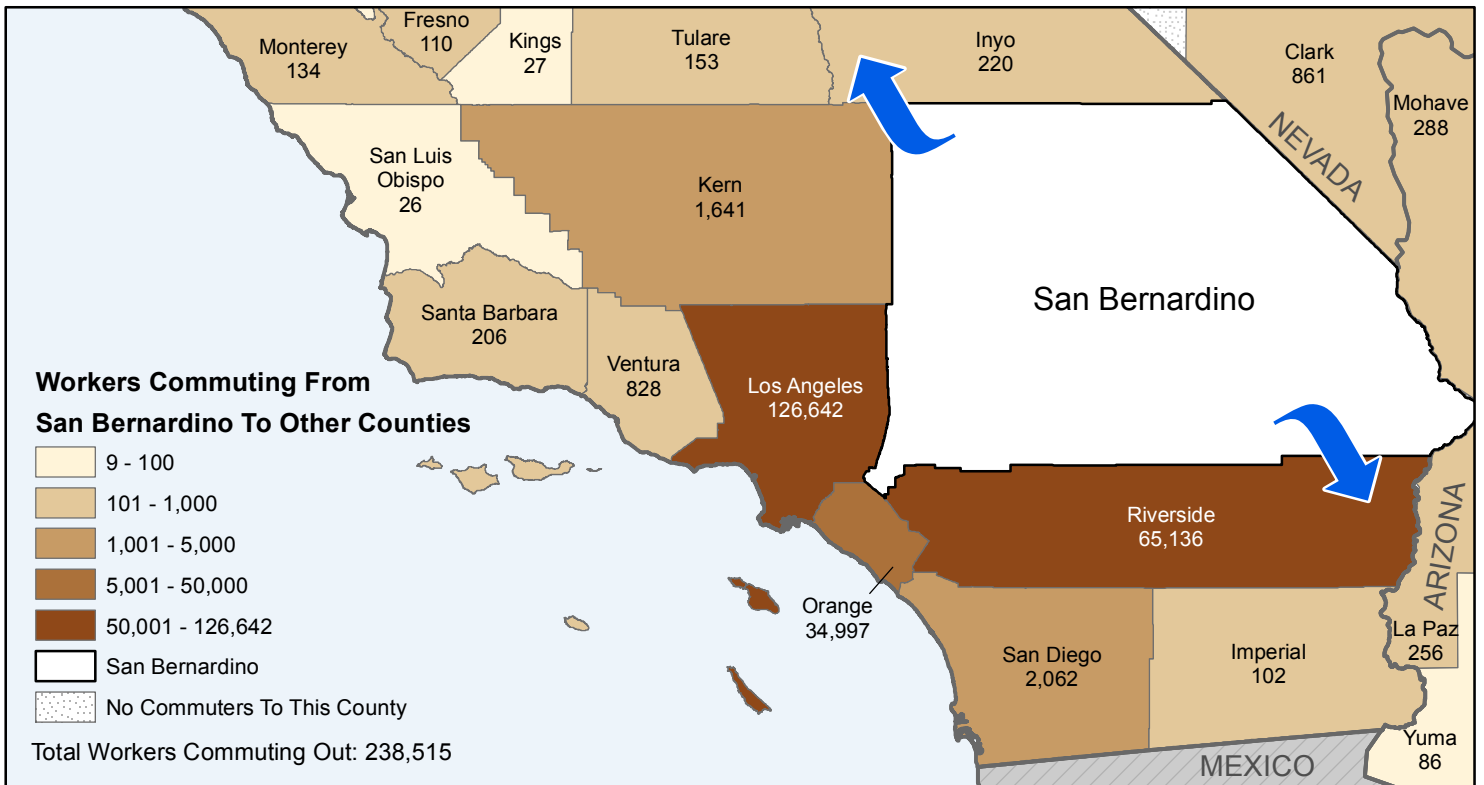

San Bernardino County to County Commuting Estimates

Total Workers That Live And Work in San Bernardino: 570,048

Data Source:
Special Report of 2006 to 2010 County-to-County Commuting Flows,
American Community Survey, U.S. Census Bureau,
report released January 2013