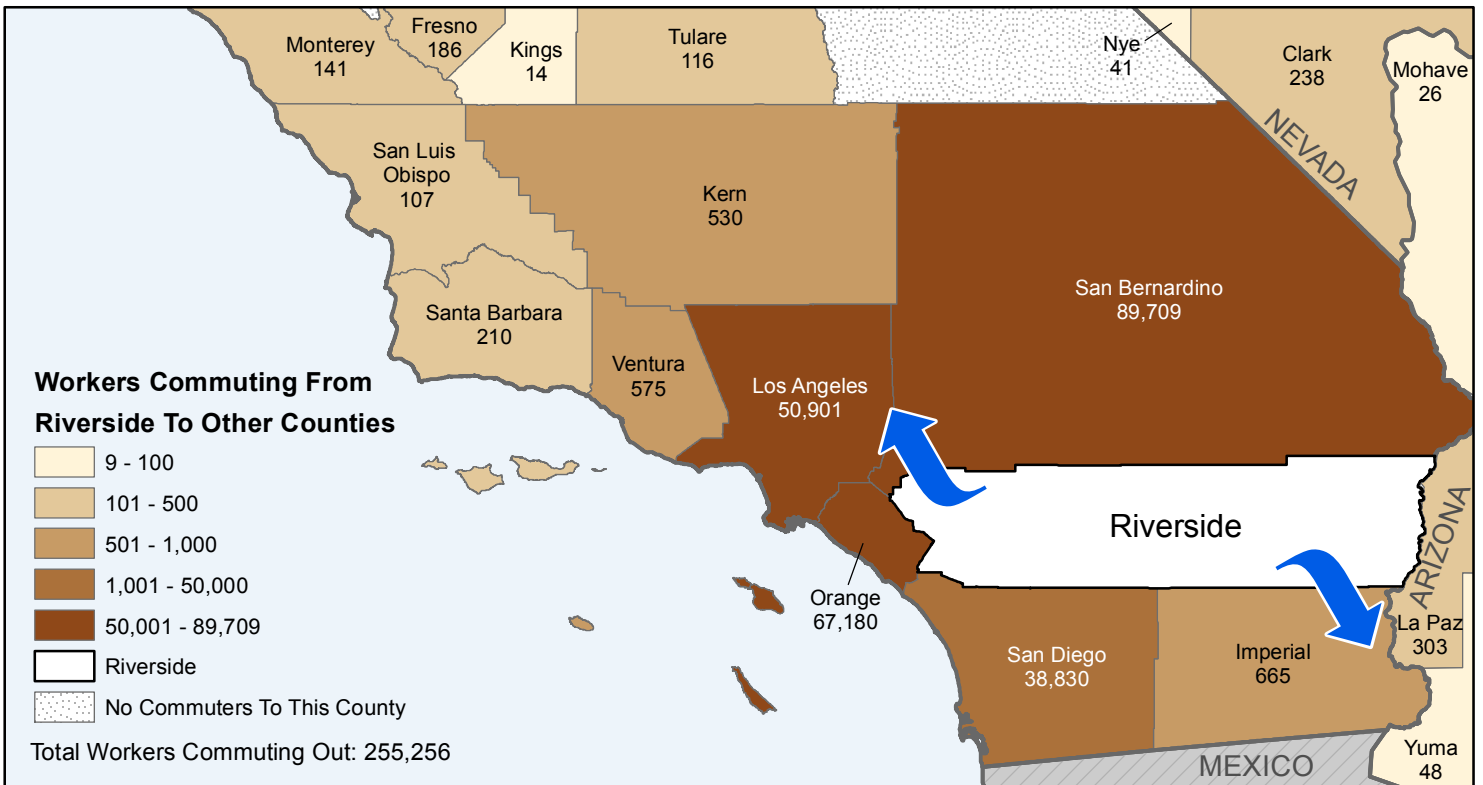

Riverside

County to County Commuting Estimates

Total Workers That Live And Work in Riverside: 586,265

Data Source:
Special Report of 2006 to 2010 County-to-County Commuting Flows,
American Community Survey, U.S. Census Bureau,
report released January 2013

Cartography by:
Labor Market Information Division
California Employment Development Department
April 2015

EDD Employment
Development
Department
State of California

LaborMarketInfo