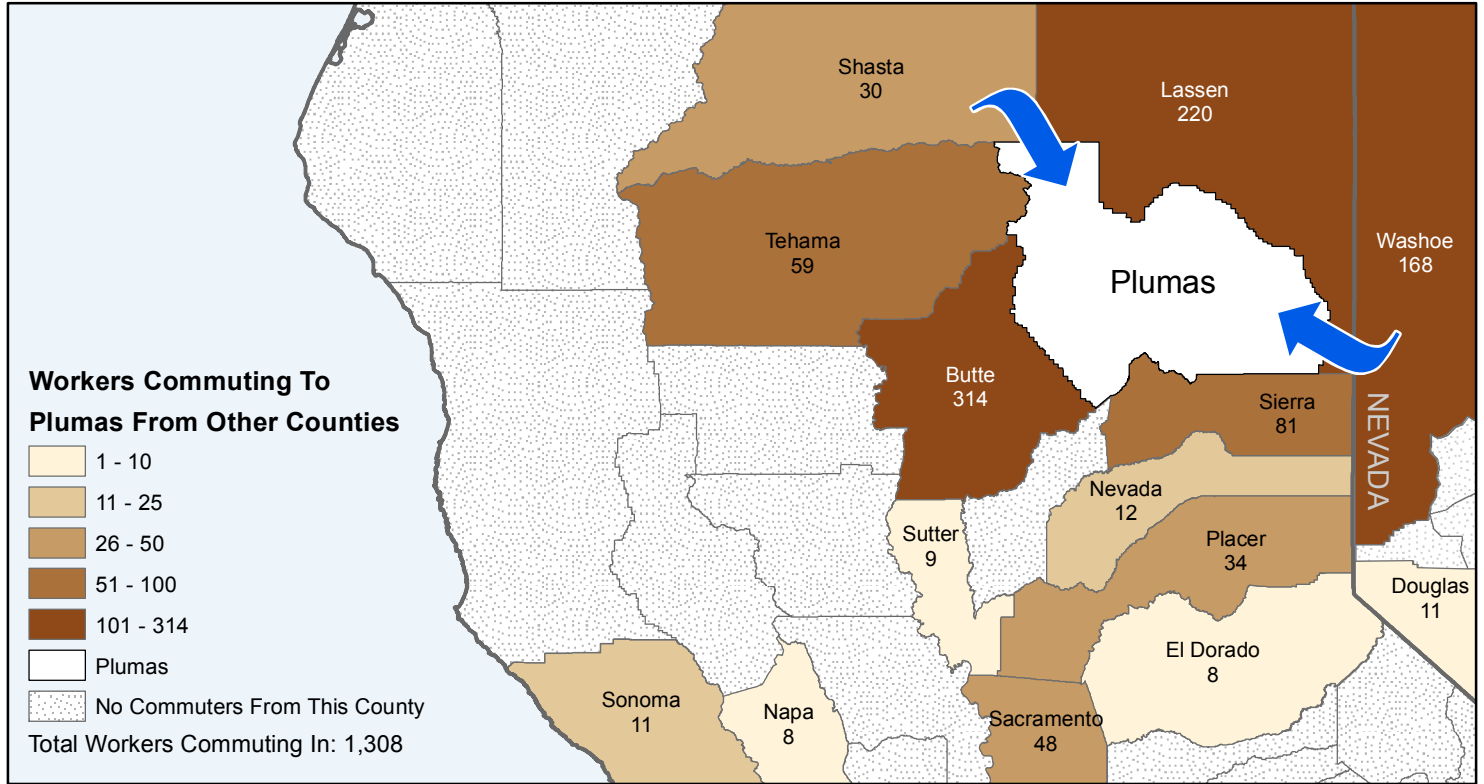

Plumas

County to County Commuting Estimates

Total Workers That Live And Work in Plumas: 7,260

Data Source:
 Special Report of 2006 to 2010 County-to-County Commuting Flows,
 American Community Survey, U.S. Census Bureau,
 report released January 2013