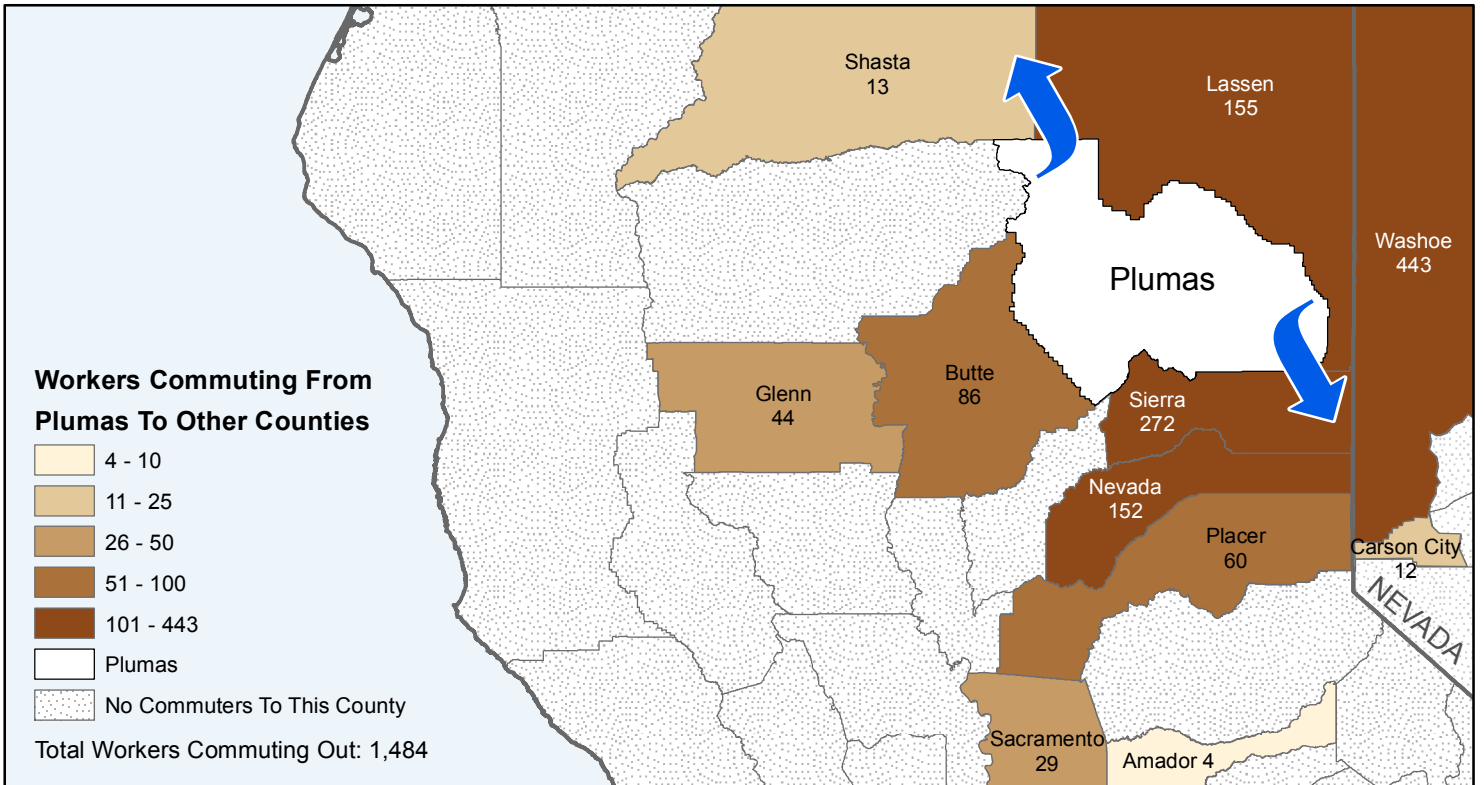

Plumas

County to County Commuting Estimates

Total Workers That Live And Work in Plumas: 7,260

Data Source:
 Special Report of 2006 to 2010 County-to-County Commuting Flows,
 American Community Survey, U.S. Census Bureau,
 report released January 2013