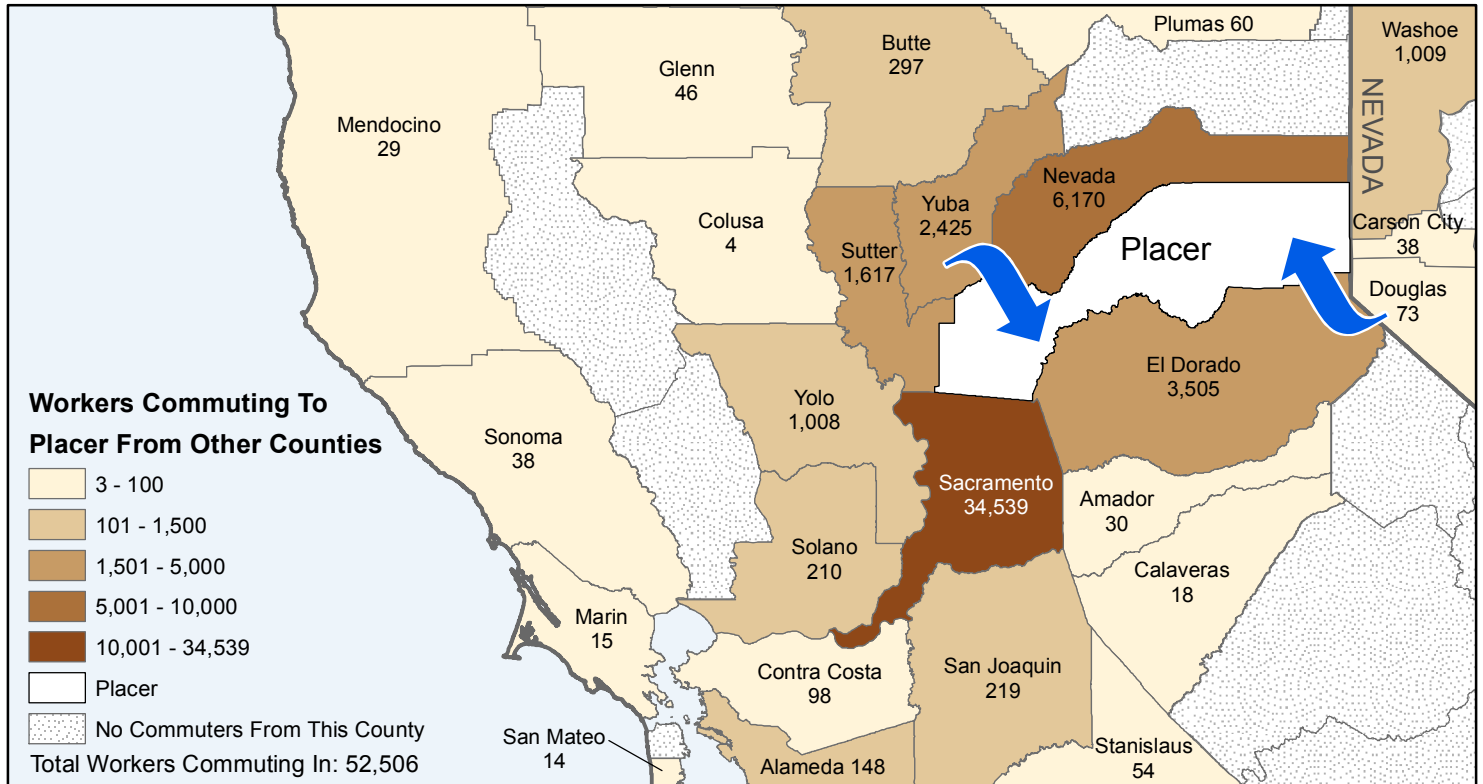

Placer

County to County Commuting Estimates

Total Workers That Live And Work in Placer: 94,857

Data Source:
 Special Report of 2006 to 2010 County-to-County Commuting Flows,
 American Community Survey, U.S. Census Bureau,
 report released January 2013