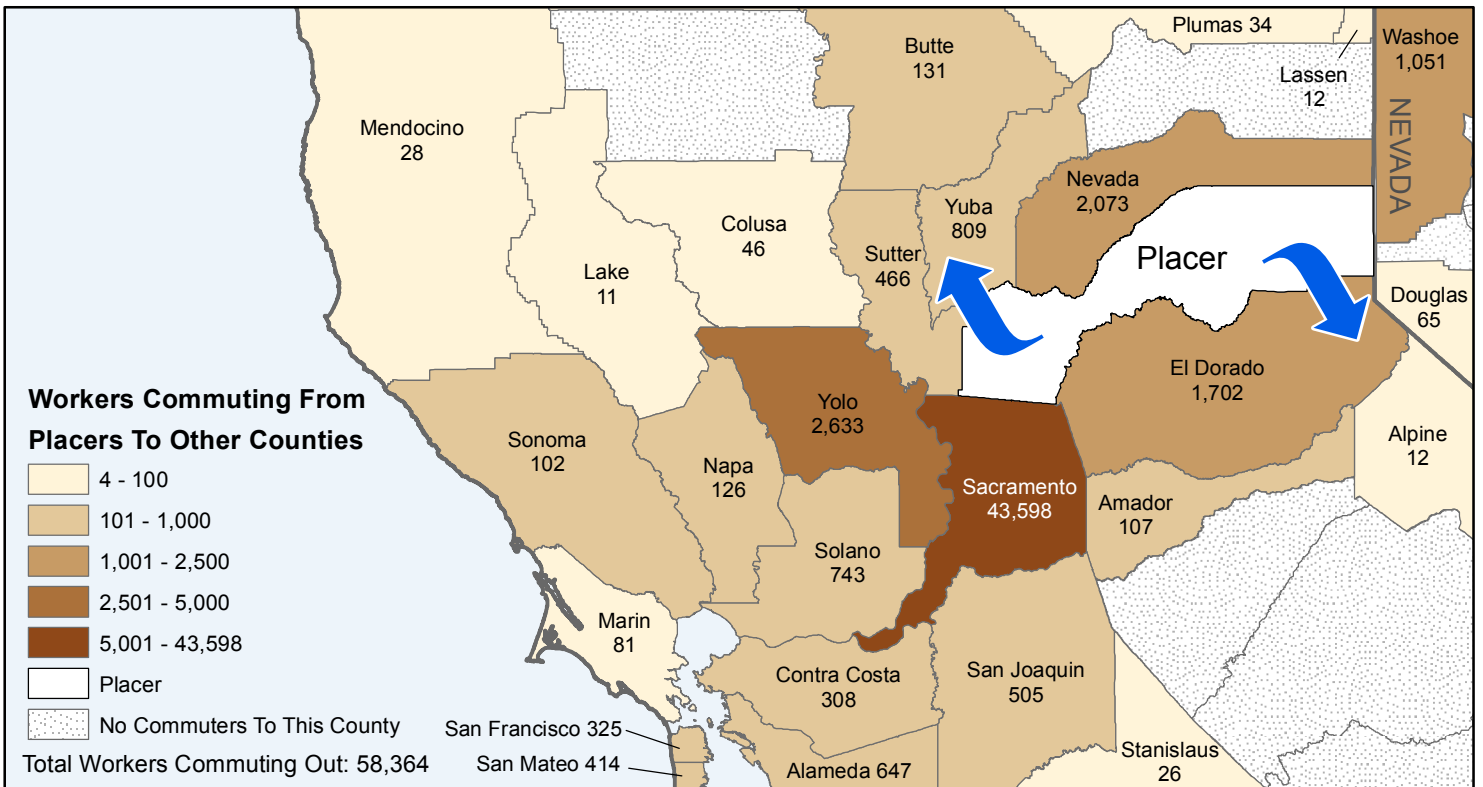

Placer

County to County Commuting Estimates

Total Workers That Live And Work in Placer: 94,857

Data Source:
 Special Report of 2006 to 2010 County-to-County Commuting Flows,
 American Community Survey, U.S. Census Bureau,
 report released January 2013