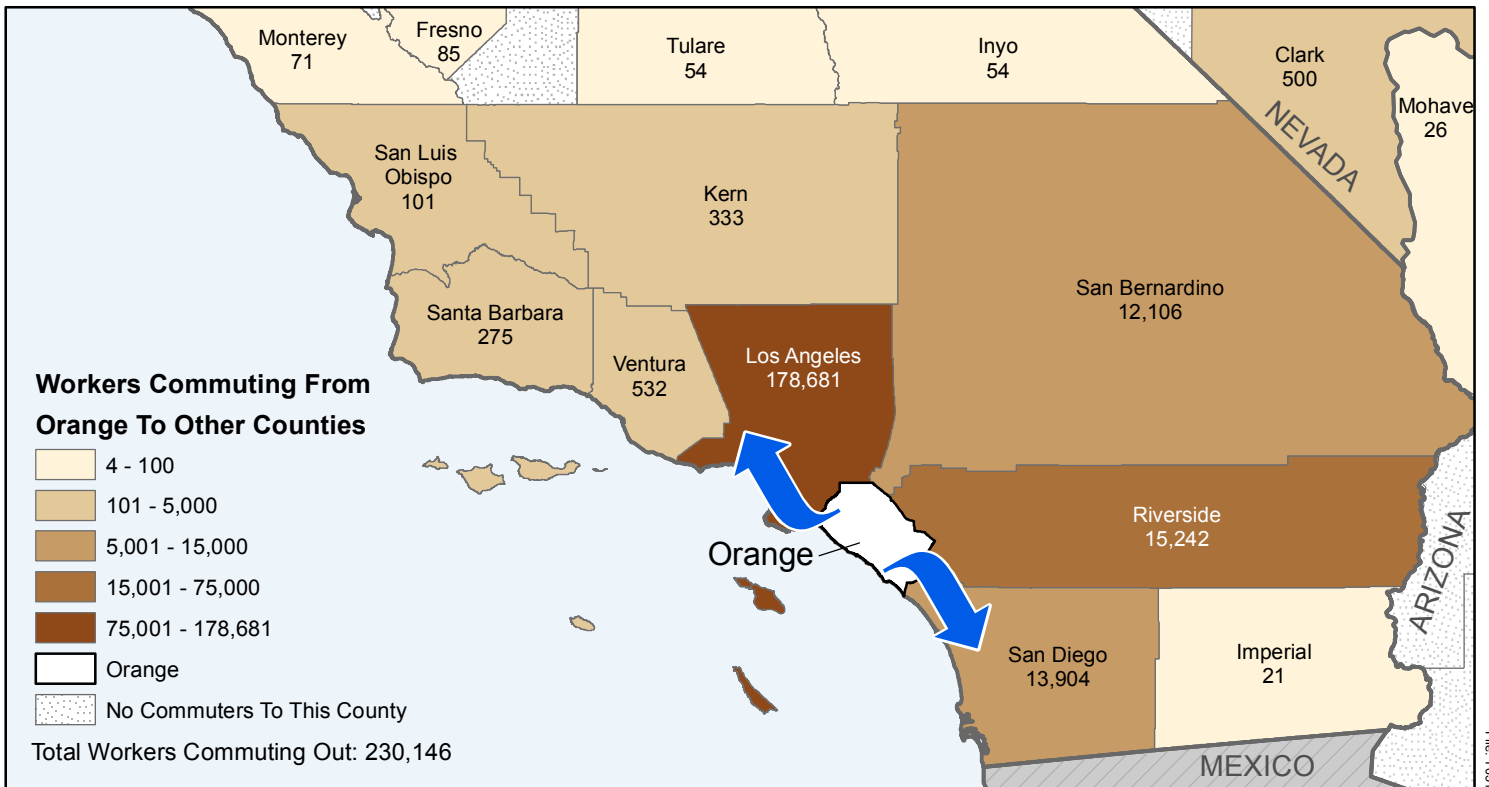

Orange County to County Commuting Estimates

Total Workers That Live And Work in Orange: 1,181,354

Data Source:
Special Report of 2006 to 2010 County-to-County Commuting Flows,
American Community Survey, U.S. Census Bureau,
report released January 2013

Cartography by:
Labor Market Information Division
California Employment Development Department
April 2015

EDD Employment
Development
Department
State of California

LaborMarketInfo