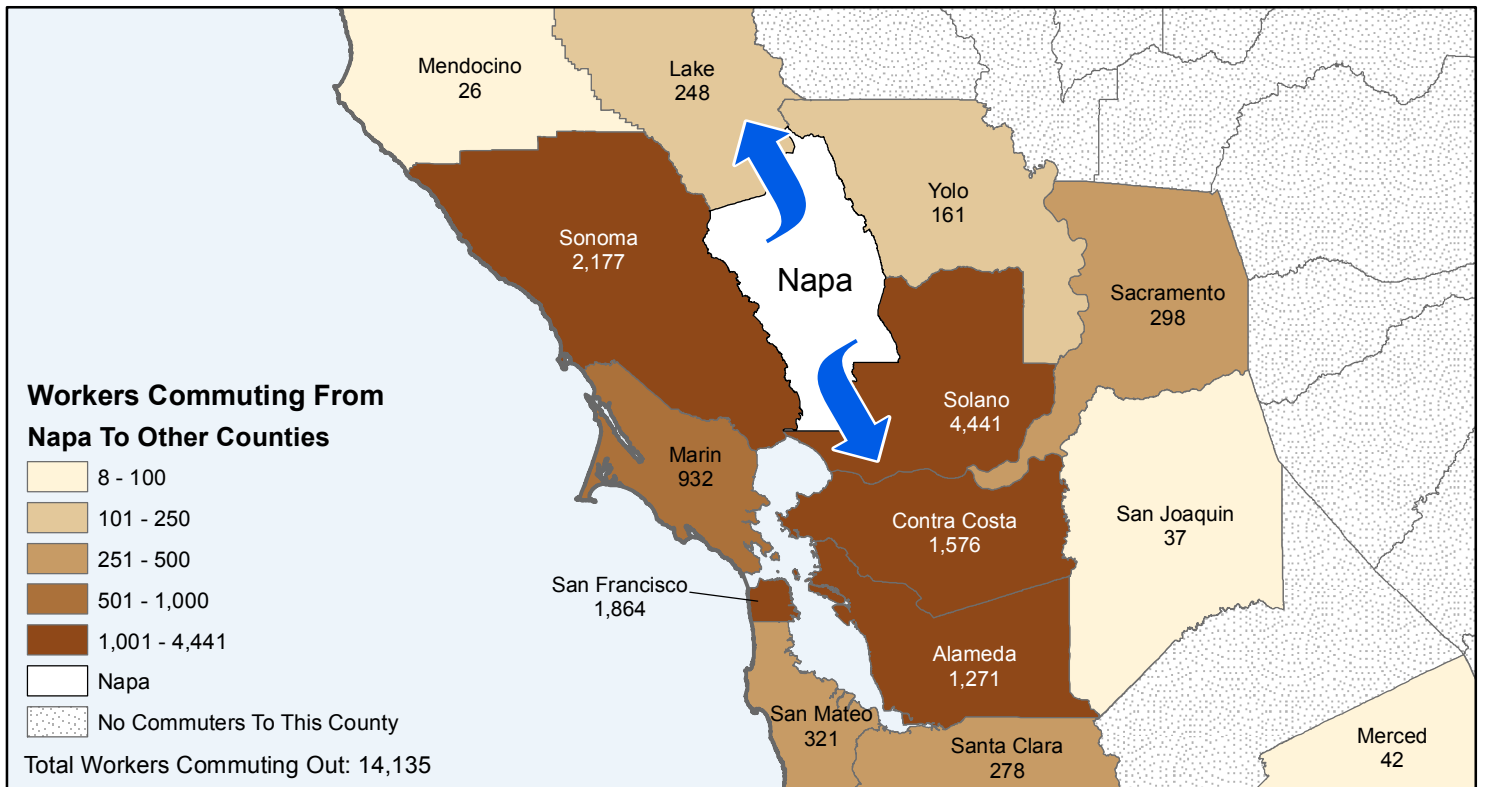

Napa

County to County Commuting Estimates

Total Workers That Live And Work in Napa: 48,424

Data Source:
 Special Report of 2006 to 2010 County-to-County Commuting Flows,
 American Community Survey, U.S. Census Bureau,
 report released January 2013