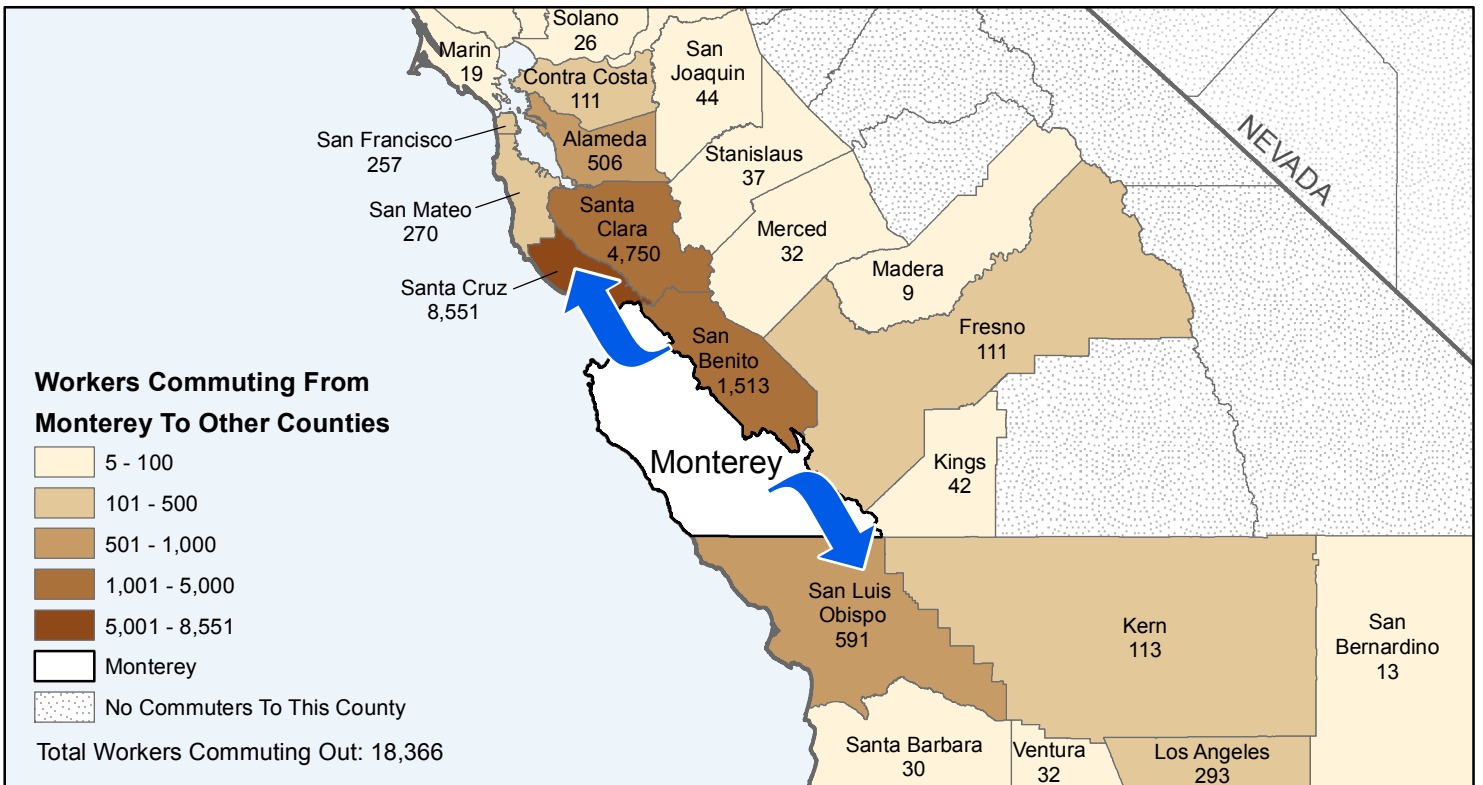

# Monterey

## County to County Commuting Estimates

Total Workers That Live And Work in Monterey: 158,479

Data Source:  
 Special Report of 2006 to 2010 County-to-County Commuting Flows,  
 American Community Survey, U.S. Census Bureau,  
 report released January 2013