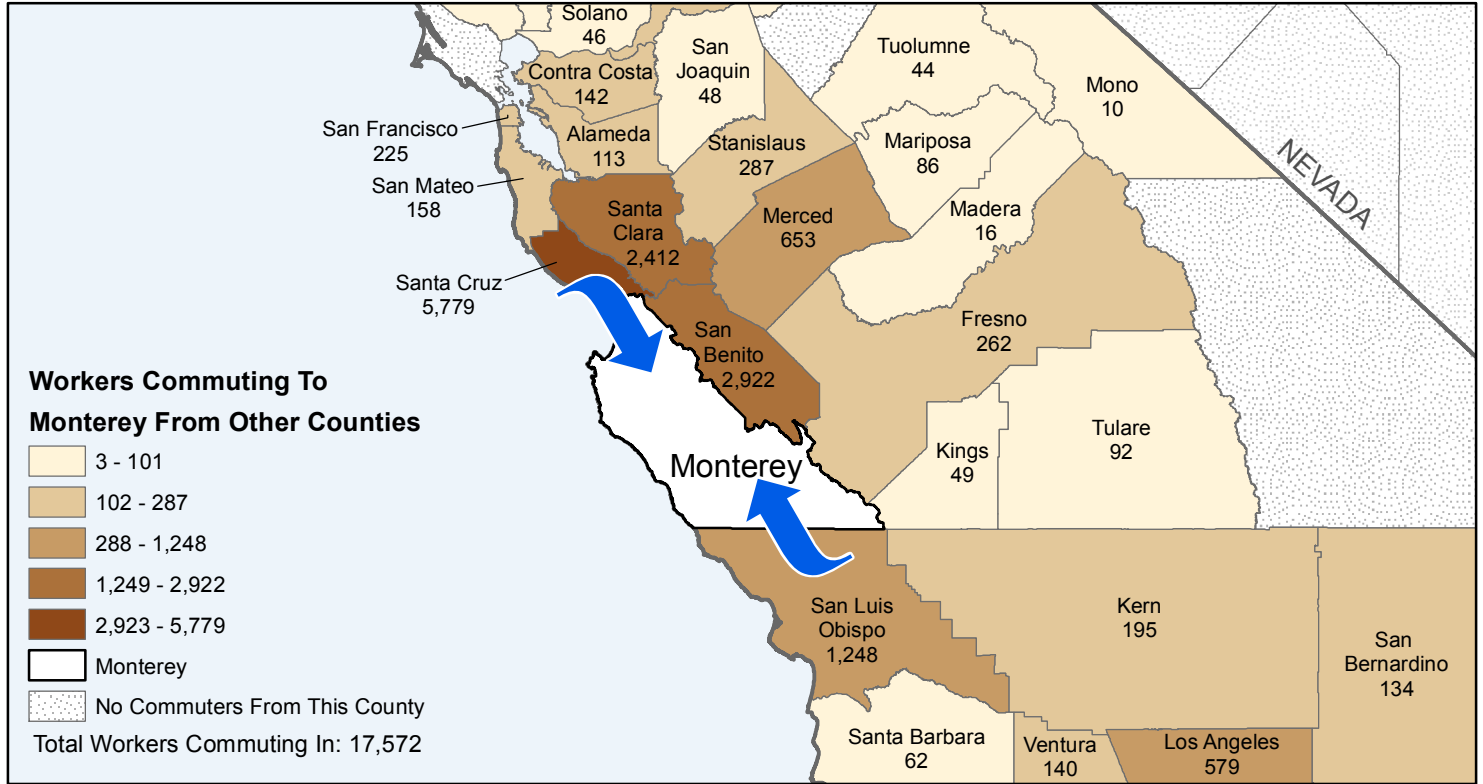

# Monterey

## County to County Commuting Estimates

Total Workers That Live And Work in Monterey: 158,479

Data Source:  
 Special Report of 2006 to 2010 County-to-County Commuting Flows,  
 American Community Survey, U.S. Census Bureau,  
 report released January 2013