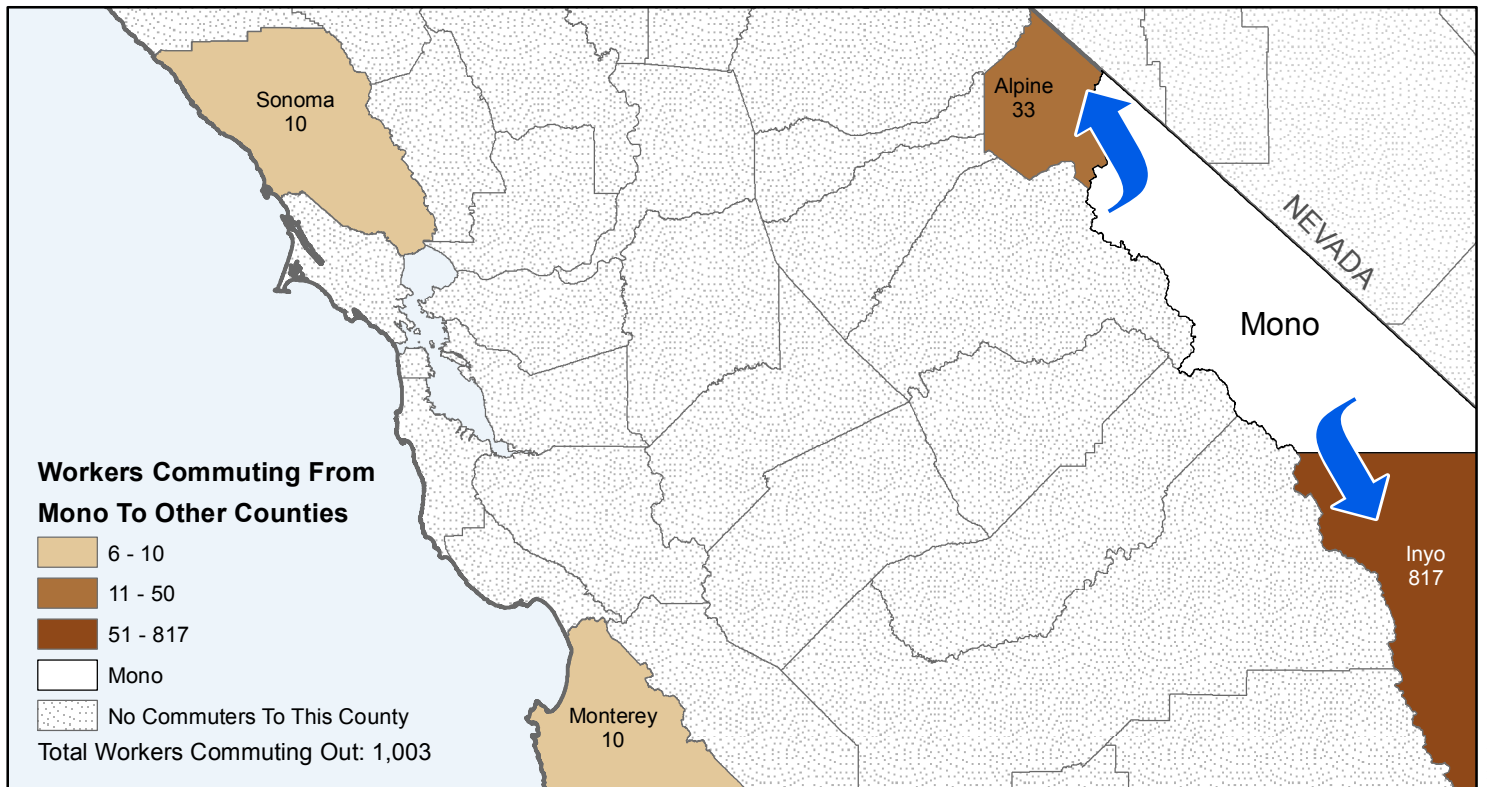

Mono

County to County Commuting Estimates

Total Workers That Live And Work in Mono: 17,195

Data Source:
 Special Report of 2006 to 2010 County-to-County Commuting Flows,
 American Community Survey, U.S. Census Bureau,
 report released January 2013