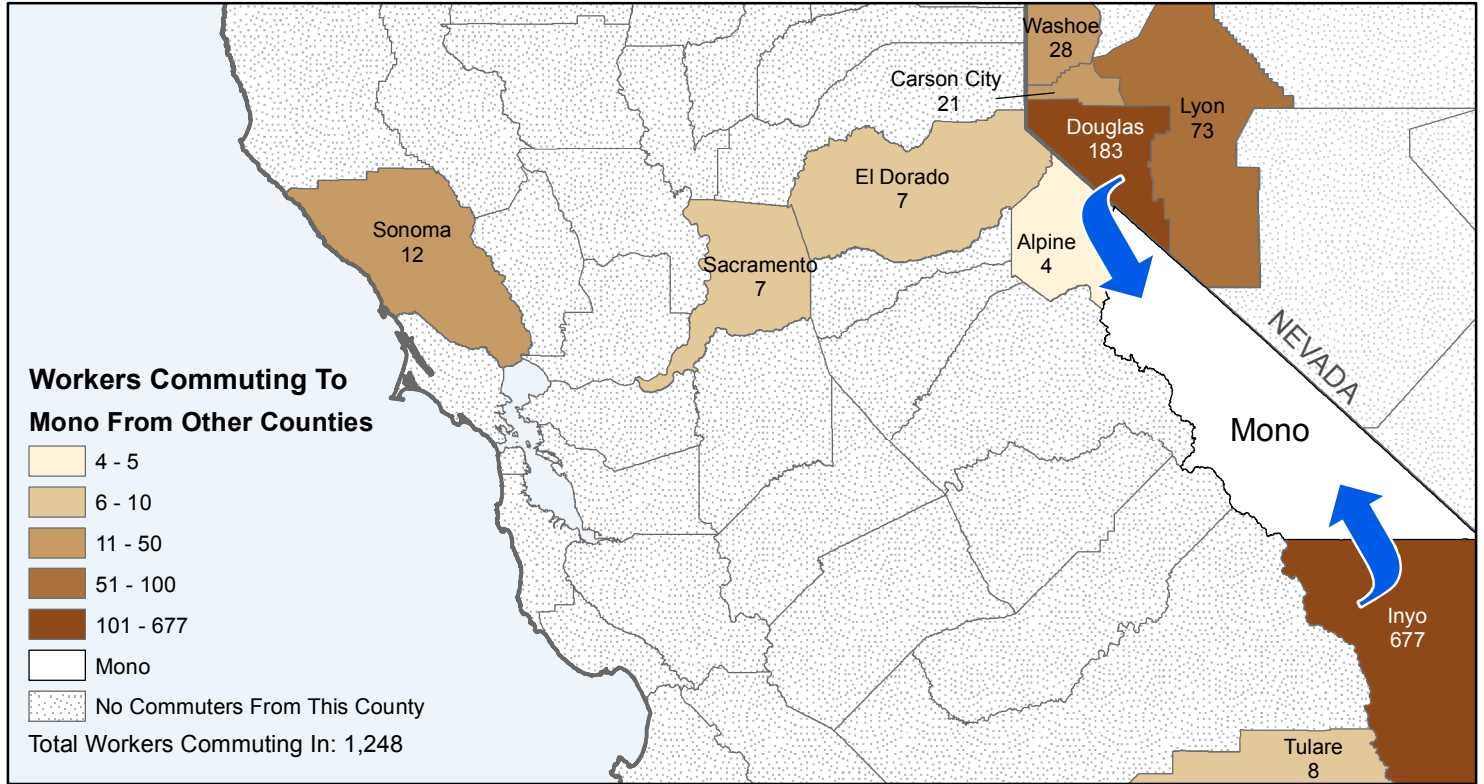

Mono

County to County Commuting Estimates

Total Workers That Live And Work in Mono: 17,195

Data Source:
 Special Report of 2006 to 2010 County-to-County Commuting Flows,
 American Community Survey, U.S. Census Bureau,
 report released January 2013