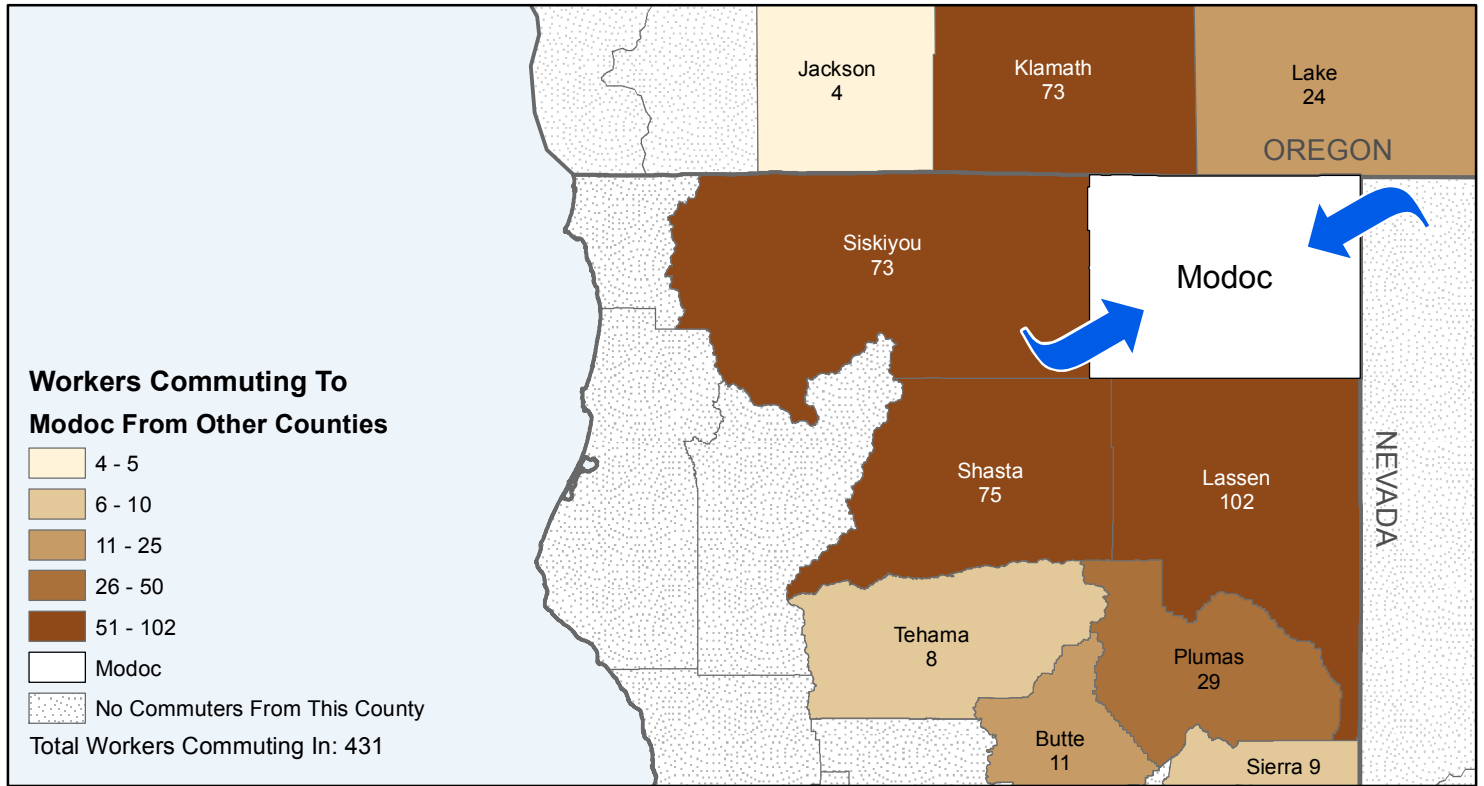

## County to County Commuting Estimates

Total Workers That Live And Work in Modoc: 2,826

Data Source:  
 Special Report of 2006 to 2010 County-to-County Commuting Flows,  
 American Community Survey, U.S. Census Bureau,  
 report released January 2013