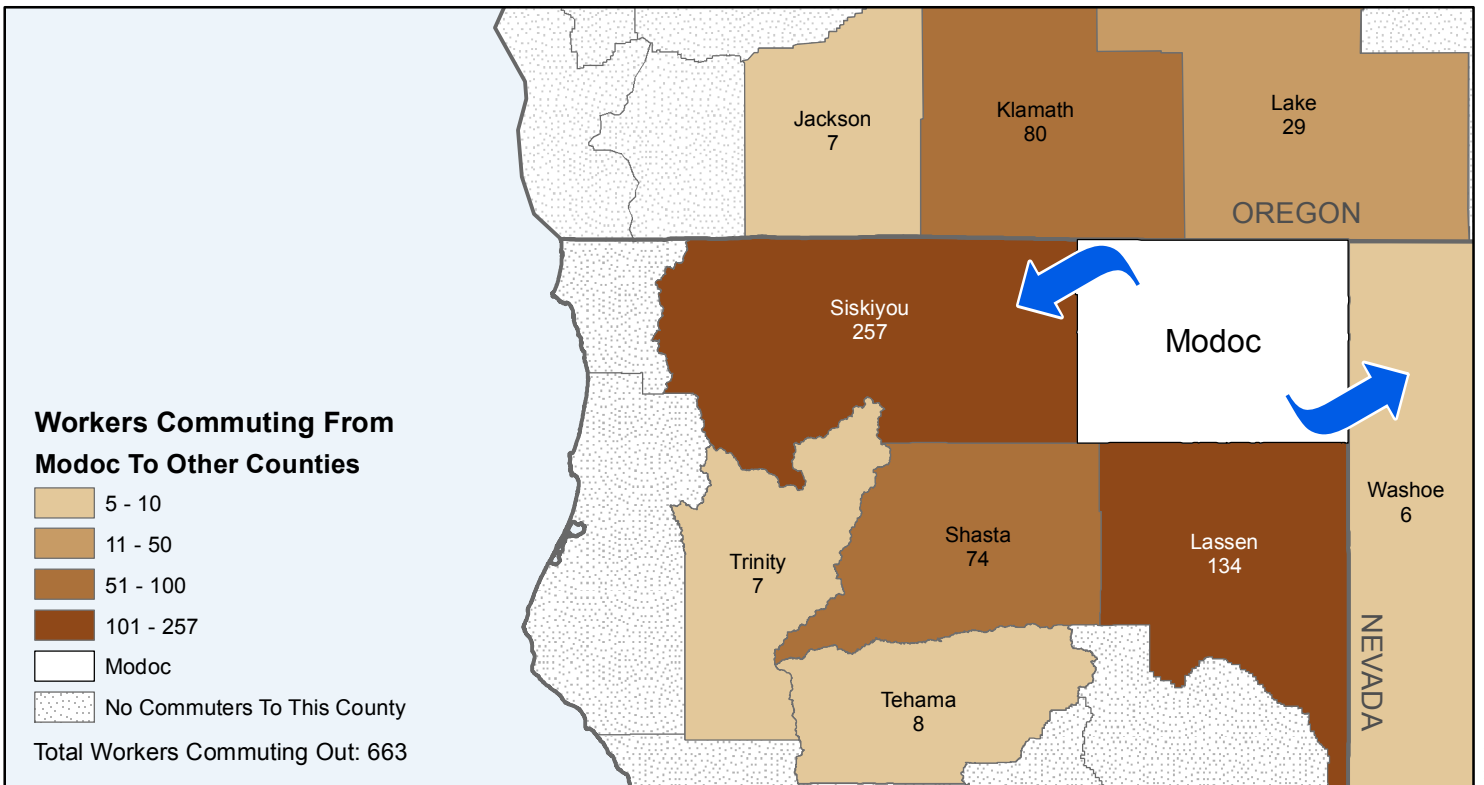

## County to County Commuting Estimates

Total Workers That Live And Work in Modoc: 2,826

Data Source:  
 Special Report of 2006 to 2010 County-to-County Commuting Flows,  
 American Community Survey, U.S. Census Bureau,  
 report released January 2013