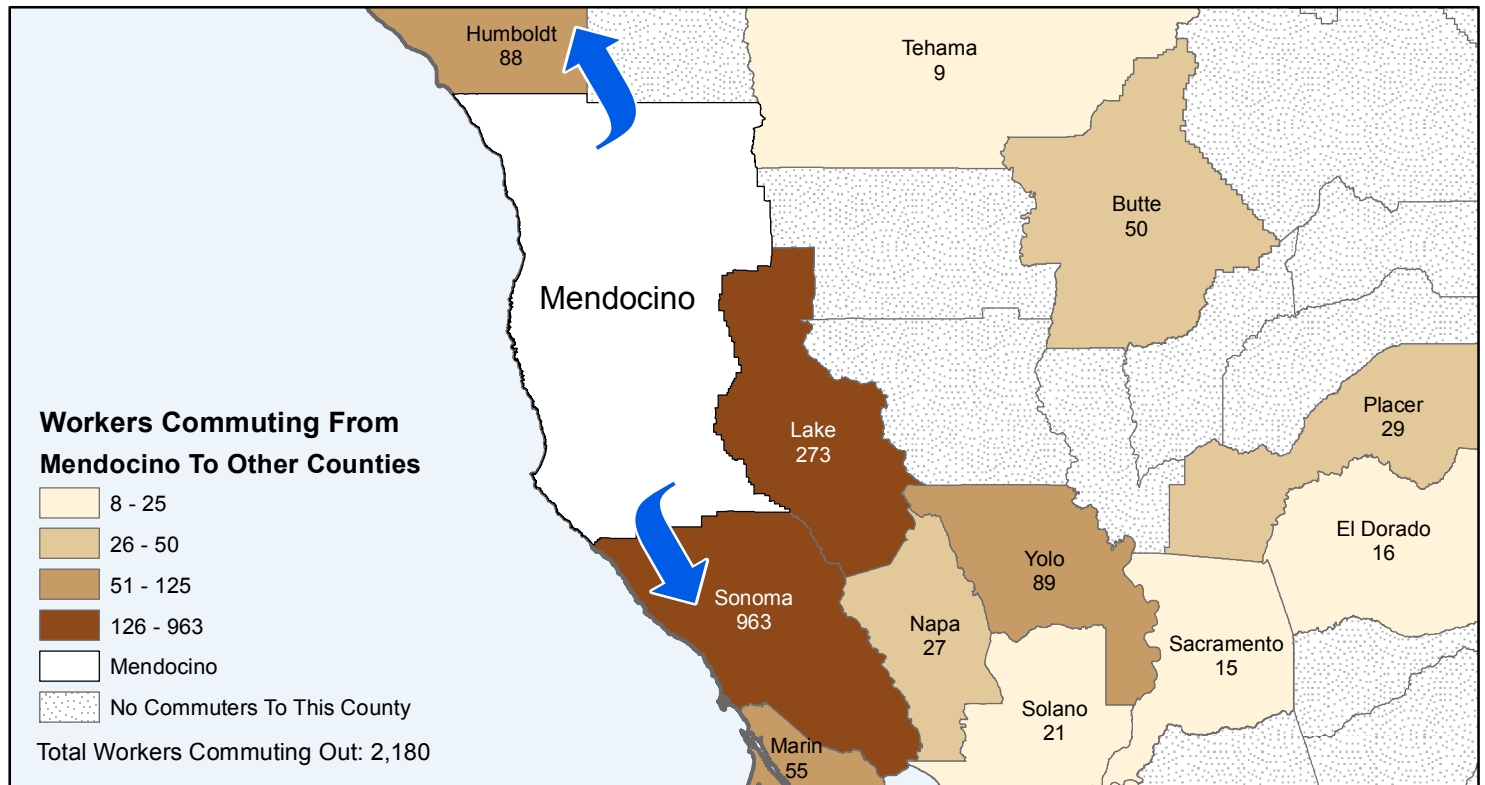

Mendocino

County to County Commuting Estimates

Total Workers That Live And Work in Mendocino: 35,397

Data Source:
 Special Report of 2006 to 2010 County-to-County Commuting Flows,
 American Community Survey, U.S. Census Bureau,
 report released January 2013

Cartography by:
 Labor Market Information Division
 California Employment Development Department
 September 2015