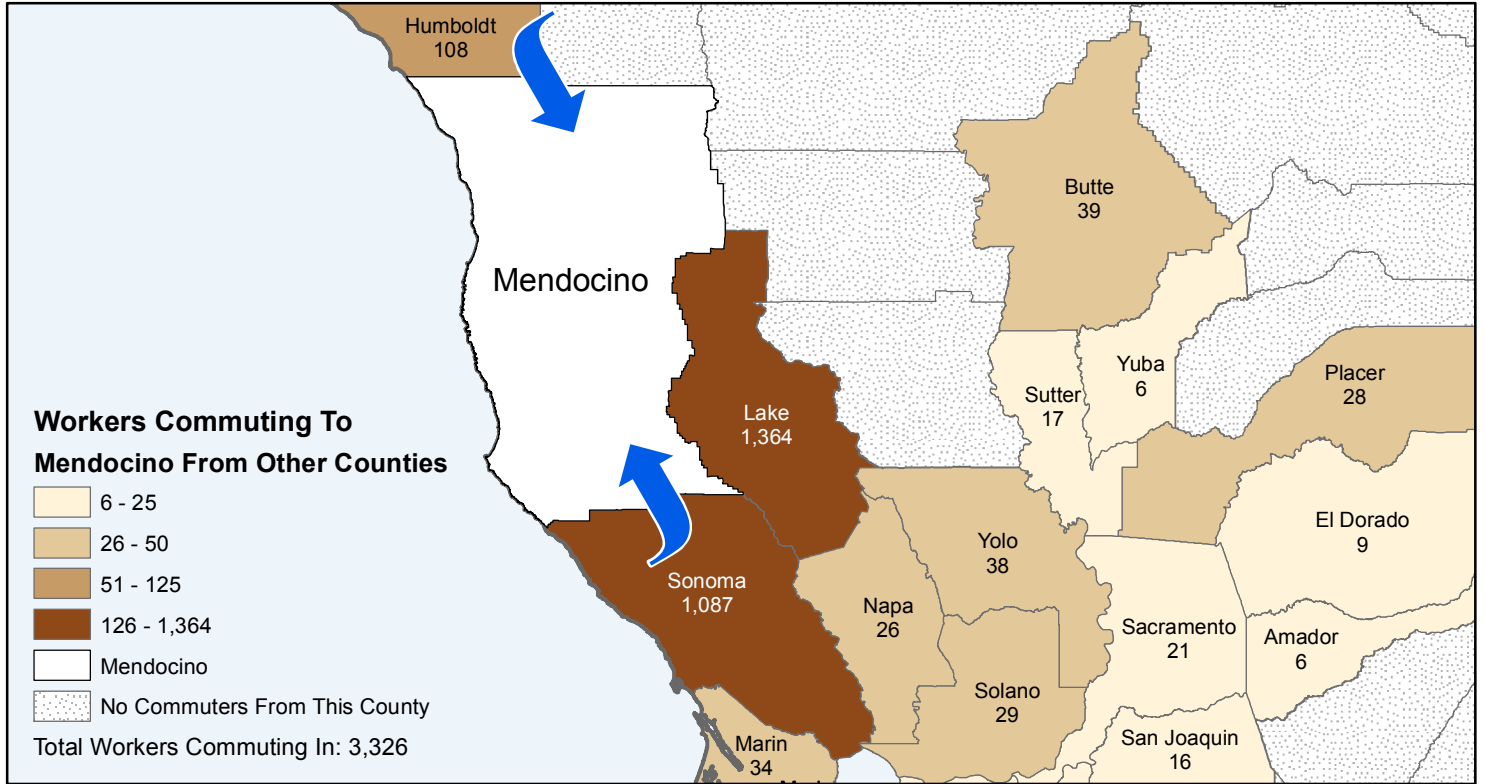

Mendocino

County to County Commuting Estimates

Total Workers That Live And Work in Mendocino: 35,397

Data Source:
 Special Report of 2006 to 2010 County-to-County Commuting Flows,
 American Community Survey, U.S. Census Bureau,
 report released January 2013

Cartography by:
 Labor Market Information Division
 California Employment Development Department
 September 2015