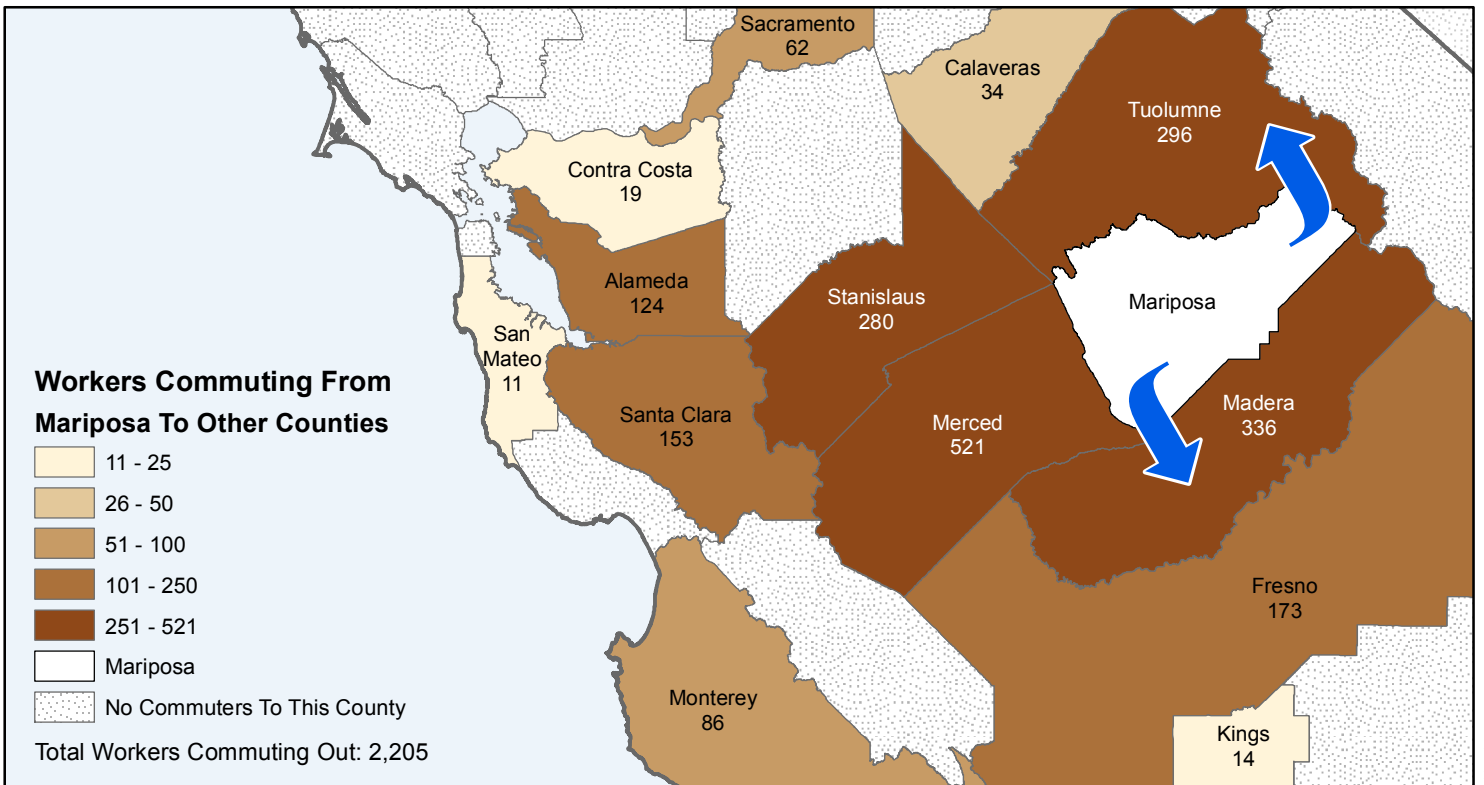

Mariposa

County to County Commuting Estimates

Total Workers That Live And Work in Mariposa: 4,982

Data Source:
 Special Report of 2006 to 2010 County-to-County Commuting Flows,
 American Community Survey, U.S. Census Bureau,
 report released January 2013

Cartography by:
 Labor Market Information Division
 California Employment Development Department
 October 2015