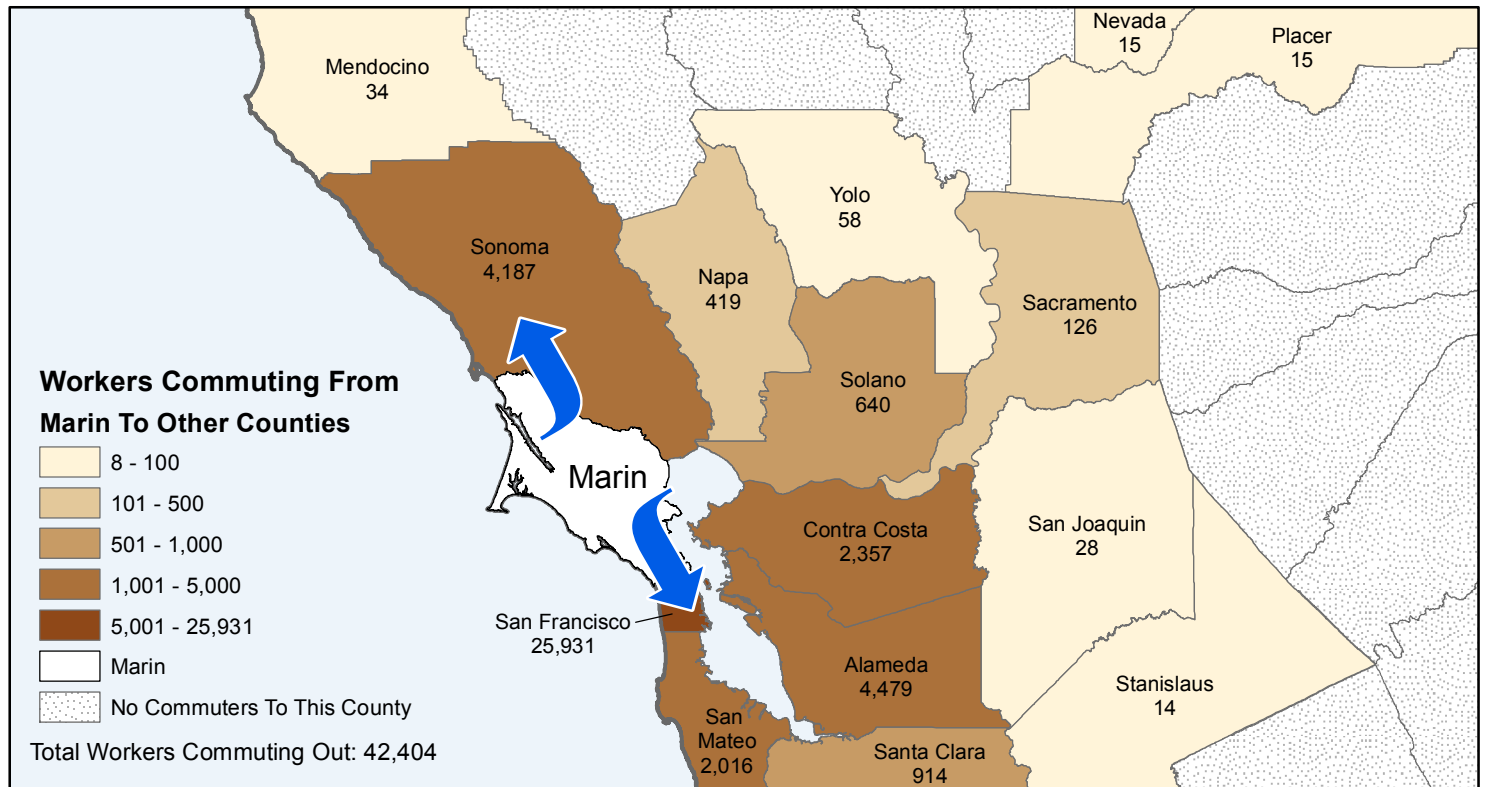

Marin

County to County Commuting Estimates

Total Workers That Live And Work in Marin: 78,950

Data Source:
 Special Report of 2006 to 2010 County-to-County Commuting Flows,
 American Community Survey, U.S. Census Bureau,
 report released January 2013

Cartography by:
 Labor Market Information Division
 California Employment Development Department
 October 2015