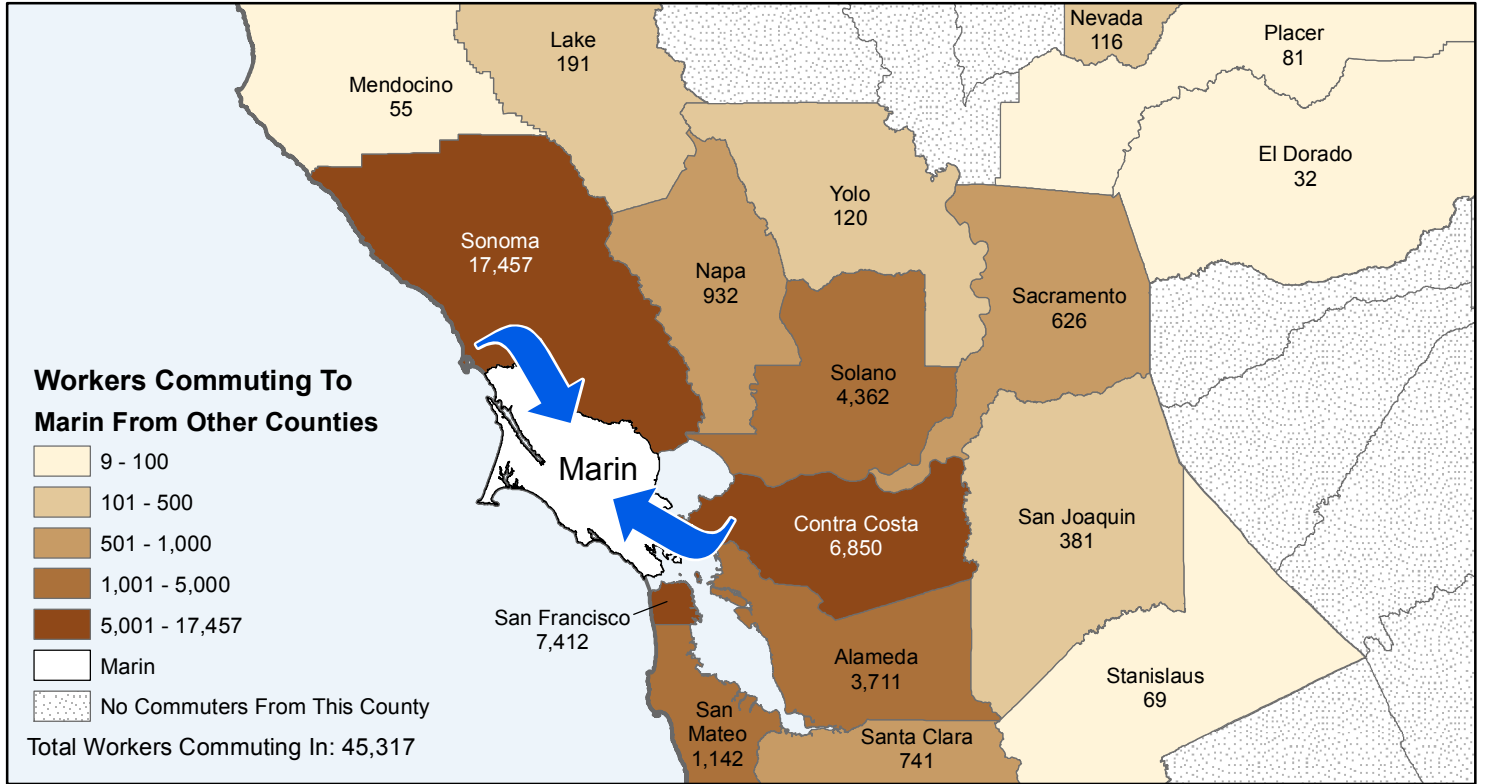

Marin

County to County Commuting Estimates

Total Workers That Live And Work in Marin: 78,950

Data Source:
 Special Report of 2006 to 2010 County-to-County Commuting Flows,
 American Community Survey, U.S. Census Bureau,
 report released January 2013

Cartography by:
 Labor Market Information Division
 California Employment Development Department
 October 2015