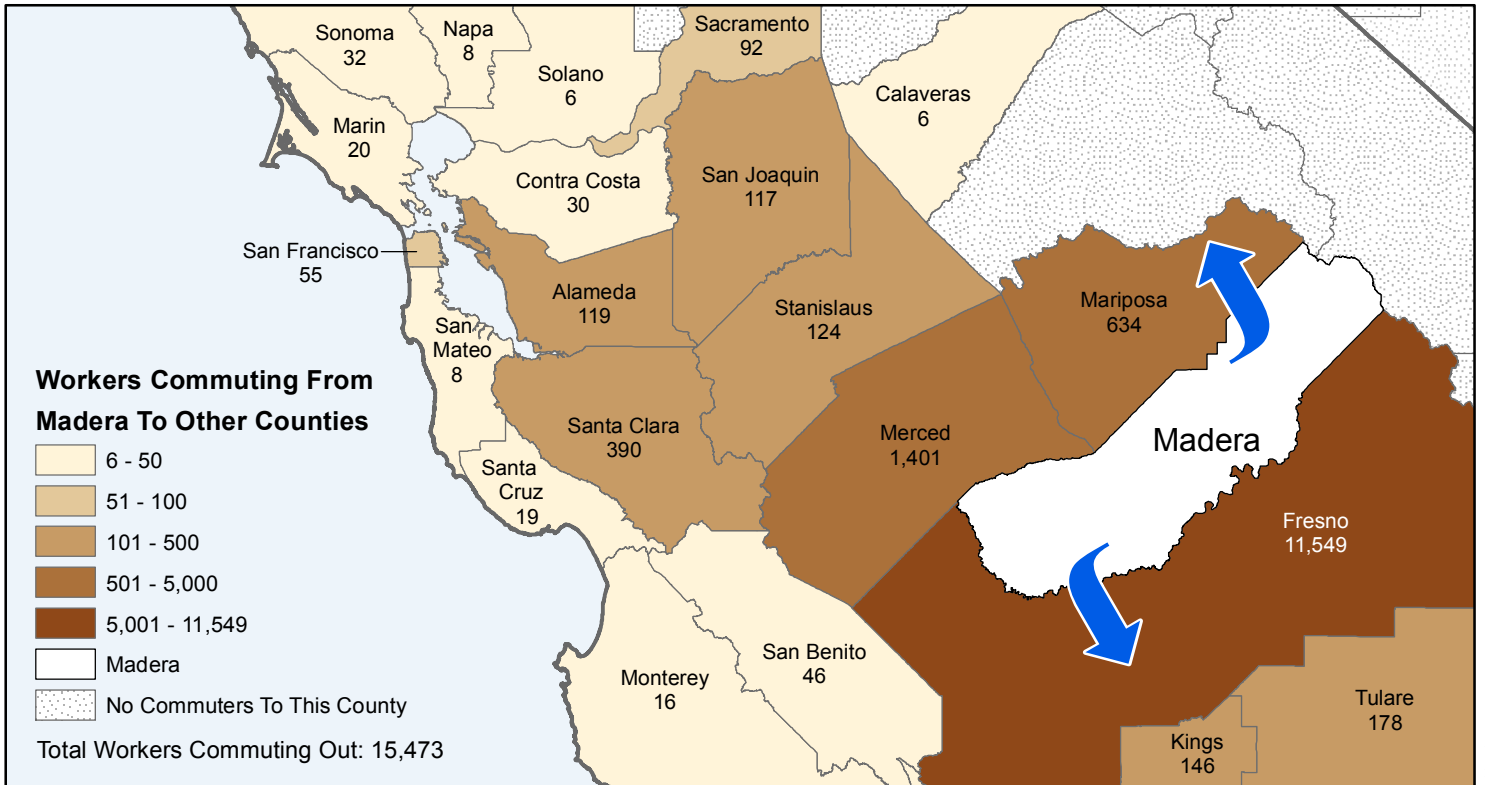

# Madera

## County to County Commuting Estimates

**Total Workers That Live And Work in Madera: 30,794**

Data Source:  
 Special Report of 2006 to 2010 County-to-County Commuting Flows,  
 American Community Survey, U.S. Census Bureau,  
 report released January 2013