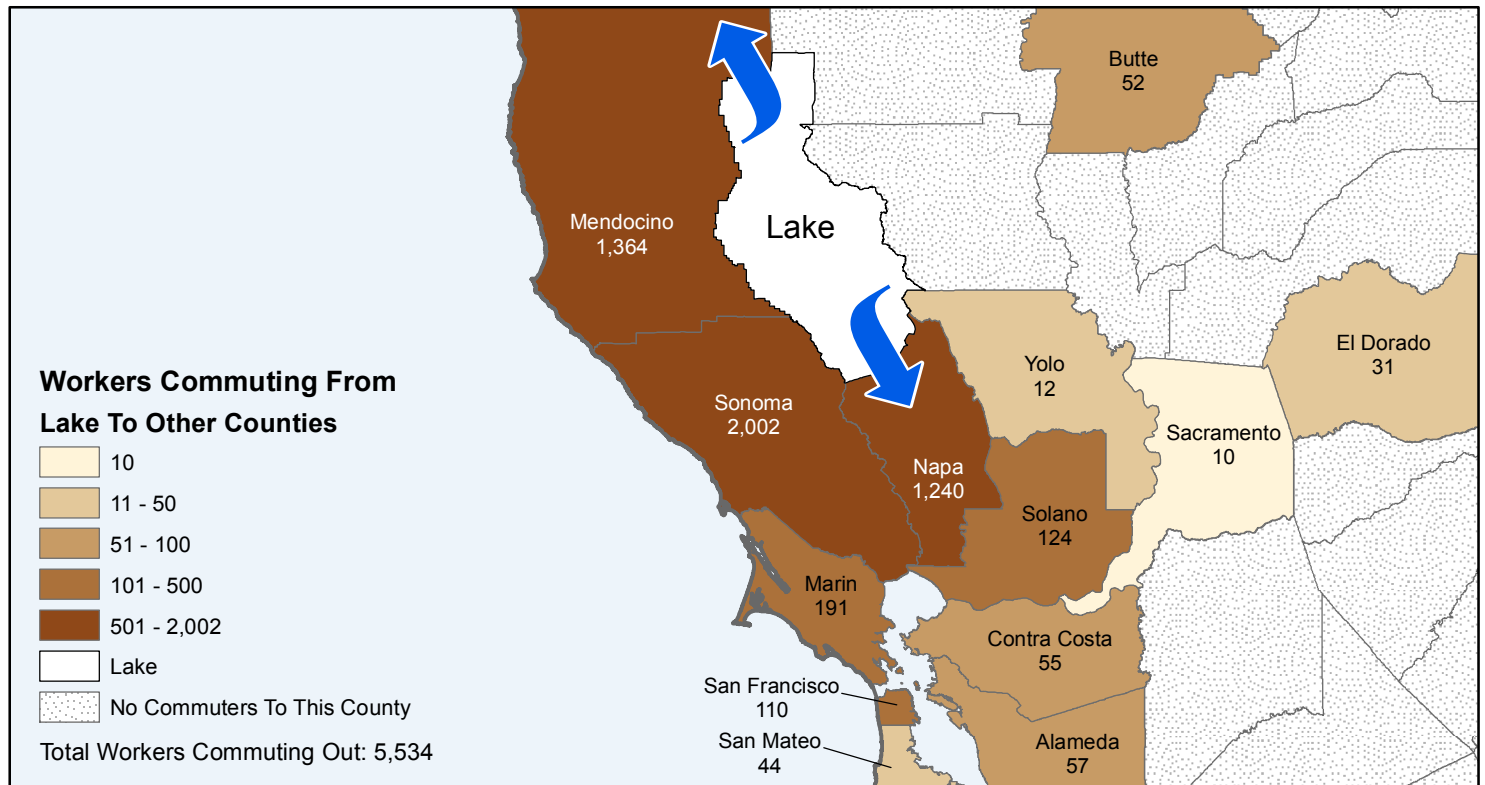

Lake

County to County Commuting Estimates

Total Workers That Live And Work in Lake: 17,622

Data Source:
 Special Report of 2006 to 2010 County-to-County Commuting Flows,
 American Community Survey, U.S. Census Bureau,
 report released January 2013

Cartography by:
 Labor Market Information Division
 California Employment Development Department
 September 2015

File: T031