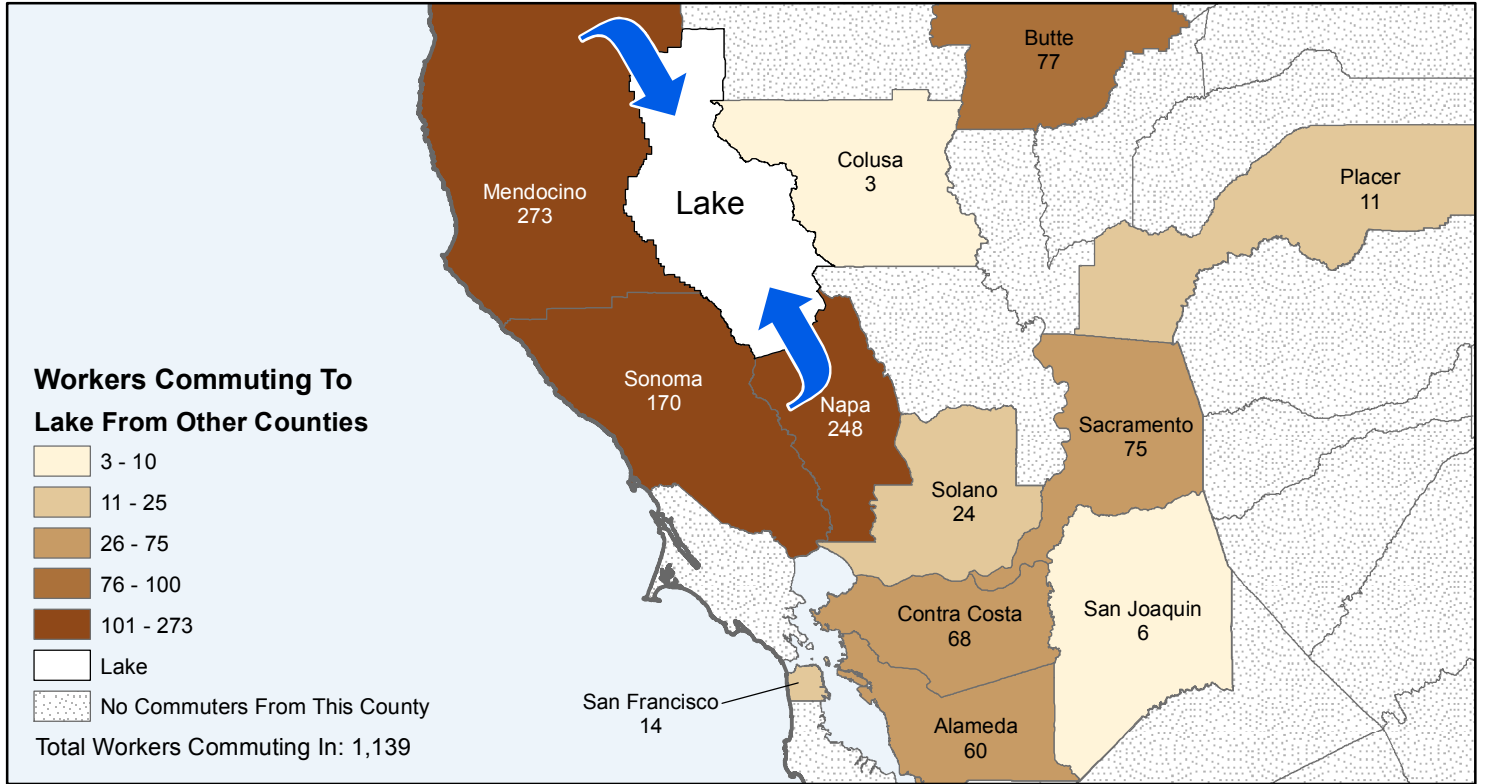

Lake

County to County Commuting Estimates

Total Workers That Live And Work in Lake: 17,622

Data Source:
 Special Report of 2006 to 2010 County-to-County Commuting Flows,
 American Community Survey, U.S. Census Bureau,
 report released January 2013