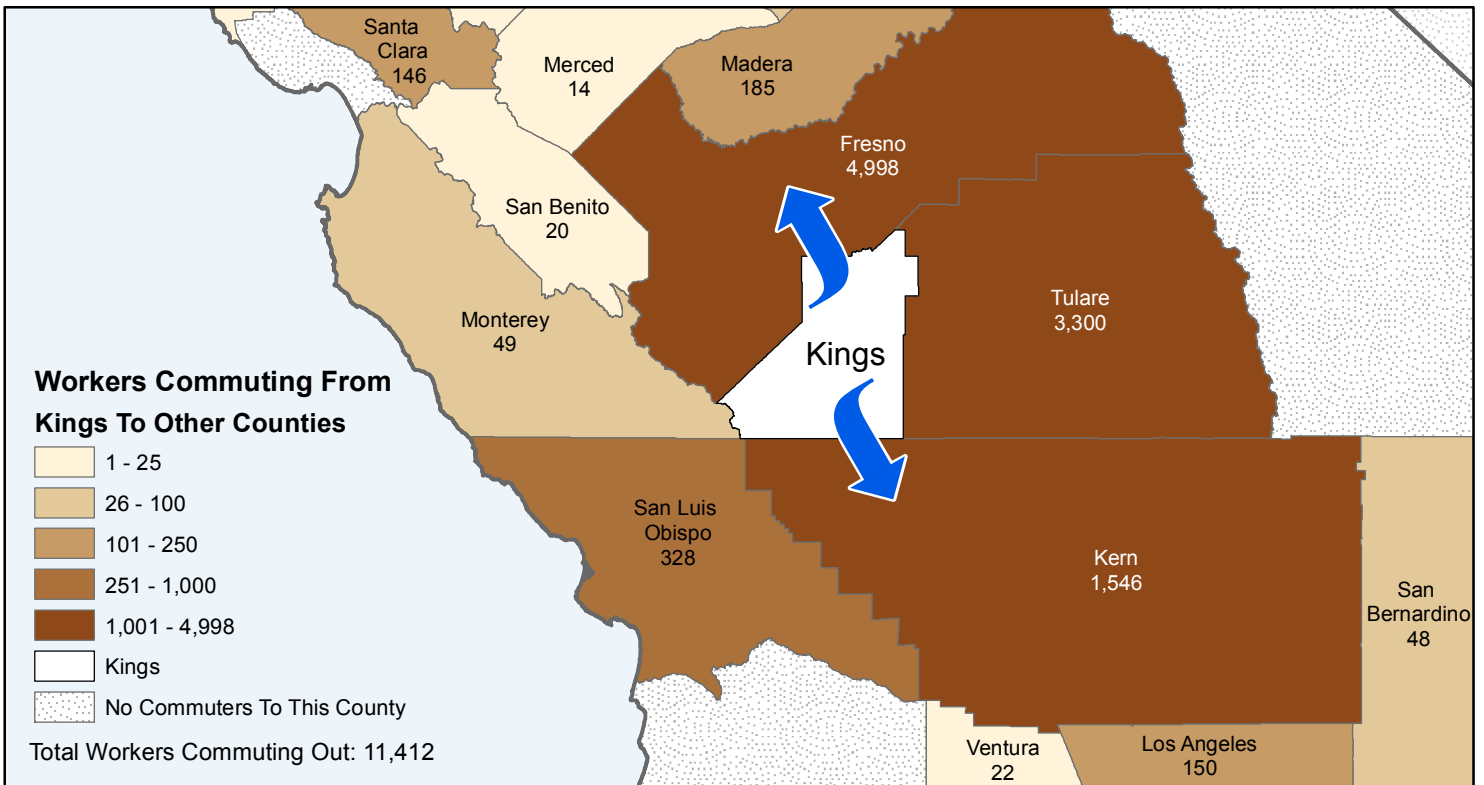

# Kings

## County to County Commuting Estimates

Total Workers That Live And Work in Kings: 44,944

Data Source:  
 Special Report of 2006 to 2010 County-to-County Commuting Flows,  
 American Community Survey, U.S. Census Bureau,  
 report released January 2013