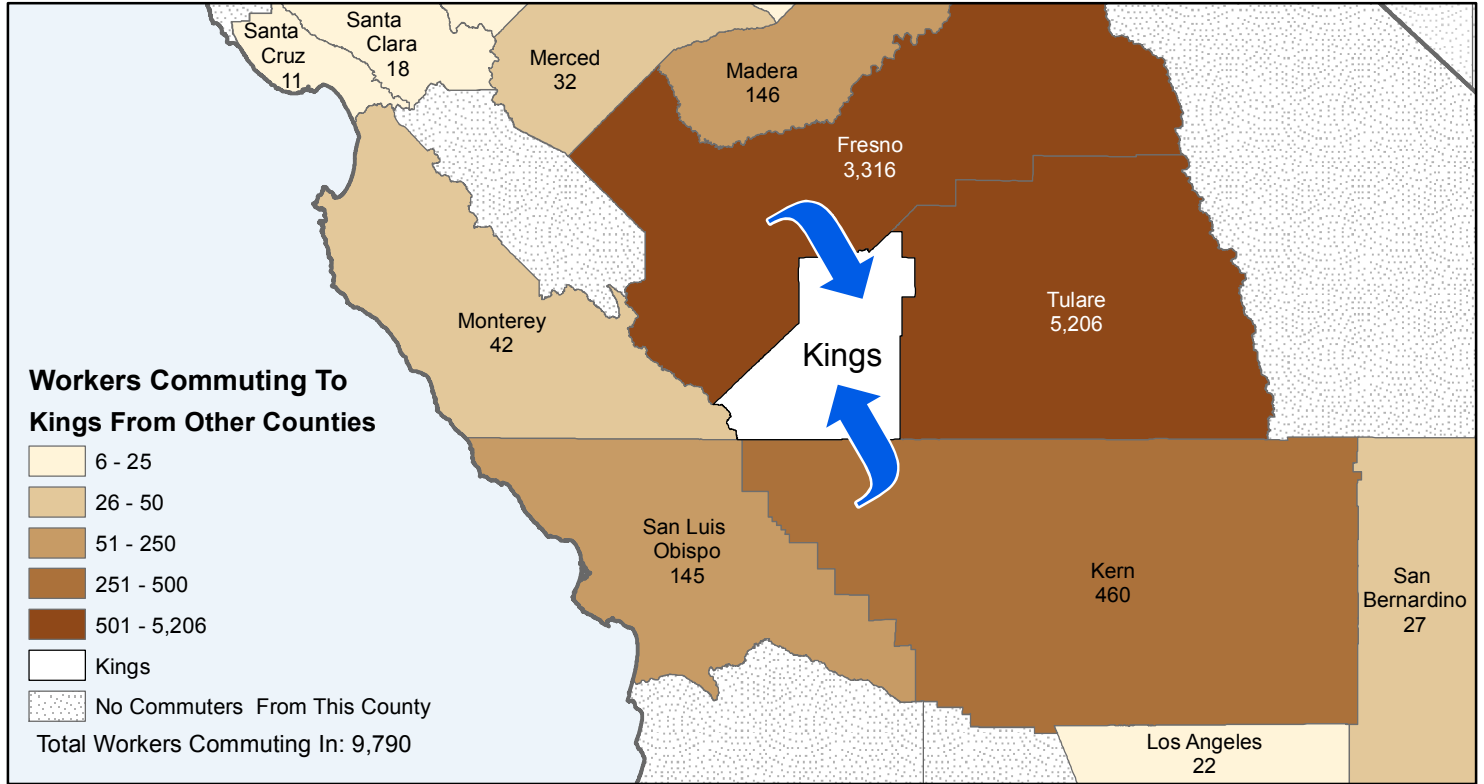

# Kings

## County to County Commuting Estimates

Total Workers That Live And Work in Kings: 44,944

Data Source:  
 Special Report of 2006 to 2010 County-to-County Commuting Flows,  
 American Community Survey, U.S. Census Bureau,  
 report released January 2013