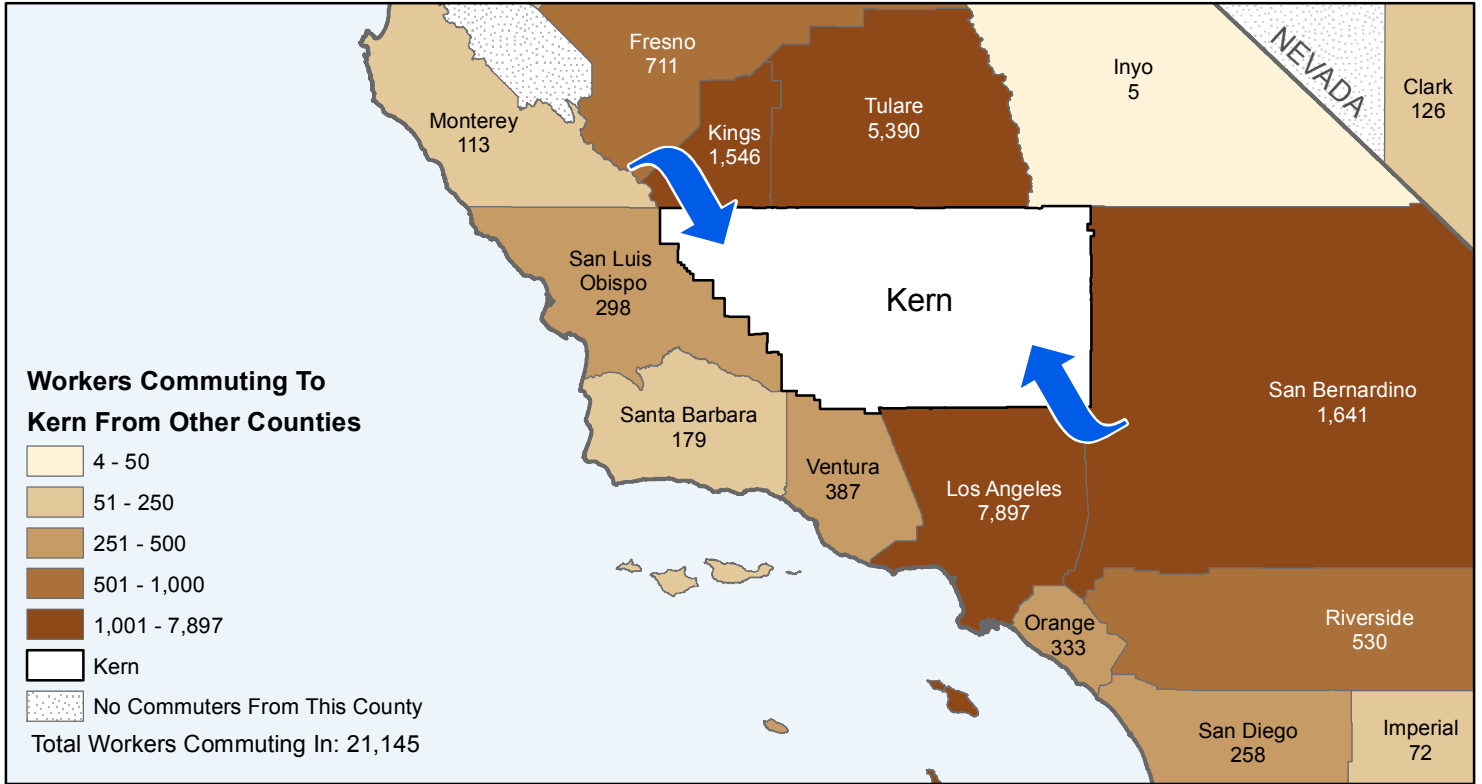

Kern

County to County Commuting Estimates

Total Workers That Live And Work in Kern: 282,301

Data Source:
Special Report of 2006 to 2010 County-to-County Commuting Flows,
American Community Survey, U.S. Census Bureau,
report released January 2013

Cartography by:
Labor Market Information Division
California Employment Development Department
April 2015

EDD Employment
Development
Department
State of California

LaborMarketInfo