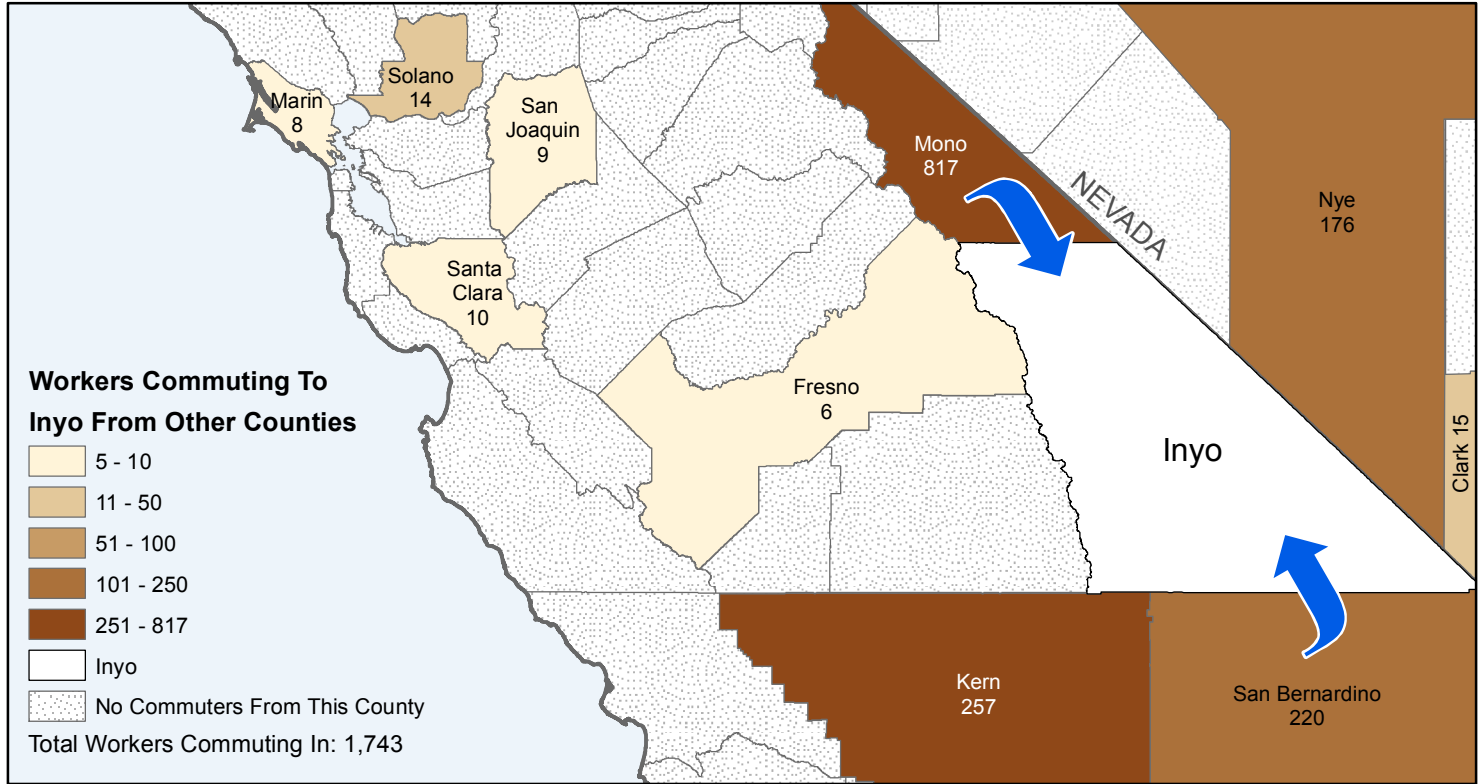

Inyo

County to County Commuting Estimates

Total Workers That Live And Work in Inyo: 7,582

Data Source:
 Special Report of 2006 to 2010 County-to-County Commuting Flows,
 American Community Survey, U.S. Census Bureau,
 report released January 2013

Cartography by:
 Labor Market Information Division
 California Employment Development Department
 October 2015