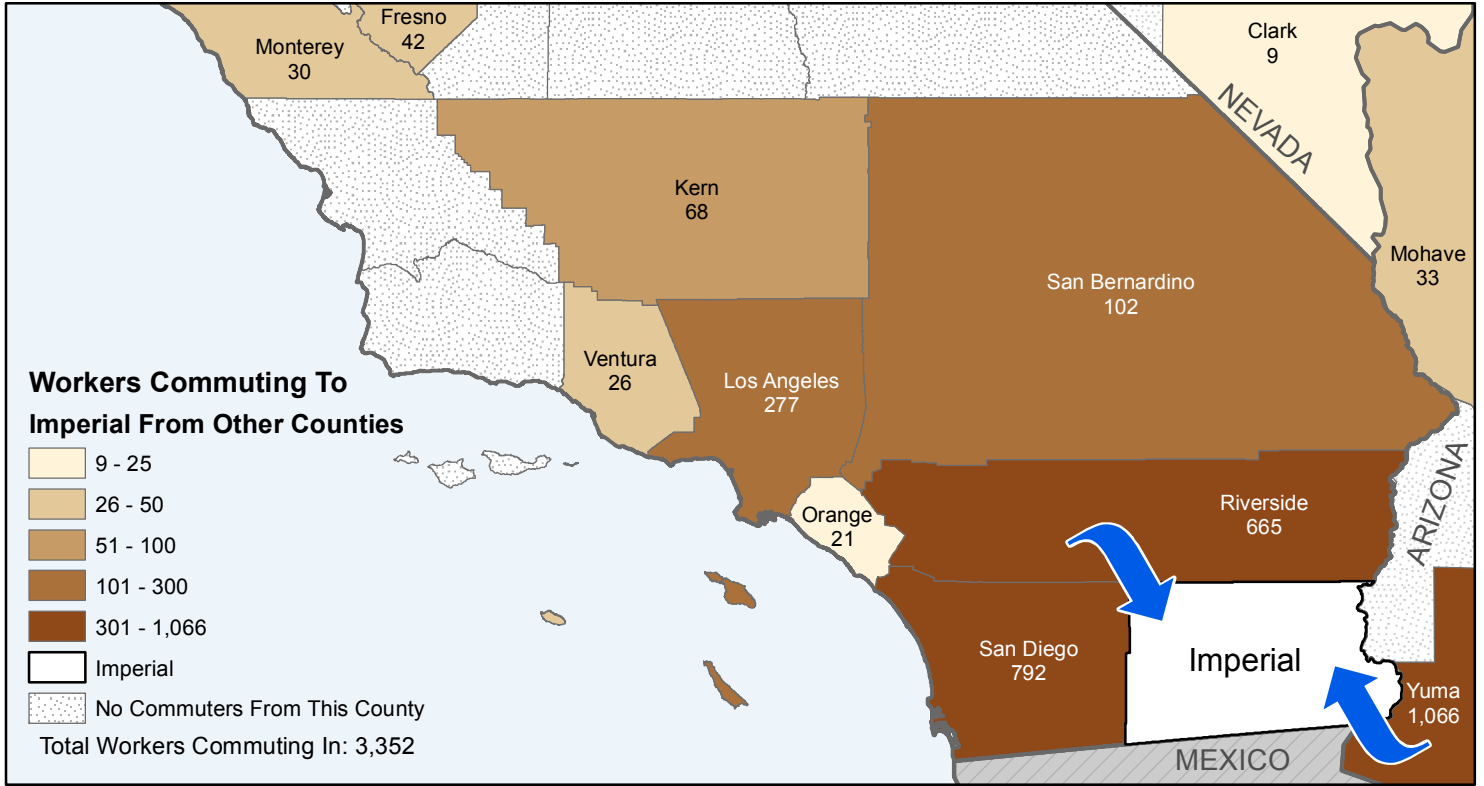

Imperial County to County Commuting Estimates

Total Workers That Live And Work in Imperial: 51,171

Data Source:
 Special Report of 2006 to 2010 County-to-County Commuting Flows,
 American Community Survey, U.S. Census Bureau,
 report released January 2013

Cartography by:
 Labor Market Information Division
 California Employment Development Department
 May 2015