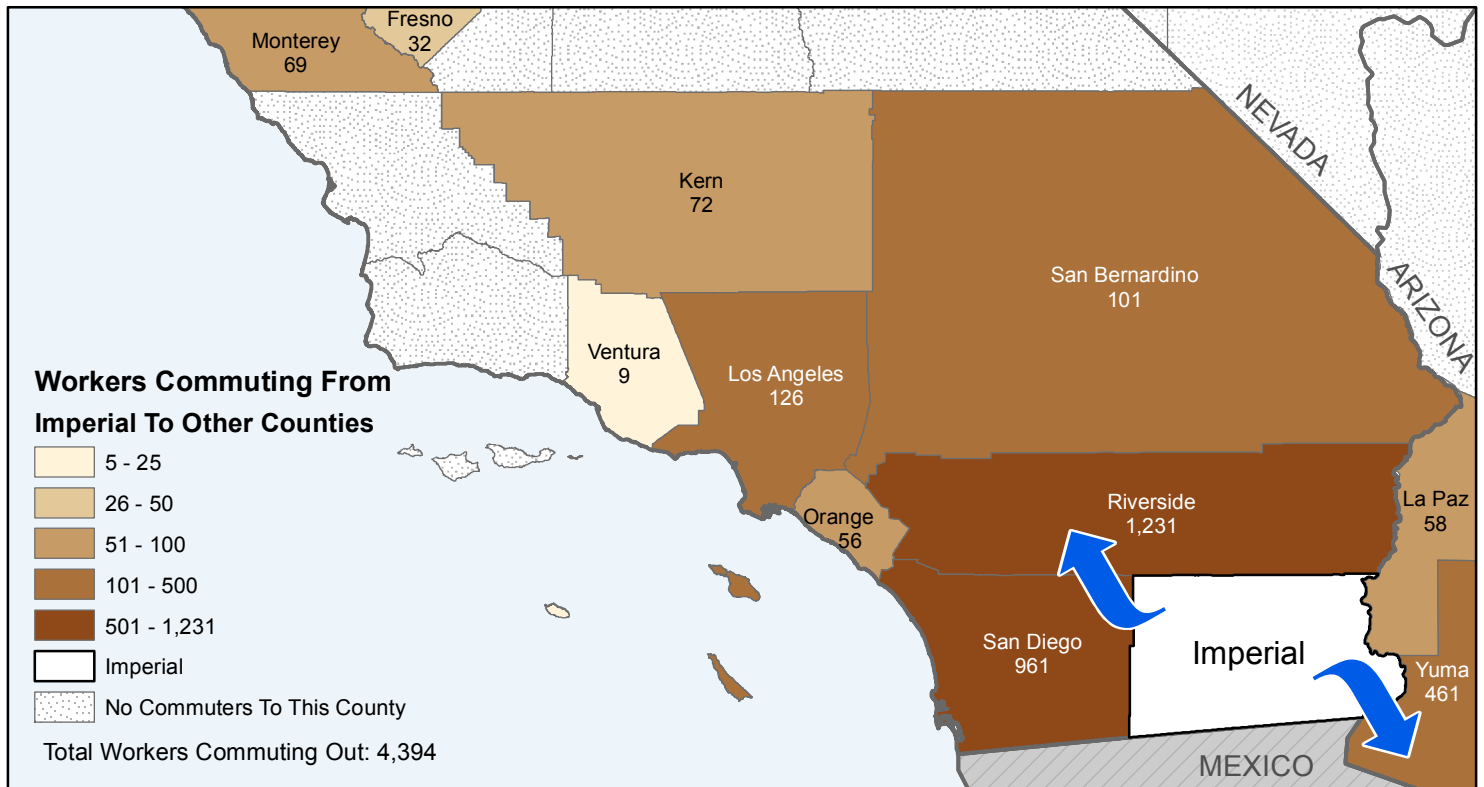

Imperial County to County Commuting Estimates

Total Workers That Live And Work in Imperial: 51,171

Data Source:
 Special Report of 2006 to 2010 County-to-County Commuting Flows,
 American Community Survey, U.S. Census Bureau,
 report released January 2013

Cartography by:
 Labor Market Information Division
 California Employment Development Department
 May 2015