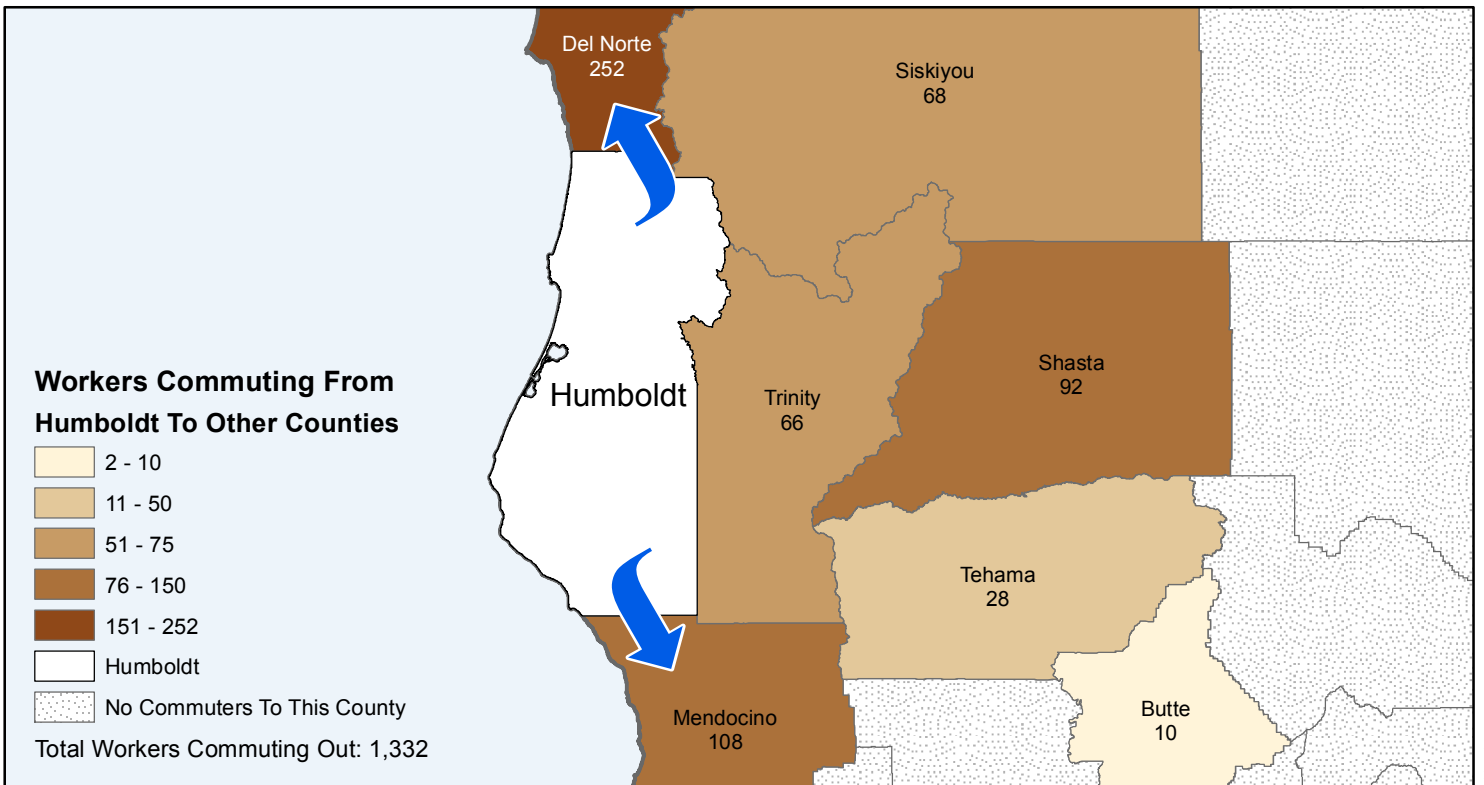

# Humboldt

## County to County Commuting Estimates

**Total Workers That Live And Work in Humboldt: 57,497**

Data Source:  
 Special Report of 2006 to 2010 County-to-County Commuting Flows,  
 American Community Survey, U.S. Census Bureau,  
 report released January 2013