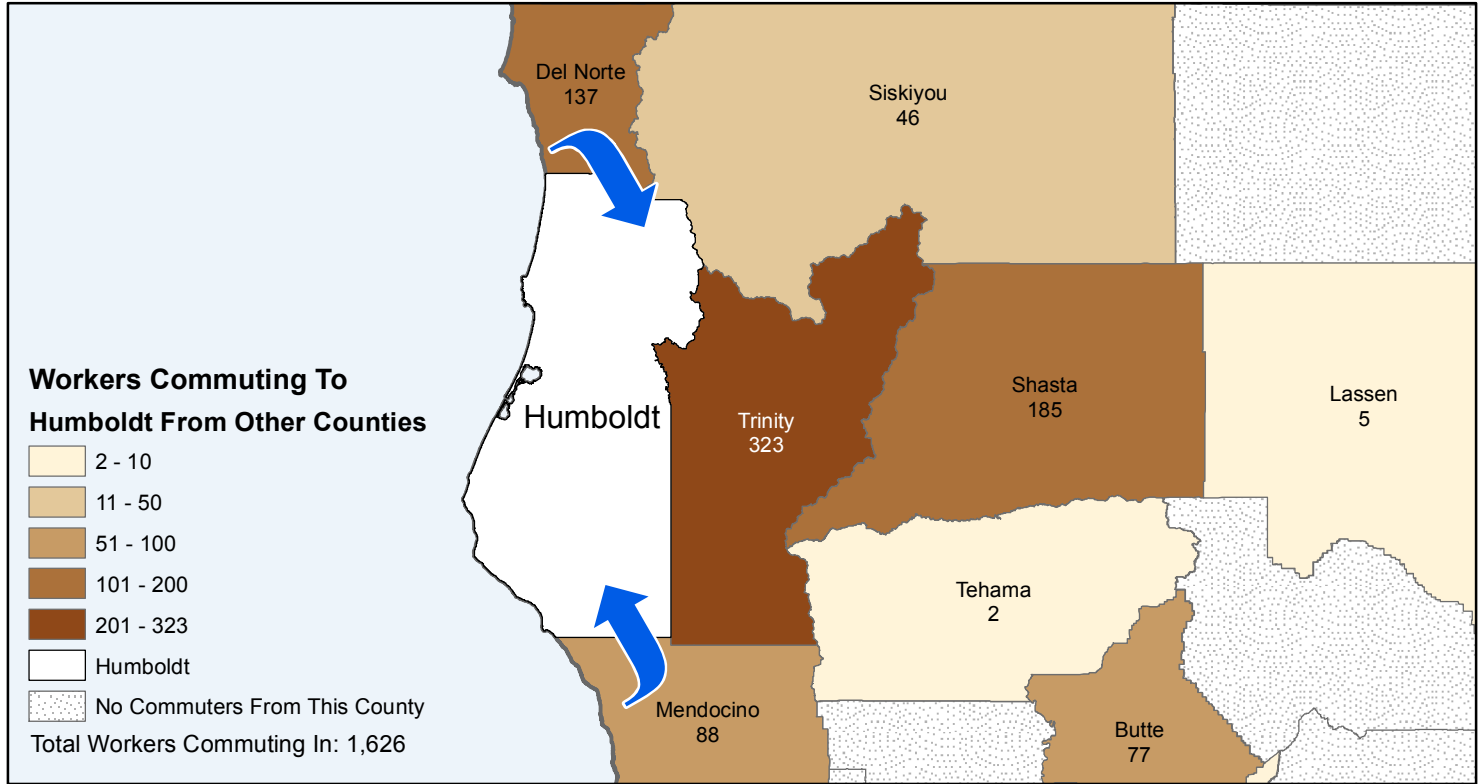

# Humboldt

## County to County Commuting Estimates

**Total Workers That Live And Work in Humboldt: 57,497**

Data Source:  
 Special Report of 2006 to 2010 County-to-County Commuting Flows,  
 American Community Survey, U.S. Census Bureau,  
 report released January 2013