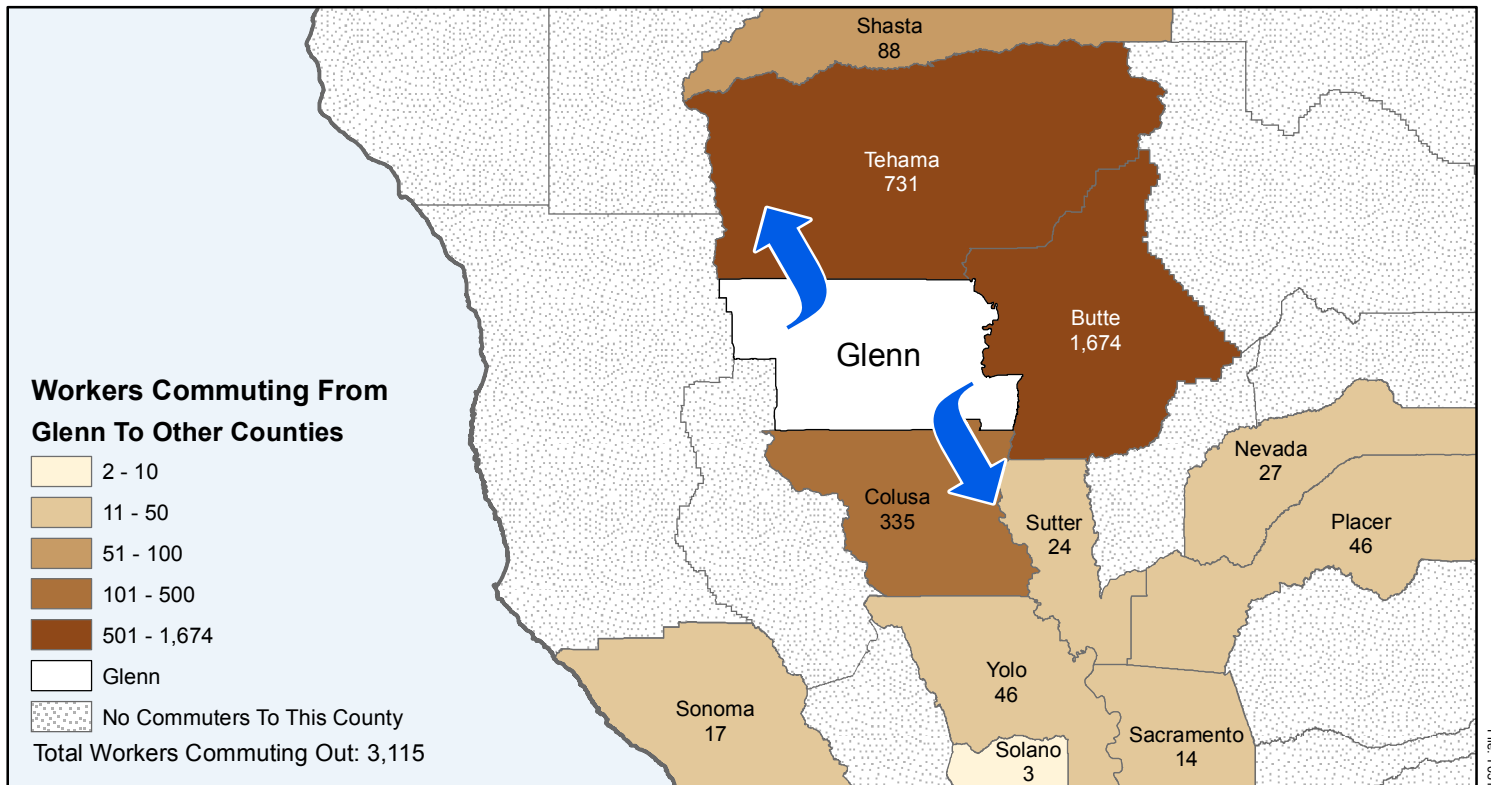

Glenn

County to County Commuting Estimates

Total Workers That Live And Work in Glenn: 8,116

Data Source:
 Special Report of 2006 to 2010 County-to-County Commuting Flows,
 American Community Survey, U.S. Census Bureau,
 report released January 2013

Cartography by:
 Labor Market Information Division
 California Employment Development Department
 October 2015