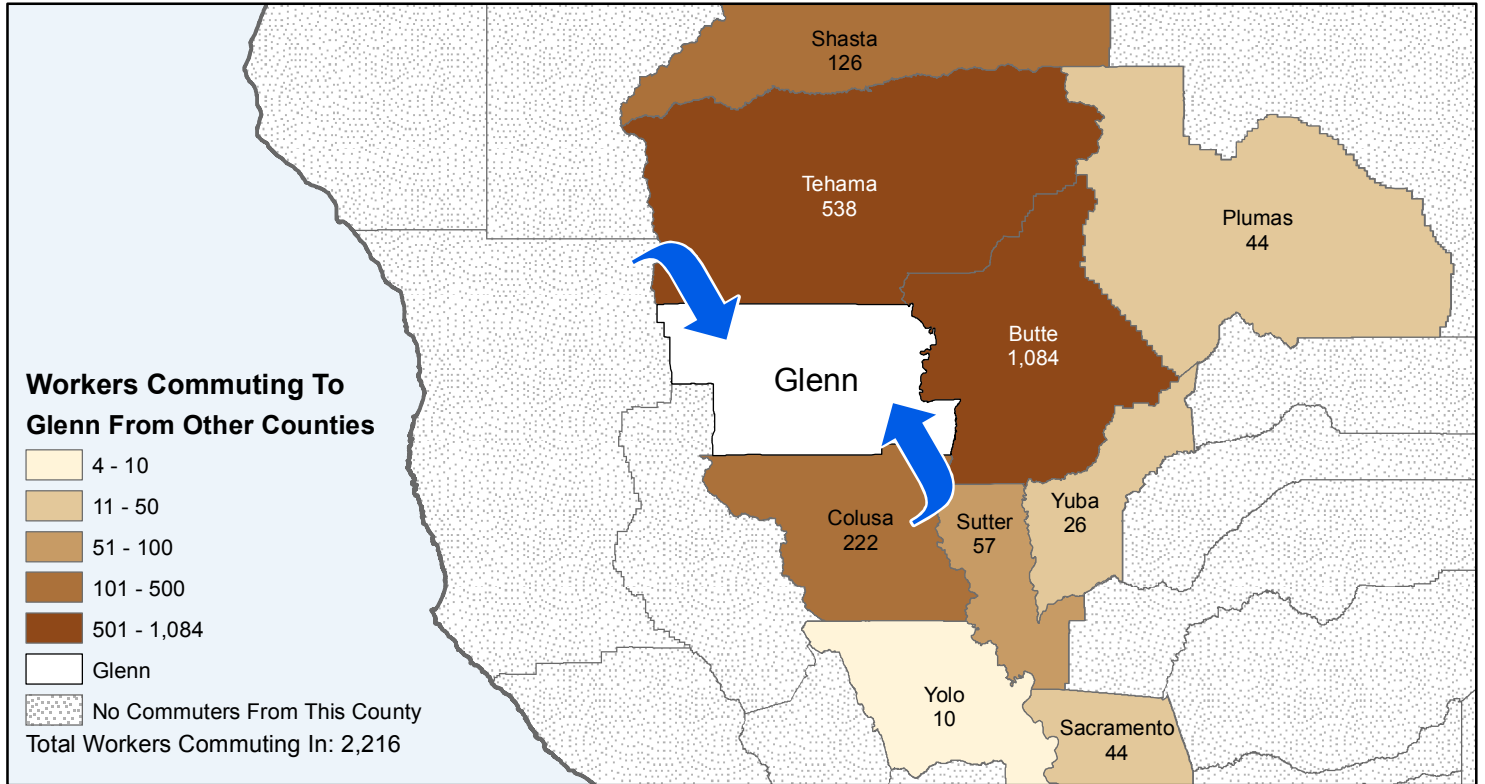

Glenn

County to County Commuting Estimates

Total Workers That Live And Work in Glenn: 8,116

Data Source:
 Special Report of 2006 to 2010 County-to-County Commuting Flows,
 American Community Survey, U.S. Census Bureau,
 report released January 2013

Cartography by:
 Labor Market Information Division
 California Employment Development Department
 October 2015