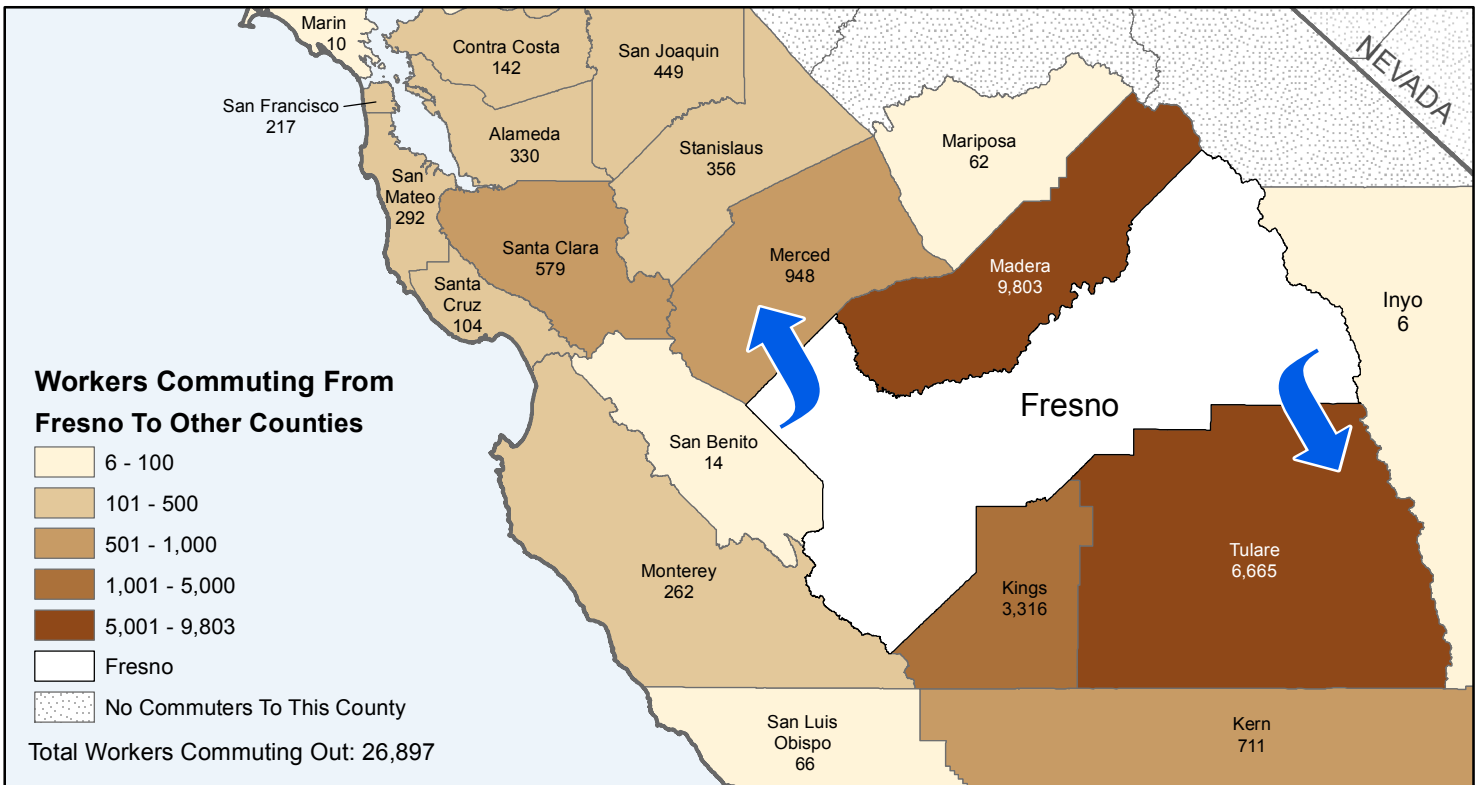

Fresno

County to County Commuting Estimates

Total Workers That Live And Work in Fresno: 324,776

Data Source:
 Special Report of 2006 to 2010 County-to-County Commuting Flows,
 American Community Survey, U.S. Census Bureau,
 report released January 2013