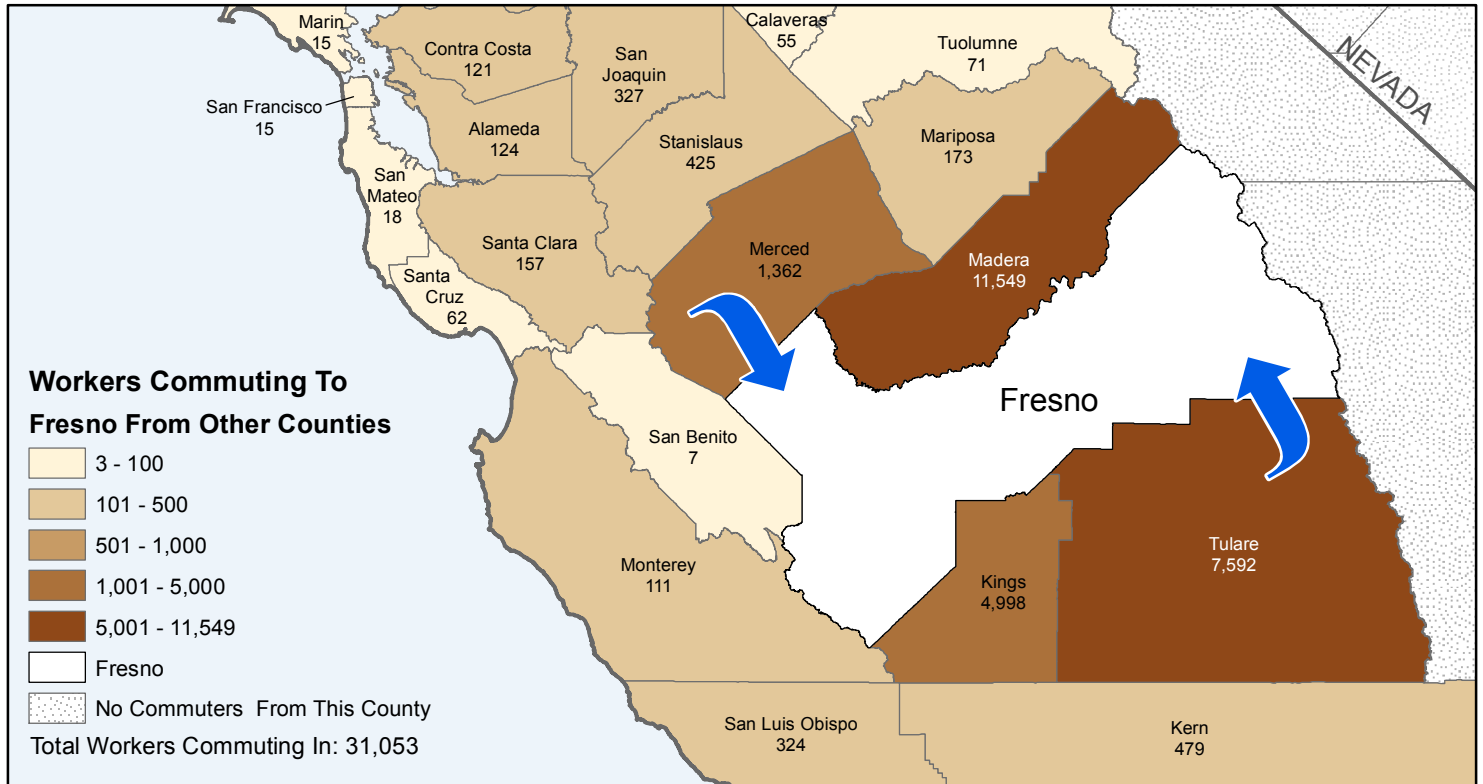

Fresno

County to County Commuting Estimates

Total Workers That Live And Work in Fresno: 324,776

Data Source:
 Special Report of 2006 to 2010 County-to-County Commuting Flows,
 American Community Survey, U.S. Census Bureau,
 report released January 2013