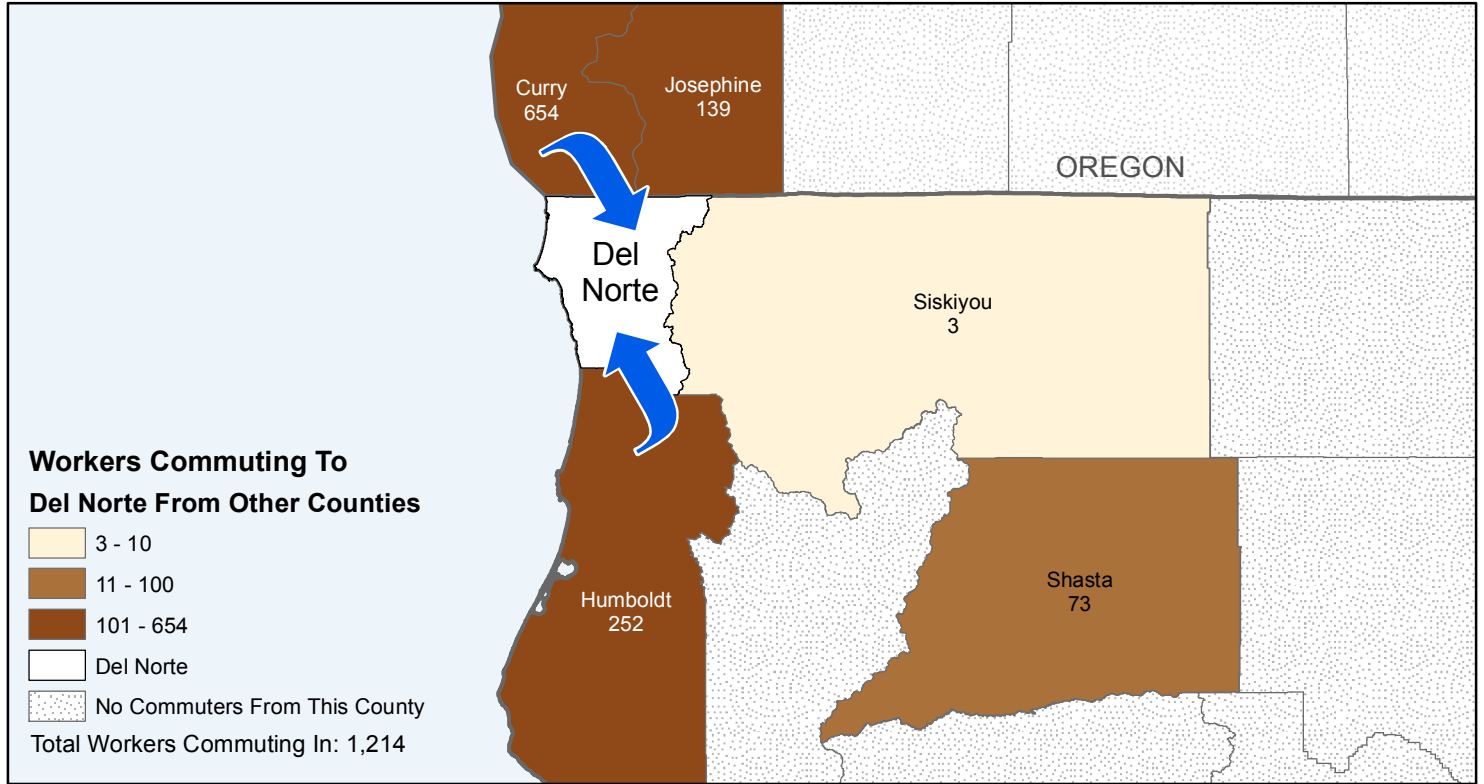

Del Norte

County to County Commuting Estimates

Total Workers That Live And Work in Del Norte: 8,458

Data Source:
 Special Report of 2006 to 2010 County-to-County Commuting Flows,
 American Community Survey, U.S. Census Bureau,
 report released January 2013

Cartography by:
 Labor Market Information Division
 California Employment Development Department
 September 2015