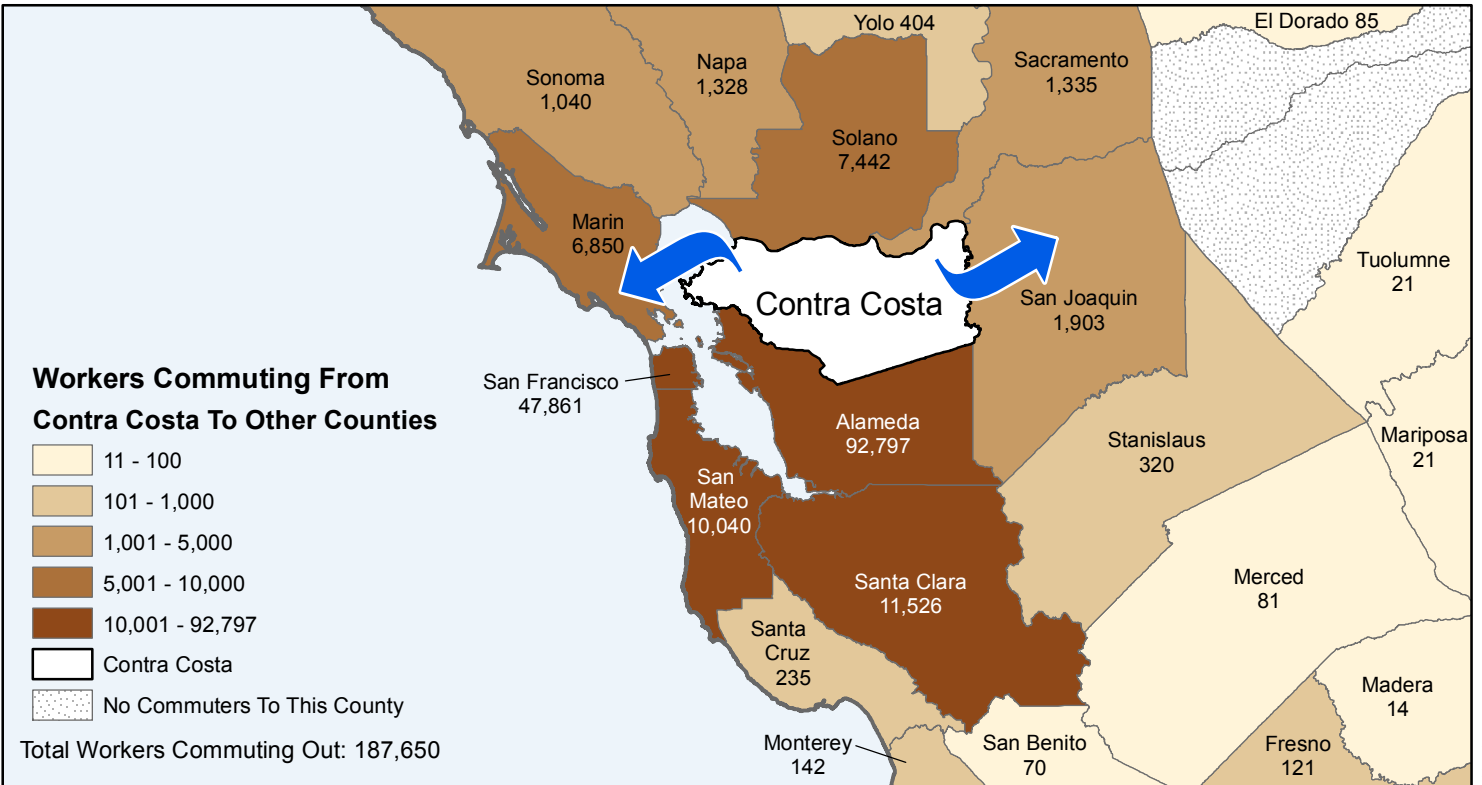

Contra Costa

County to County Commuting Estimates

Total Workers That Live And Work in Contra Costa: 280,521

Data Source:
Special Report of 2006 to 2010 County-to-County Commuting Flows,
American Community Survey, U.S. Census Bureau,
report released January 2013

Cartography by:
Labor Market Information Division
California Employment Development Department
September 2015